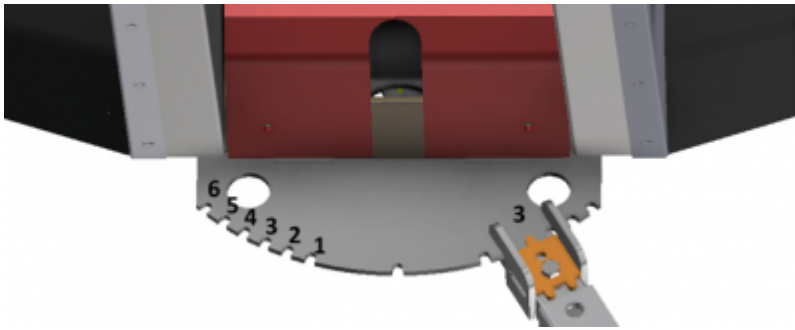

Remember to adjust the side wheels so the robot is as centered as possible in the aisle.

Narrow driving wheels

When the narrow (35 mm) driving wheels are mounted the EVO Cleaner's minimal position for the side wheels are position 1.

The measurements below refers to side wheels at position 1.

Minimal side wheels adjustment when narrow driving wheels are used.

Narrow driving wheels recommended measurements:

A. - Recommended minimal width of the aisle: 70 cm (up to 81 cm).

B. - Robot actual minimal width (side wheels position 1): 65 cm.

C. - Recommended free space between wall and driving wheels: 5 cm.

Overview figure and measurments with narrow driving wheels and side wheels on position 1.

Wide driving wheels

When the wide (70 mm) driving wheels are mounted the EVO Cleaner's recommended minimal position for the side wheels are position 3.

The measurments below refers to side wheels at position 3. Position 2 might be possible to use if the support walls are flat and even without obstacles.