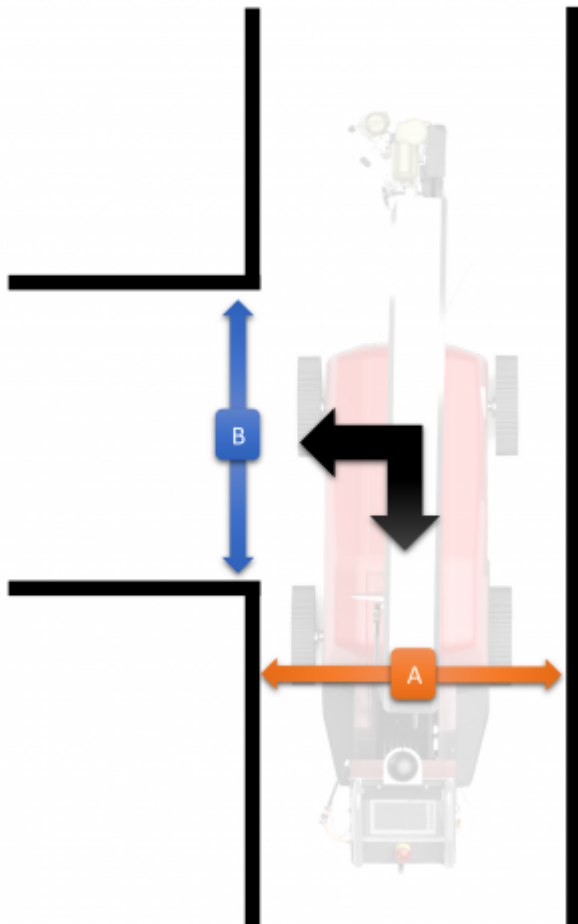

Wide driving wheels

When the wide (70 mm) driving wheels are mounted the EVO Cleaner's recommended minimal position for the side wheels are position 3.

The measurments below refers to side wheels at position 3. Position 2 might be possible to use if the support walls are flat and even without obstacles.

Minimal side wheels adjutsment when wide driving wheels are used.

Wide driving wheels recommended measurements:

A. - Recommended minimal width of the aisle: 81 cm.

B. - Robot actual minimal width (side wheels position 3): 76 cm.

C. - Recommended free space between wall and driving wheels: 5 cm.

Overview figure and measurements with wide driving wheels and side wheels on position 3.

Cornering - From aisle to aisle

Narrow wheels - Minimal cornering measurements