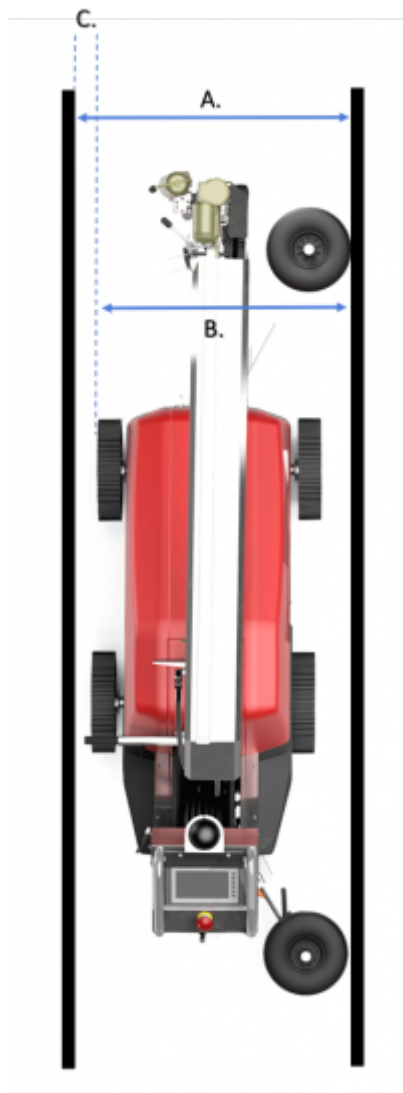

Aisle and robot measurements

The EVO Cleaner needs certain measurements to fit in a corridor and to turn around corners.

EVO Cleaner in operating mode

These are the recommended minimal measurements for the robot to operate with in an aisle.

Remember to adjust the side wheels so the robot is as centered as possible in the aisle.

Narrow driving wheels

When the narrow (35 mm) driving wheels are mounted the EVO Cleaner's minimal position for the side wheels are position 1.

The measurements below refers to side wheels at position 1.

Minimal side wheels adjustment when narrow driving wheels are used.

Narrow driving wheels recommended measurements:

A. - Recommended minimal width of the aisle: 70 cm (up to 81 cm).

B. - Robot actual minimal width (side wheels position 1): 65 cm.

C. - Recommended free space between wall and driving wheels: 5 cm.

Overview figure and measurments with narrow driving wheels and side wheels on position 1.