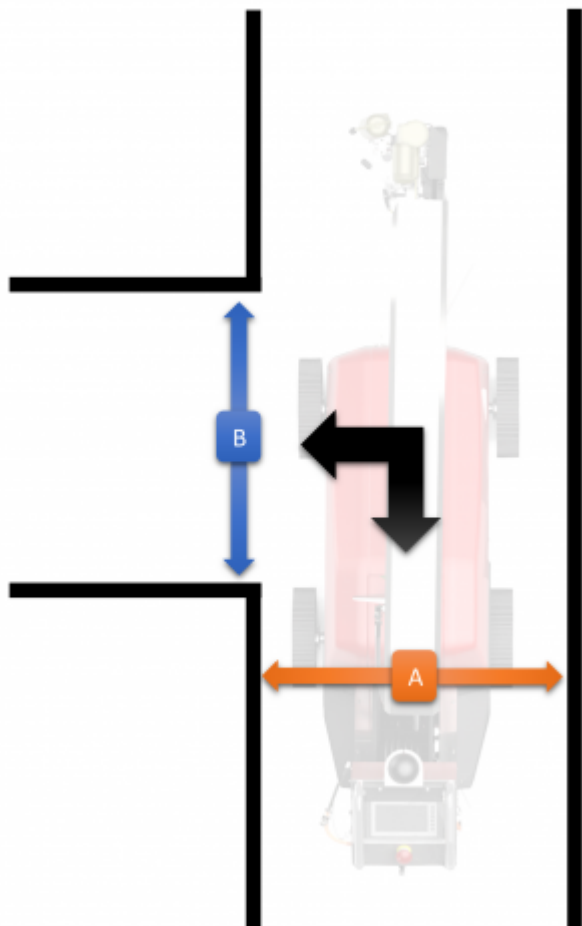

Aisle and robot measurements

The EVO Cleaner needs certain measurements to fit in a corridor and to turn around corners.

EVO Cleaner in operating mode

These are the recommended minimal measurements for the robot to operate with in an aisle.

Wide driving wheels

When the wide (70 mm) driving wheels are mounted the EVO Cleaner's recommended minimal position for the side wheels are position 3.

The measurements below refers to side wheels at position 3. Position 2 might be possible to use if the support walls are flat and even without obstacles.

Minimal side wheels adjustment when wide driving wheels are used.

Wide driving wheels recommended measurements:

A. - Recommended minimal width of the aisle: 81 cm.

B. - Robot actual minimal width (side wheels position 3): 76 cm.

C. - Recommended free space between wall and driving wheels: 5 cm.

Overview figure and measurements with wide driving wheels and side wheels on position 3.

Cornering - From aisle to aisle

Narrow wheels - Minimal cornering measurements