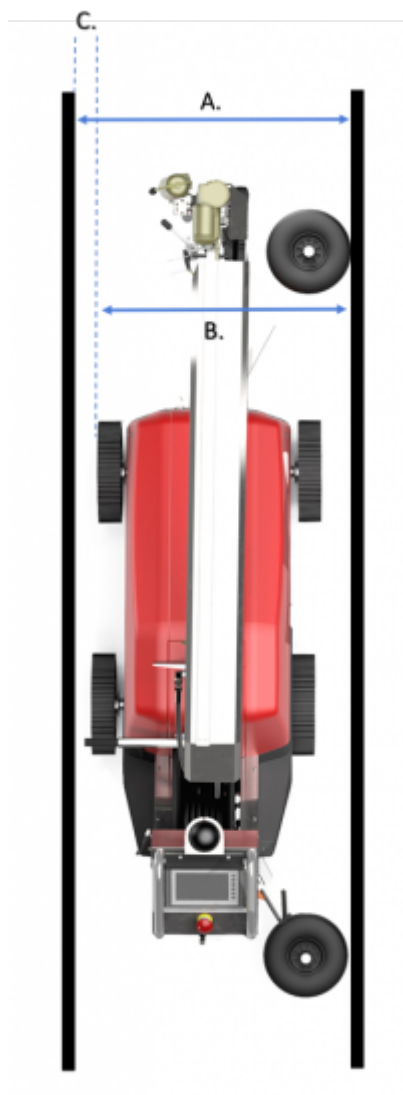

Aisle and robot measurements

The EVO Cleaner needs certain measurements to fit in a corridor and to turn around corners.

EVO Cleaner in operating mode

These are the recommended minimal measurements for the robot to operate with in an aisle.

Remember to adjust the side wheels so the robot is as centered as possible in the aisle.

Narrow driving wheels

When the narrow (35 mm) driving wheels are mounted the EVO Cleaner's minimal position for the side wheels are position 1.

The measurements below refers to side wheels at position 1.

Minimal side wheels adjustment when narrow driving wheels are used.

Narrow driving wheels recommended measurements:

A. - Recommended minimal width of the aisle: 70 cm (up to 81 cm).

B. - Robot actual minimal width (side wheels position 1): 65 cm.

C. - Recommended free space between wall and driving wheels: 5 cm.

Overview figure and measurements with narrow driving wheels and side wheels on position 1.