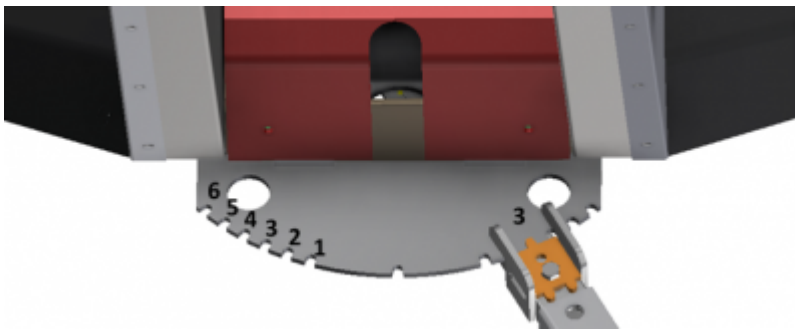

Aisle and robot measurements

The EVO Cleaner needs certain measurements to fit in a corridor and to turn around corners.

EVO Cleaner in operating mode

These are the recommended minimal measurements for the robot to operate with in an aisle.

Remember to adjust the side wheels so the robot is as centered as possible in the aisle.

Narrow driving wheels

When the narrow (35 mm) driving wheels are mounted the EVO Cleaner's minimal position for the side wheels are position 1.

B. - Robot actual minimal width (side wheels position 1): 65 cm.

C. - Recommended free space between wall and driving wheels: 5 cm.

Overview figure and measurements with narrow driving wheels and side wheels on position 1.

Wide driving wheels

When the wide (70 mm) driving wheels are mounted the EVO Cleaner's recommended minimal position for the side wheels are position 3.

The measurements below refers to side wheels at position 3. Position 2 might be possible to use if the support walls are flat and even without obstacles.