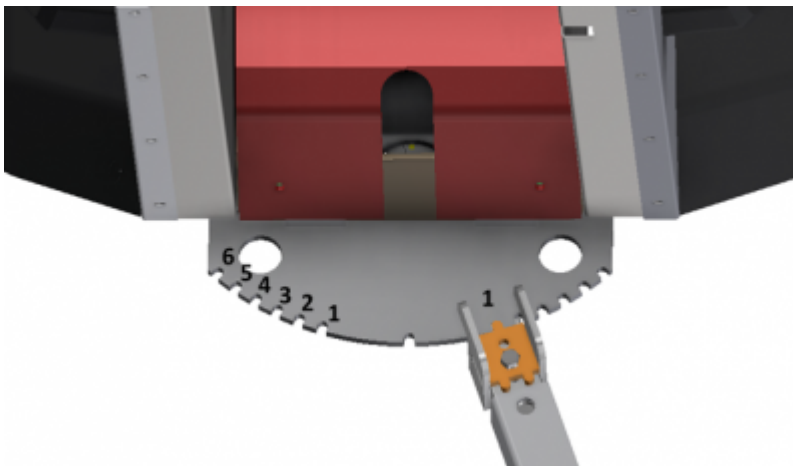

Aisle and robot measurements

The EVO Cleaner needs certain measurements to fit in a corridor and to turn around corners.

EVO Cleaner in operating mode

These are the recommended minimal measurements for the robot to operate with in an aisle.

Remember to adjust the side wheels so the robot is as centered as possible in the aisle.

Narrow driving wheels

When the narrow (35 mm) driving wheels are mounted the EVO Cleaner's minimal position for the side wheels are position 1.

The measurements below refers to side wheels at position 1.

Minimal side wheels adjustment when narrow driving wheels are used.

Narrow driving wheels recommended measurements:

A. - Recommended minimal width of the aisle: 70 cm (up to 81 cm).

Wide driving wheels

When the wide (70 mm) driving wheels are mounted the EVO Cleaner's recommended minimal position for the side wheels are position 3.

The measurements below refers to side wheels at position 3. Position 2 might be possible to use if the support walls are flat and even without obstacles.