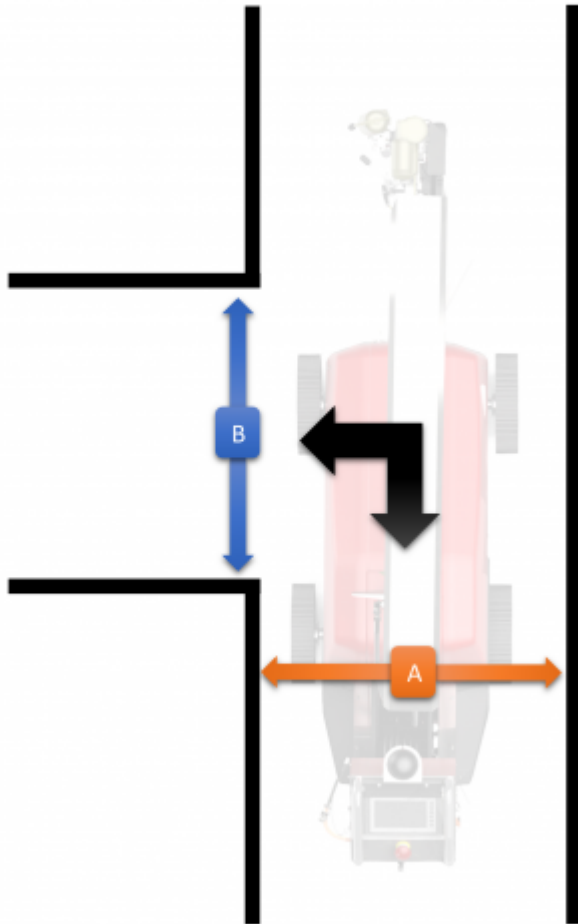

Overview figure and measurements with wide driving wheels and side wheels on position 3.

Cornering - From aisle to aisle

Narrow wheels - Minimal cornering measurements

Aisle width - A (mm)	Aisle width - B (mm)
900	800
950	750
1050	700
1300	650

From: <https://wiki.envirologic.se/> - **Envirologic Support Wiki**

Permanent link: <https://wiki.envirologic.se/doku.php/aisle_robot_measurements?rev=1638522126>

Last update: **2021/12/03 01:02**