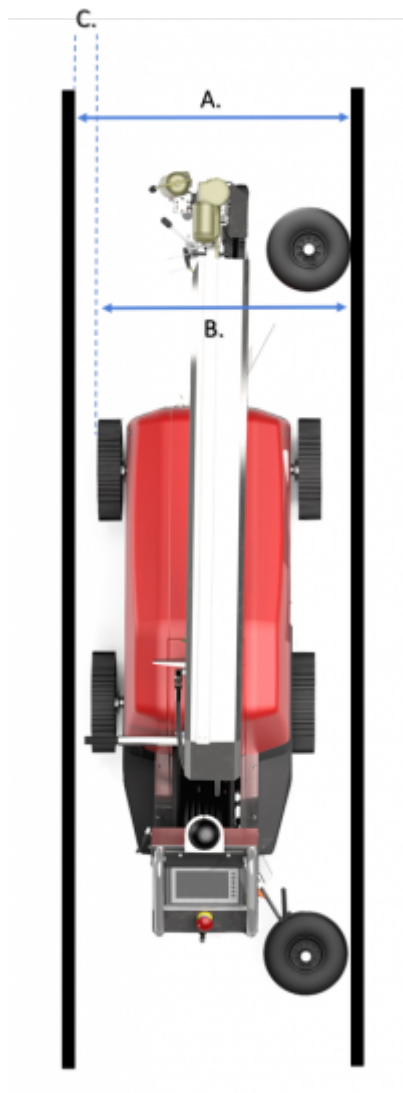

Aisle and robot measurements

The EVO Cleaner needs certain measurements to fit in a corridor and to turn around corners.

EVO Cleaner in operating mode

These are the recommended minimal measurements for the robot to operate with in an aisle.

Remember to adjust the side wheels so the robot is as centered as possible in the aisle.

Narrow driving wheels

When the narrow (35 mm) driving wheels are mounted the EVO Cleaner's minimal position for the side wheels are position 1.

The measurements below refers to side wheels at position 1.

Minimal side wheels adjustment when narrow driving wheels are used.

Narrow driving wheels recommended measurements:

A. - Recommended minimal width of the aisle: 70 cm (up to 81 cm).

B. - Robot actual minimal width (side wheels position 1): 65 cm.

C. - Recommended free space between wall and driving wheels: 5 cm.

Overview figure and measurements with narrow driving wheels and side wheels on position 1.