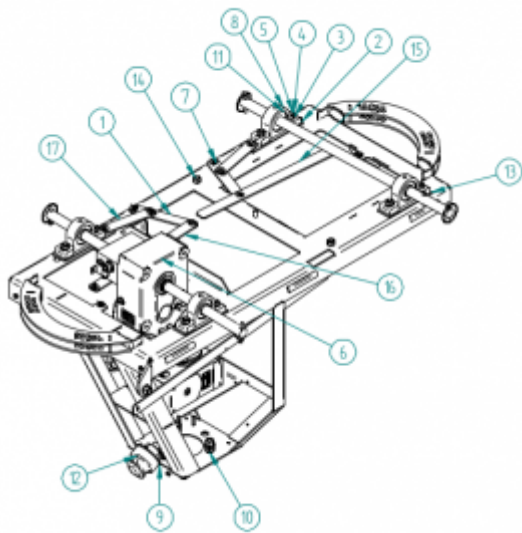

Spare part list

Here you can find the exploded views of the robot, if you need a spare part for the robot just press on the picture you are interested of below an make your way to find what you need.

:cc:cc_robot_complete.png?direct&280x231 Robot complete

Here you can find the exploded views of the robot, if you need a spare part for the robot just press on th

From:
<https://wiki.envirologic.se/> - **Envirologic Support Wiki**

Permanent link:
https://wiki.envirologic.se/doku.php/cc:spare_parts_list?rev=1585303561