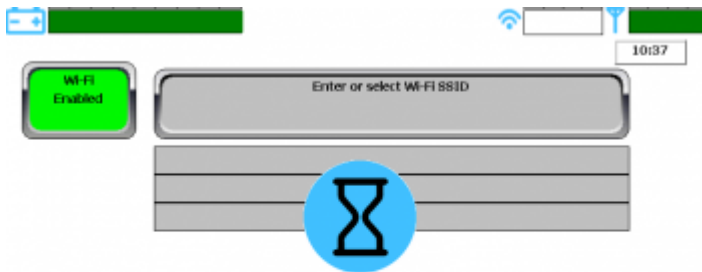

The robot do not support Wi-Fi names (SSID) with special letters like Å, Ä, Ö, Æ, Ø

How to connect to Wi-Fi

Step 1. From start screen, go to settings.

Step 2. From settings, go to internet screen ( in the top left corner).

Step 3. Press the Wi-Fi settings button.

Step 4. Press the “Wi-Fi disabled” -button to enable Wi-Fi.

Step 5. When the button change color to green and says “Wi-Fi enabled” the robot will search for nearby Wi-Fi's. The robot will list the three strongest signals.
i. It can take up to 2 minutes to list the Wi-Fi's.