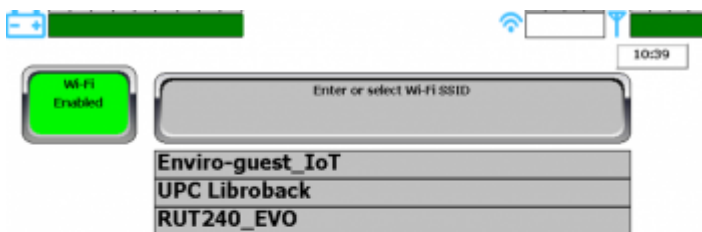

The robot do not support Wi-Fi names (SSID) with special letters like Å, Ä, Ö, Æ, Ø

How to connect to Wi-Fi

Step 1. From start screen, go to settings.

Step 2. From settings, go to internet screen ( in the top left corner).

Step 3. Press the Wi-Fi settings button.

Step 4. Press the “Wi-Fi disabled” -button to enable Wi-Fi.

Step 5. When the button change color to green and says “Wi-Fi enabled” the robot will search for nearby Wi-Fi's. The robot will list the three strongest signals.
i. It can take up to 2 minutes to list the Wi-Fi's.

Step 6. Once the Wi-Fi's are listed, press the Wi-Fi you want to connect to.

! The robot do not support Wi-Fi names (SSID) with special letters like Å, Ä, Ö, Æ, Ø **!**
i. Is your Wi-Fi not listed? You can tap the large button at the top of the screen and enter the correct name (SSID) for the Wi-Fi you wish to connect to. Notice that you must spell the name/SSID of the Wi-Fi correctly.