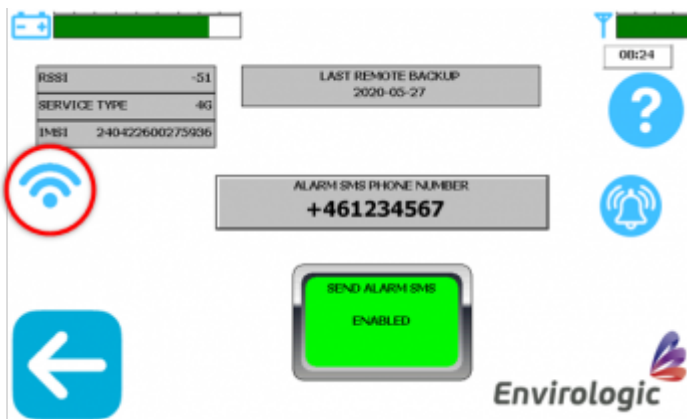

Once the robot is connected to a Wi-Fi and the feature is enabled, the robot will automatically connect to this Wi-Fi at each start-up (it can take up to two minutes when starting the robot to retrieve the Wi-Fi signal).

The robot do not support Wi-Fi names (SSID) with special letters like Å, Ä, Ö, Æ, Ø

How to connect to Wi-Fi

Step 1. From start screen, go to settings.

Step 2. From settings, go to internet screen ( in the top left corner).

Step 3. Press the Wi-Fi settings button.

Step 4. Press the “Wi-Fi disabled” -button to enable Wi-Fi.

Step 5. When the button change color to green and says “Wi-Fi enabled” the robot will search for nearby Wi-Fi's. The robot will list the three strongest signals.
i. It can take up to 2 minutes to list the Wi-Fi's.

Step 6. Once the Wi-Fi's are listed, press the Wi-Fi you want to connect to.

! The robot do not support Wi-Fi names (SSID) with special letters like Å, Ä, Ö, Æ, Ø **!**
i. Is your Wi-Fi not listed? You can tap the large button at the top of the screen and enter the correct name (SSID) for the Wi-Fi you wish to connect to. Notice that you must spell the name/SSID of the Wi-Fi correctly.