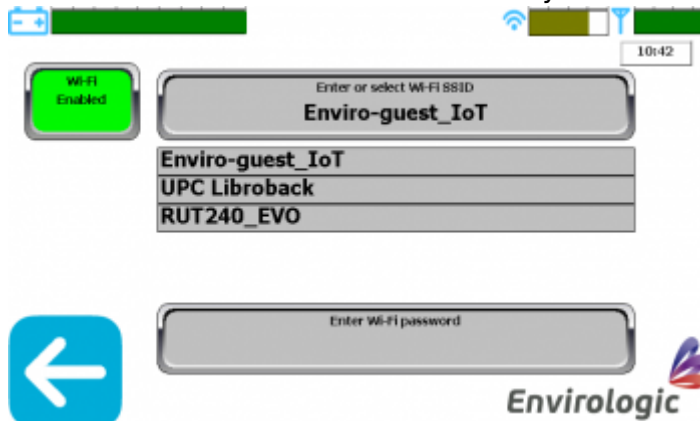

Step 7. Once you have selected/entered your Wi-Fi you will see a “Enter Wi-Fi password” -button at the bottom of the screen.

Step 8. Press the “Enter Wi-Fi password” -button and type the Wi-Fi password.

Step 9. The robot connects to the Wi-Fi. Wait until you can see a signal in the Wi-Fi bar at the top of

the screen.

You are now connected to the Wi-Fi.

From: <https://wiki.envirologic.se/> - **Envirologic Support Wiki**

Permanent link: <https://wiki.envirologic.se/doku.php/parts:wifi?rev=1601013562>

Last update: **2020/09/24 22:59**