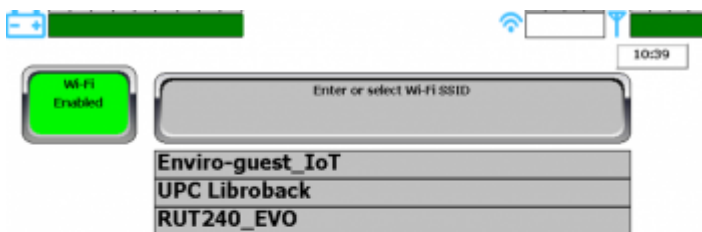

The robot do not support Wi-Fi names (SSID) with special letters like Å, Ä, Ö, Æ, Ø

How to connect to Wi-Fi

Step 1. From the home screen, go to settings.

Step 2. From settings, go to internet screen ( in the top left corner).

Step 3. Press the Wi-Fi settings button.

Step 4. Press the “Wi-Fi disabled” -button to enable Wi-Fi.

Step 5. When the button change color to green and says “Wi-Fi enabled” the robot will search for nearby Wi-Fi's. The robot will list the three strongest signals.
i. It can take up to 2 minutes to list the Wi-Fi's.

Step 6. Once the Wi-Fi's are listed, press the Wi-Fi you want to connect to.

! The robot do not support Wi-Fi names (SSID) with special letters like Å, Ä, Ö, Æ, Ø !
i. Is your Wi-Fi not listed? You can tap the large button at the top of the screen and enter the correct name (SSID) for the Wi-Fi you wish to connect to. Notice that you must spell the name/SSID of the Wi-Fi correctly.