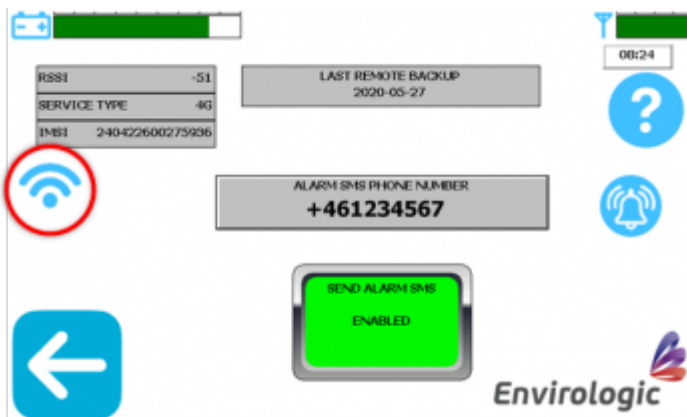

Once the robot is connected to a Wi-Fi and the feature is enabled, the robot will automatically connect to this Wi-Fi at each start-up (it can take up to two minutes when starting the robot to retrieve the Wi-Fi signal).

The robot do not support Wi-Fi names (SSID) with special letters like Å, Ä, Ö, Æ, Ø

How to connect to Wi-Fi

Step 1. From the home screen, go to settings.

Step 2. From settings, go to internet screen ( in the top left corner).

Step 3. Press the Wi-Fi settings button.

Step 4. Press the “Wi-Fi disabled” -button to enable Wi-Fi.

Step 5. When the button change color to green and says “Wi-Fi enabled” the robot will search for nearby Wi-Fi's. The robot will list the three strongest signals.
i. It can take up to 2 minutes to list the Wi-Fi's.

Step 6. Once the Wi-Fi's are listed, press the Wi-Fi you want to connect to.

! The robot do not support Wi-Fi names (SSID) with special letters like Å, Ä, Ö, Æ, Ø **!**
i. Is your Wi-Fi not listed? You can tap the large button at the top of the screen and enter the correct name (SSID) for the Wi-Fi you wish to connect to. Notice that you must spell the name/SSID of the Wi-Fi correctly.