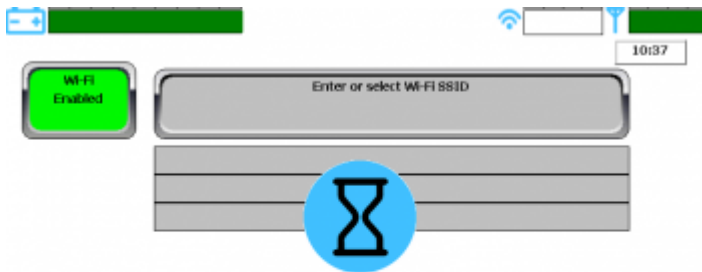

The robot do not support Wi-Fi names (SSID) with special letters like Å, Ä, Ö, Æ, Ø

How to connect to Wi-Fi

Step 1. From the home screen, go to settings.

Step 2. From settings, go to internet screen ( in the top left corner).

Step 3. Press the Wi-Fi settings button.

Step 4. Press the “Wi-Fi disabled” -button to enable Wi-Fi.

Step 5. When the button change color to green and says “Wi-Fi enabled” the robot will search for nearby Wi-Fi's. The robot will list the three strongest signals.
i. It can take up to 2 minutes to list the Wi-Fi's.

Step 6. Once the Wi-Fi's are listed, press the Wi-Fi you want to connect to.

! The robot do not support Wi-Fi names (SSID) with special letters like Å, Ä, Ö, Æ, Ø !
i. Is your Wi-Fi not listed? You can tap the large button at the top of the screen and enter the correct name (SSID) for the Wi-Fi you wish to connect to. Notice that you must spell the name/SSID of the Wi-Fi correctly.