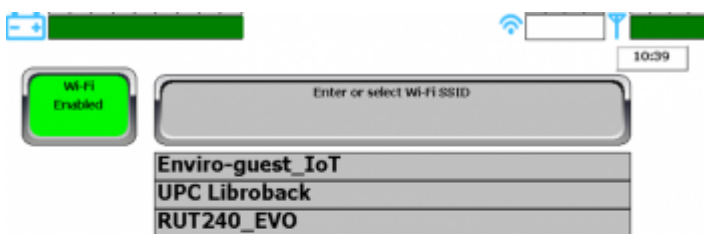

Step 3. Press the Wi-Fi settings button.

Step 4. Press the “Wi-Fi disabled” -button to enable Wi-Fi.

Step 5. When the button change color to green and says “Wi-Fi enabled” the robot will search for nearby Wi-Fi's. The robot will list the three strongest signals.

i. It can take up to 2 minutes to list the Wi-Fi's.

Step 6. Once the Wi-Fi's are listed, press the Wi-Fi you want to connect to.

The robot do not support Wi-Fi names (SSID) with special letters like Å, Ä, Ö, Æ, Ø

i. Is your Wi-Fi not listed? You can tap the large button at the top of the screen and enter the correct name (SSID) for the Wi-Fi you wish to connect to. Notice that you must spell the name/SSID of the Wi-Fi correctly.