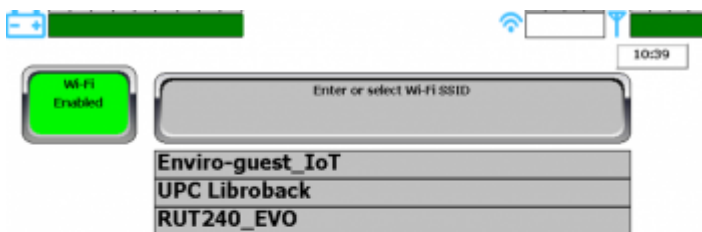

The robot do not support Wi-Fi names (SSID) with special letters like Å, Ä, Ö, Æ, Ø

How to connect to Wi-Fi

Step 1. From the home screen, go to settings.

Step 2. From settings, go to internet screen ( in the top left corner).

Step 3. Press the Wi-Fi settings button.

Step 4. Press the “Wi-Fi disabled” -button to enable Wi-Fi.

Step 5. When the button change color to green and says “Wi-Fi enabled” the robot will search for nearby Wi-Fi's. The robot will list the three strongest signals.
i. It can take up to 2 minutes to list the Wi-Fi's.

Step 6. Once the Wi-Fi's are listed, press the Wi-Fi you want to connect to.

! The robot do not support Wi-Fi names (SSID) with special letters like Å, Ä, Ö, Æ, Ø **!**
i. Is your Wi-Fi not listed? You can tap the large button at the top of the screen and enter the correct name (SSID) for the Wi-Fi you wish to connect to. Notice that you must spell the name/SSID of the Wi-Fi correctly.