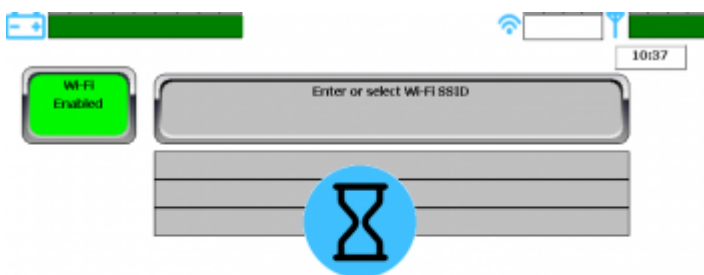

 The robot do not support Wi-Fi names (SSID) with special letters like Å, Ä, Ö, Æ, Ø 

How to connect to Wi-Fi

Step 1. From the home screen, go to settings.

Step 2. From settings, go to internet screen ( in the top left corner).

Step 3. Press the Wi-Fi settings button.

Step 4. Press the “Wi-Fi disabled” -button to enable Wi-Fi.

Step 5. When the button change color to green and says “Wi-Fi enabled” the robot will search for nearby Wi-Fi's. The robot will list the three strongest signals.

i. It can take up to 2 minutes to list the Wi-Fi's.

Step 6. Once the Wi-Fi's are listed, press the Wi-Fi you want to connect to.

The robot do not support Wi-Fi names (SSID) with special letters like Å, Ä, Ö, Æ, Ø