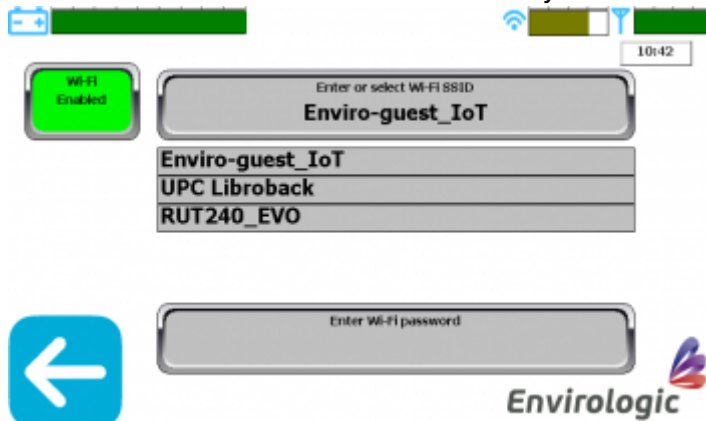

Step 7. Once you have selected/entered your Wi-Fi you will see a “Enter Wi-Fi password” -button at the bottom of the screen.

Step 8. Press the “Enter Wi-Fi password” -button and type the Wi-Fi password.

Step 9. The robot connects to the Wi-Fi. Wait until you can see a signal in the Wi-Fi bar at the top of

the screen.

You are now connected to the Wi-Fi.

From:

<https://wiki.envirologic.se/> - **Envirologic Support Wiki**

Permanent link:

<https://wiki.envirologic.se/doku.php/parts:wifi?rev=1601020880>

Last update: **2020/09/25 01:01**