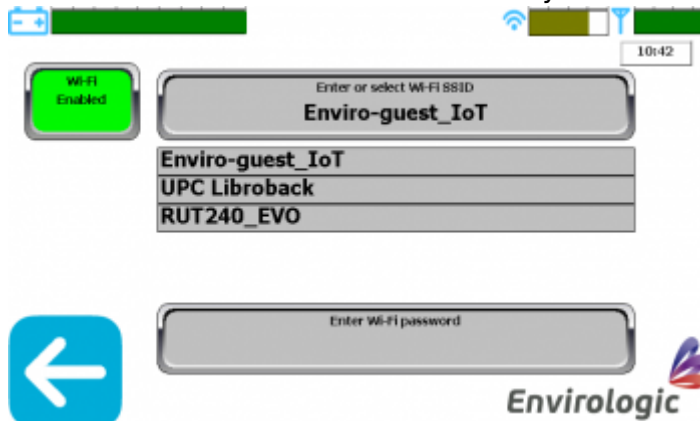

Step 7. Once you have selected/entered your Wi-Fi you will see a “Enter Wi-Fi password” -button at the bottom of the screen.

Step 8. Press the “Enter Wi-Fi password” -button and type the Wi-Fi password.

Step 9. The robot connects to the Wi-Fi. Wait until you can see a signal in the Wi-Fi bar at the top of

the screen.

You are now connected to the Wi-Fi.

From: <https://wiki.envirologic.se/> - **Envirologic Support Wiki**

Permanent link: <https://wiki.envirologic.se/doku.php/parts:wifi?rev=1601020880>

Last update: **2020/09/25 01:01**