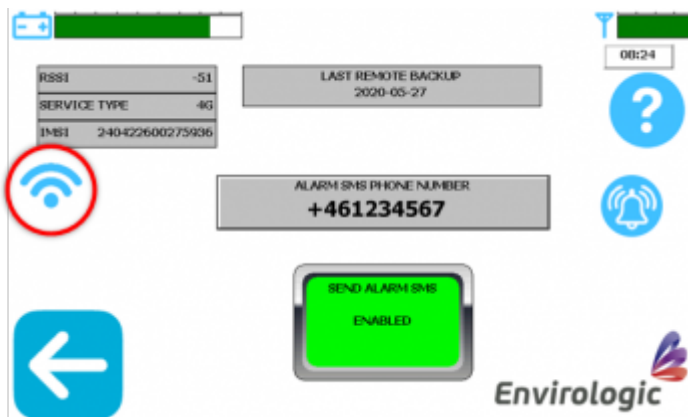

Once the robot is connected to a Wi-Fi and the feature is enabled, the robot will automatically connect to this Wi-Fi at each start-up (it can take up to two minutes when starting the robot to retrieve the Wi-Fi signal).

The robot do not support Wi-Fi names (SSID) with special letters like Å, Ä, Ö, Æ, Ø

How to connect to Wi-Fi

Step 1. From the home screen, go to settings.

Step 2. From settings, go to internet screen ( in the top left corner).

Step 3. Press the Wi-Fi settings button.

Step 4. Press the “Wi-Fi disabled” -button to enable Wi-Fi.

Step 5. When the button change color to green and says “Wi-Fi enabled” the robot will search for nearby Wi-Fi's. The robot will list the three strongest signals.
i. It can take up to 2 minutes to list the Wi-Fi's.

Step 6. Once the Wi-Fi's are listed, press the Wi-Fi you want to connect to.

! The robot do not support Wi-Fi names (SSID) with special letters like Å, Ä, Ö, Æ, Ø !
i. Is your Wi-Fi not listed? You can tap the large button at the top of the screen and enter the correct name (SSID) for the Wi-Fi you wish to connect to. Notice that you must spell the name/SSID of the Wi-Fi correctly.