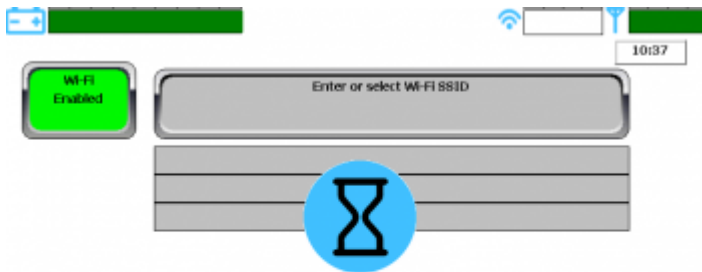

The robot do not support Wi-Fi names (SSID) with special letters like Å, Ä, Ö, Æ, Ø

How to connect to Wi-Fi

Step 1. From the home screen, go to settings.

Step 2. From settings, go to internet screen ( in the top left corner).

Step 3. Press the Wi-Fi settings button.

Step 4. Press the “Wi-Fi disabled” -button to enable Wi-Fi.

Step 5. When the button change color to green and says “Wi-Fi enabled” the robot will search for nearby Wi-Fi's. The robot will list the three strongest signals.
i. It can take up to 2 minutes to list the Wi-Fi's.