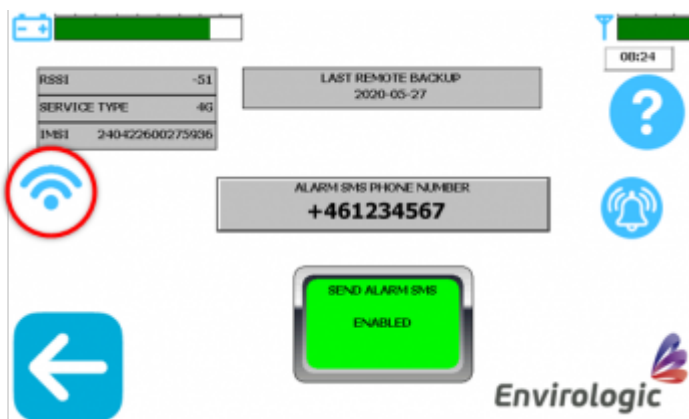

Wi-Fi

All EVO Cleaners from year 2020 have Wi-Fi settings. The Wi-Fi connection makes it possible for the robot to communicate even though its mobile signal is non-existent. The Wi-Fi feature requires an installed Wi-Fi at the farm. If the Wi-Fi at the farm is weak at certain areas and the robot lose the Wi-Fi connection, it will automatically go over to mobile signal until it has Wi-Fi connection again.

Once the robot is connected to a Wi-Fi and the feature is enabled, the robot will automatically connect to this Wi-Fi at each start-up (it can take up to two minutes when starting the robot to retrieve the Wi-Fi signal).

 The robot do not support Wi-Fi names (SSID) with special letters like Å, Ä, Ö, Æ, Ø 

How to connect to Wi-Fi

Step 1. From the home screen, go to settings.

Step 2. From settings, go to internet screen ( in the top left corner).

Step 3. Press the Wi-Fi settings button.

Step 4. Press the “Wi-Fi disabled” -button to enable Wi-Fi.

Step 5. When the button change color to green and says “Wi-Fi enabled” the robot will search for nearby Wi-Fi's. The robot will list the three strongest signals.