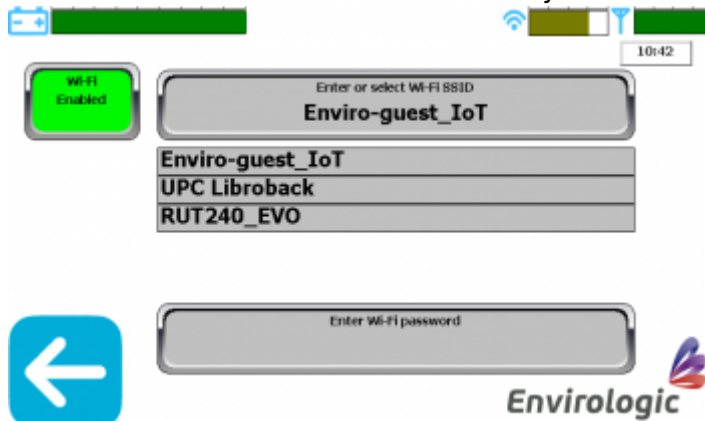

Step 7. Once you have selected/entered your Wi-Fi you will see a “Enter Wi-Fi password” -button at the bottom of the screen.

Step 8. Press the “Enter Wi-Fi password” -button and type the Wi-Fi password.

Step 9. The robot connects to the Wi-Fi. Wait until you can see a signal in the Wi-Fi bar at the top of

the screen.

You are now connected to the Wi-Fi.

From:
<https://wiki.envirologic.se/> - **Envirologic Support Wiki**

Permanent link:
<https://wiki.envirologic.se/doku.php/parts:wifi?rev=1601021042>

Last update: **2020/09/25 01:04**