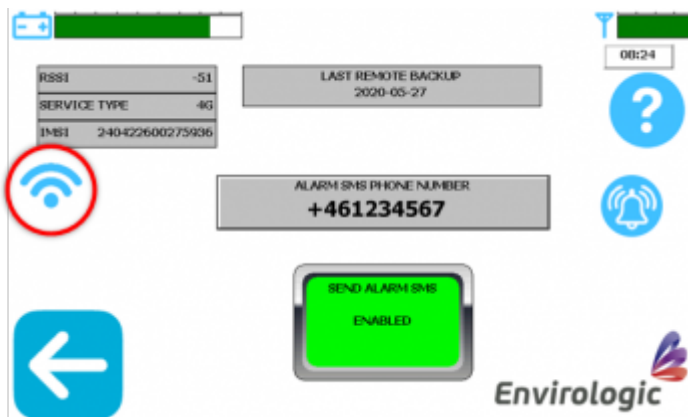

Once the robot is connected to a Wi-Fi and the feature is enabled, the robot will automatically connect to this Wi-Fi at each start-up (it can take up to two minutes when starting the robot to retrieve the Wi-Fi signal).

The robot do not support Wi-Fi names (SSID) with special letters like Å, Ä, Ö, Æ, Ø

How to connect to Wi-Fi

Step 1. From the home screen, go to settings screen.

Step 2. From settings, go to internet screen ( in the top left corner).

Step 3. Press the Wi-Fi settings button.

Step 4. Press the “Wi-Fi disabled” -button to enable Wi-Fi.

Step 5. When the button change color to green and says “Wi-Fi enabled” the robot will search for nearby Wi-Fi's. The robot will list the three strongest signals.
i. It can take up to 2 minutes to list the Wi-Fi's.

Step 6. Once the Wi-Fi's are listed, press the Wi-Fi you want to connect to.

! The robot do not support Wi-Fi names (SSID) with special letters like Å, Ä, Ö, Æ, Ø **!**
i. Is your Wi-Fi not listed? You can tap the large button at the top of the screen and enter the correct name (SSID) for the Wi-Fi you wish to connect to. Notice that you must spell the name/SSID of the Wi-Fi correctly.