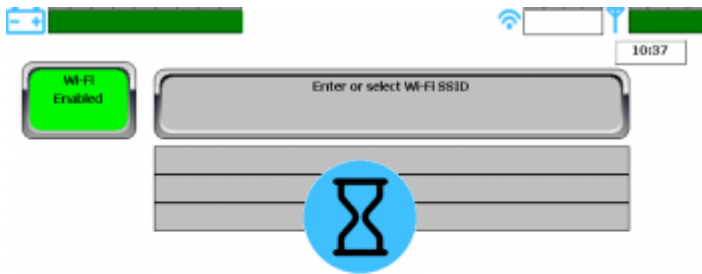

The robot do not support Wi-Fi names (SSID) with special letters like Å, Ä, Ö, Æ, Ø

How to connect to Wi-Fi

Step 1. From the home screen, go to settings screen.

Step 2. From settings, go to internet screen ( in the top left corner).

Step 3. Press the Wi-Fi settings button.

Step 4. Press the “Wi-Fi disabled” -button to enable Wi-Fi.

Step 5. When the button change color to green and says “Wi-Fi enabled” the robot will search for nearby Wi-Fi's. The robot will list the three strongest signals.
i. It can take up to 2 minutes to list the Wi-Fi's.