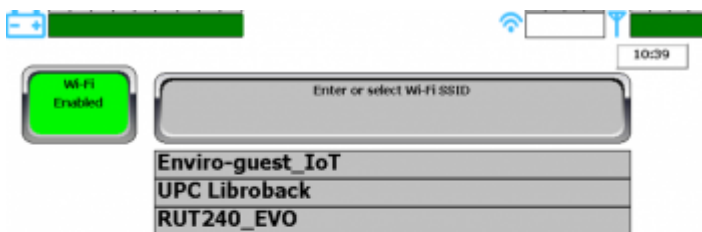

The robot do not support Wi-Fi names (SSID) with special letters like Å, Ä, Ö, Æ, Ø

How to connect to Wi-Fi

Step 1. From the home screen, go to settings screen.

Step 2. From settings, go to internet screen ( in the top left corner).

Step 3. Press the Wi-Fi settings button.

Step 4. Press the “Wi-Fi disabled” -button to enable Wi-Fi.

Step 5. When the button change color to green and says “Wi-Fi enabled” the robot will search for nearby Wi-Fi's. The robot will list the three strongest signals.
i. It can take up to 2 minutes to list the Wi-Fi's.

Step 6. Once the Wi-Fi's are listed, press the Wi-Fi you want to connect to.

! The robot do not support Wi-Fi names (SSID) with special letters like Å, Ä, Ö, Æ, Ø **!**
i. Is your Wi-Fi not listed? You can tap the large button at the top of the screen and enter the correct name (SSID) for the Wi-Fi you wish to connect to. Notice that you must spell the name/SSID of the Wi-Fi correctly.