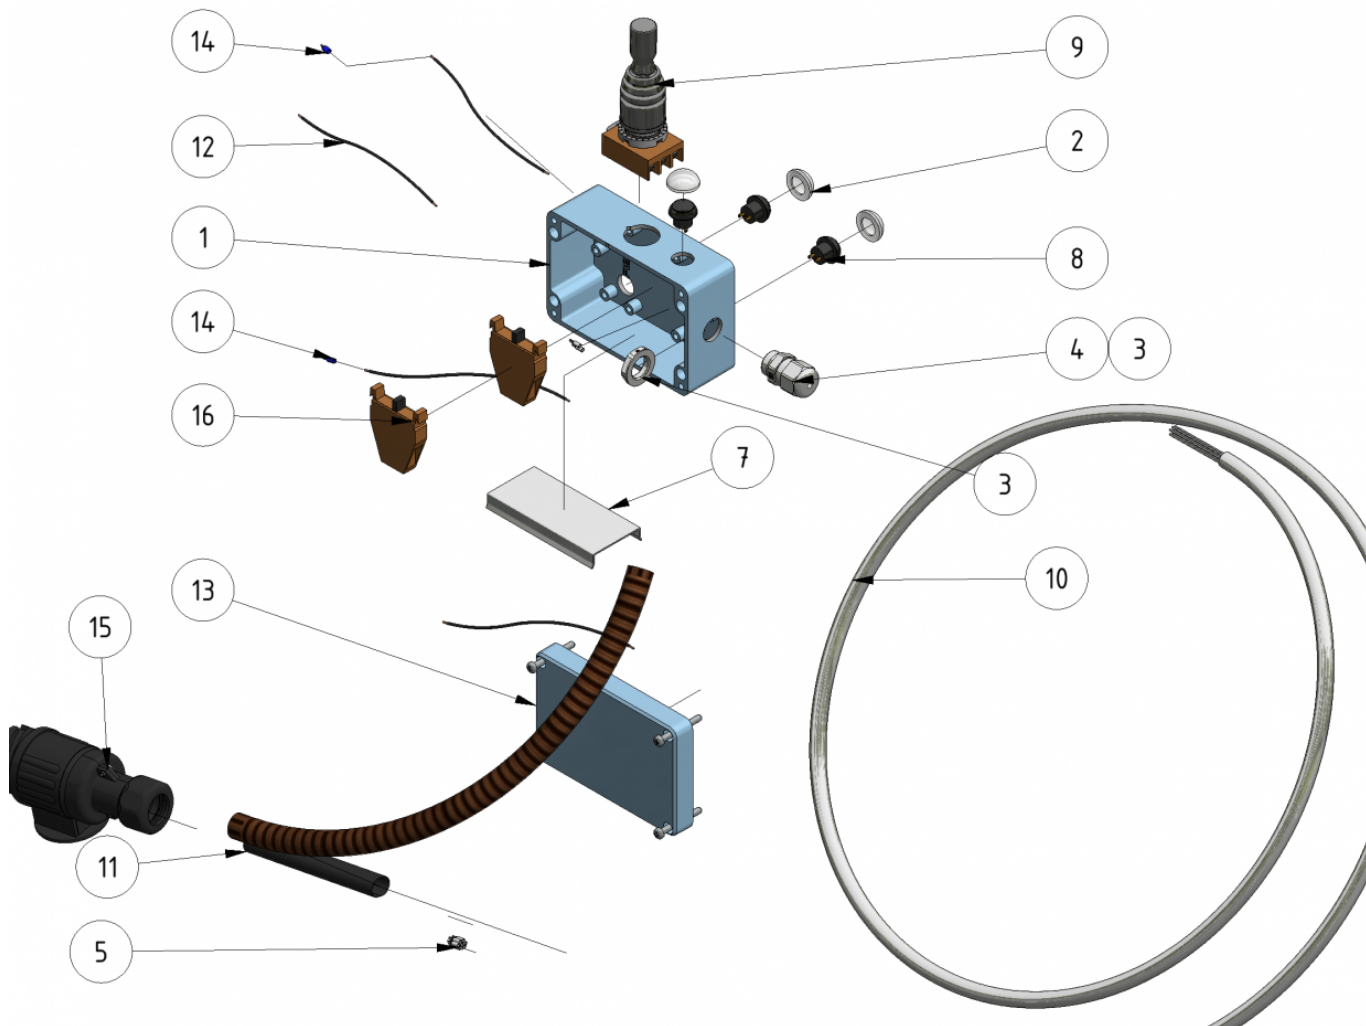

Joystick

Part of **EVO Cleaner**

ITEM	DESCRIPTION	PART NUMBER	QTY
1	Box	981030	1
2	Seal cap	984005	3
3	Nut M16	981033	1
4	Cable gland	981036	1
5	End sleeve	981042	12
7	Support	901126	1
8	Button joystick	901165	3
9	Manipulator	901125	1
10	Cable 6 m	1105011	1
11	Shrink hose	45519	1
12	Cable RK 0,75	45521	4
13	Lid	981030	1
14	End sleeve	987073	3
15	Connector	901110	1

ITEM	DESCRIPTION	PART NUMBER	QTY
16	Switch block	907066	2
17	Protection hose	981043	1

From:

<https://wiki.envirologic.se/> - **Envirologic Support Wiki**

Permanent link:

<https://wiki.envirologic.se/doku.php/service:spl:10020?rev=1601206217>