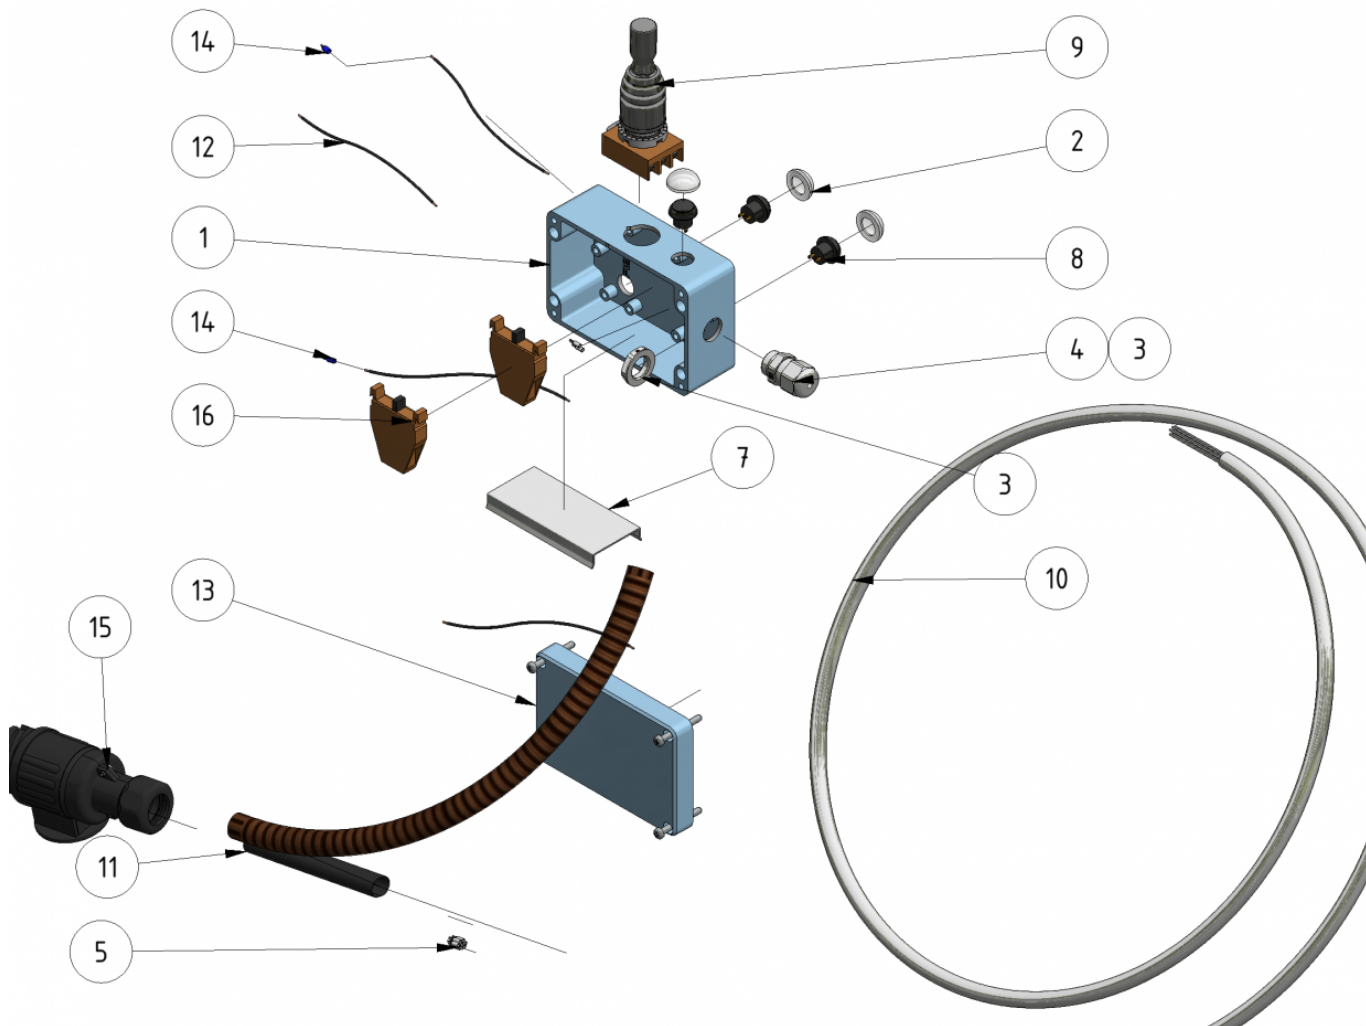

Joystick

Part of **EVO Cleaner**

ITEM	DESCRIPTION	PART NUMBER	QTY
1	Box	981030	1
2	Seal cap	984005	3
3	Nut M16	981033	1
4	Cable gland	981036	1
5	End sleeve	981042	12
7	Support	901126	1
8	Button joystick	901165	3
9	Manipulator	901125	1
10	Cable 6 m	1105011	1
11	Shrink tube	45519	1
12	Cable RK 0,75	45521	4
13	Lid	981030	1
14	End sleeve	987073	3
15	Connector	901110	1

ITEM	DESCRIPTION	PART NUMBER	QTY
16	Switch block	907066	2
17	Protection hose	981043	1

From:

<https://wiki.envirologic.se/> - **Envirologic Support Wiki**

Permanent link:

<https://wiki.envirologic.se/doku.php/service:spl:10020?rev=1601212558>