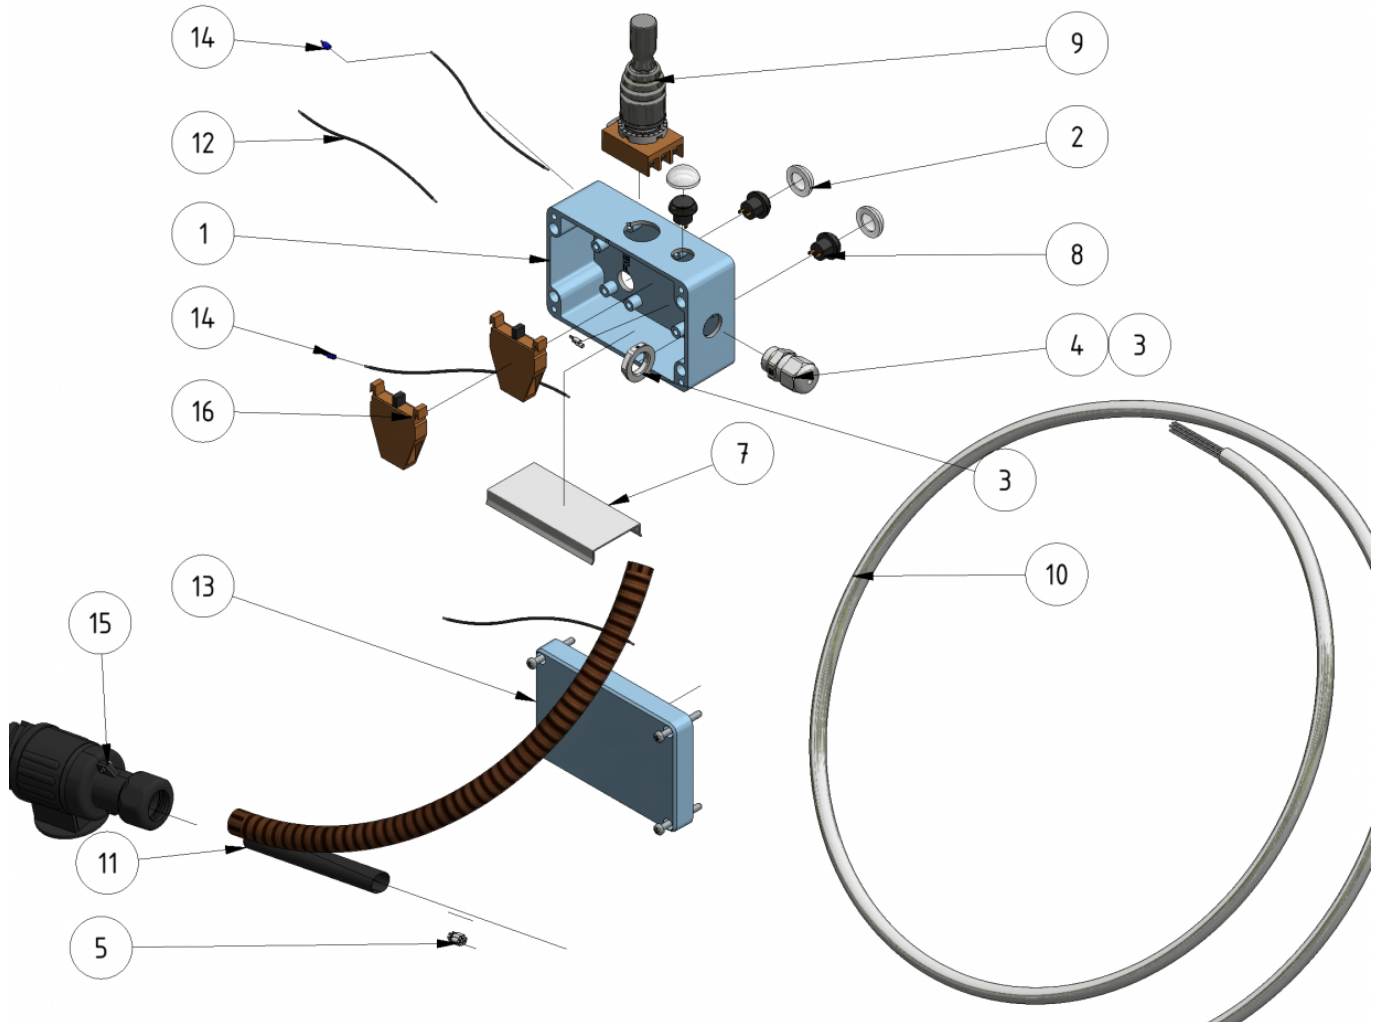

Joystick

Part of **EVO Cleaner**

ITEM	DESCRIPTION	PART NUMBER	QTY
1	Box	981030	1
2	Seal cap	984005	3
3	Nut M16	981033	1
4	Cable gland	981036	1
5	End sleeve	981042	12
7	Support	901126	1
8	Button joystick	901165	3
9	Manipulator	901125	1
10	Cable 6 m	1105011	1
11	Shrink tube	45519	1
12	Cable RK 0,75	45521	4
13	Lid	981030	1
14	End sleeve	987073	3
15	Connector	901110	1

ITEM	DESCRIPTION	PART NUMBER	QTY
16	Switch block	907066	2
17	Protection hose	981043	1

From:

<https://wiki.envirologic.se/> - **Envirologic Support Wiki**

Permanent link:

<https://wiki.envirologic.se/doku.php/service:spl:10020?rev=1601212558>