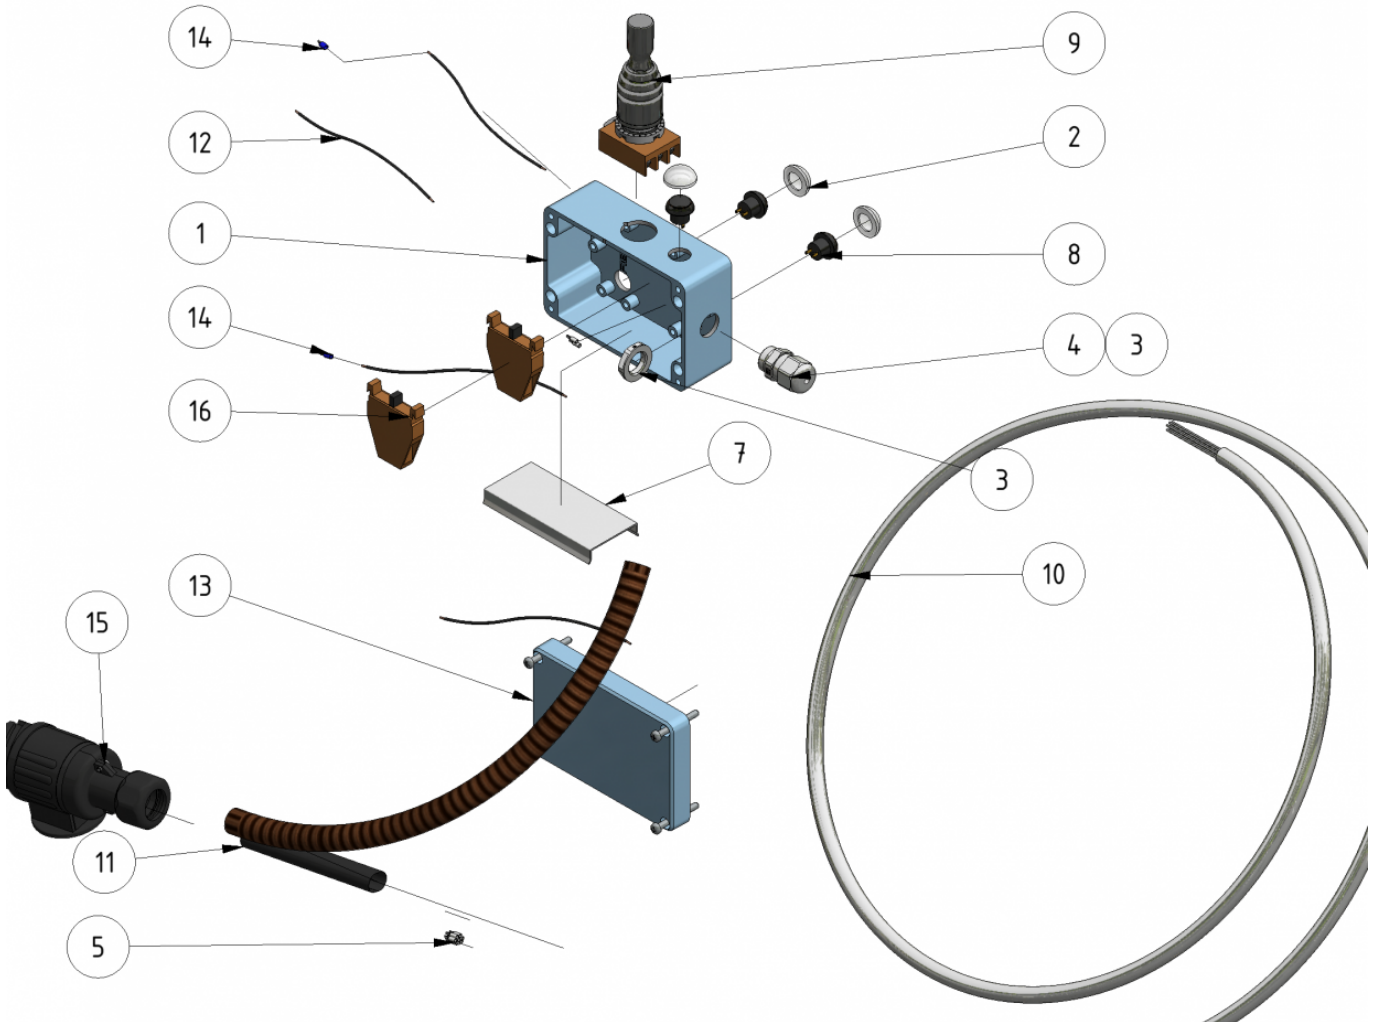

# Joystick

Part number: 10020

Part of [EVO Cleaner](#)

ITEM	DESCRIPTION	PART NUMBER	QTY
1	Box	981030	1
2	Seal cap	984005	3
3	Nut M16	981033	1
4	Cable gland	981036	1
5	End sleeve	981042	12
7	Support	901126	1
8	Button joystick	901165	3
9	Manipulator	901125	1
10	Cable 6 m	1105011	1
11	Shrink tube	45519	1
12	Cable RK 0.75	45521	4
13	Lid	981030	1
14	End sleeve	987073	3

ITEM	DESCRIPTION	PART NUMBER	QTY
15	Connector	901110	1
16	Switch block	907066	2
17	Protection hose	981043	1

From:

<https://wiki.envirologic.se/> - **Envirologic Support Wiki**

Permanent link:

<https://wiki.envirologic.se/doku.php/service:spl:10020?rev=1601272578>