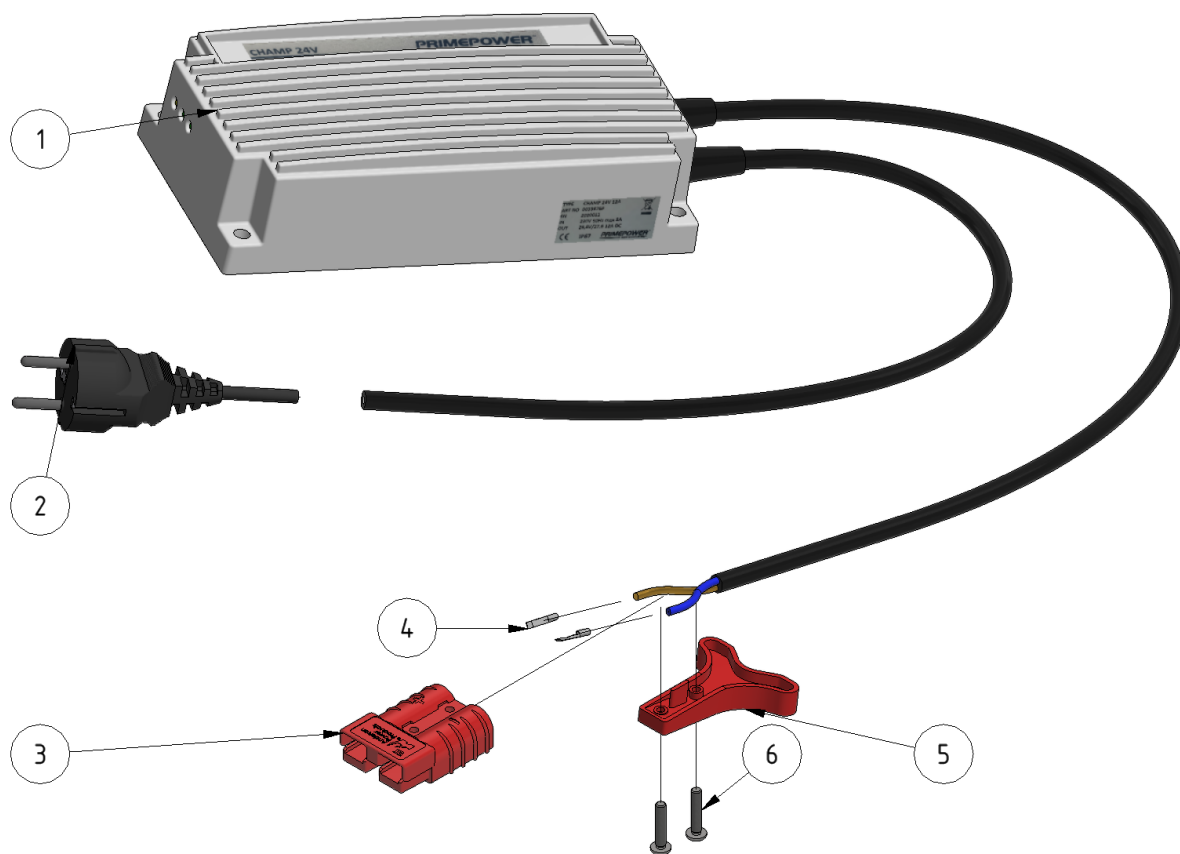

# Charger 24/12 230V

Part number: 10051

Part of [EVO Cleaner](#)

ITEM	DESCRIPTION	PART NUMBER	QTY
1	Charger 24/12 230V	10051	1
2	Schuko 230 V	Schuko	1
3	Charging connector	909234	1
4	Cable connector	909234	2
5	Handle	909233	1
6	Screw M4 x 20	941078	2