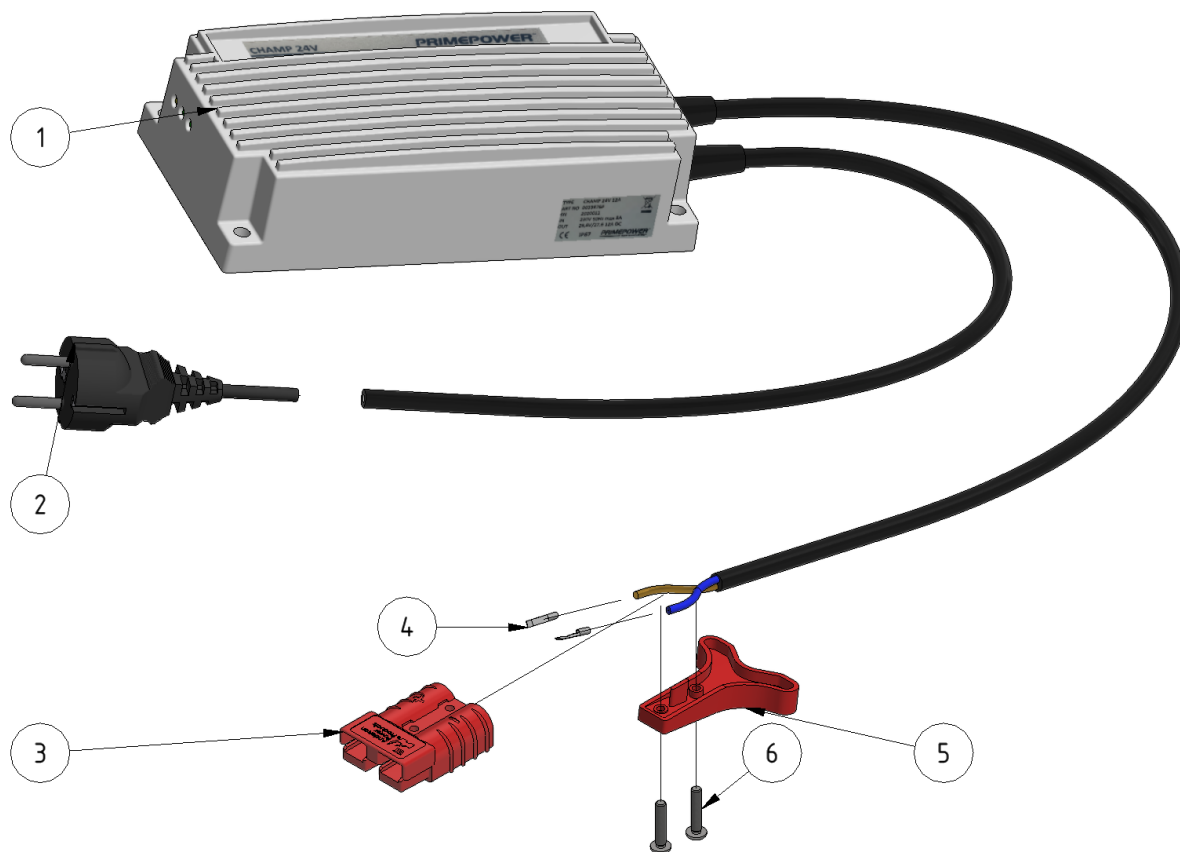

Charger 24/12 230V

Part of [EVO Cleaner](#)

ITEM	DESCRIPTION	PART NUMBER	QTY
1	Charger24/12 230V	10051	1
2	Schuko 230 v	Schuko	1
3	Charging connector SB50	909234	1
4	Cable connector SB50	909234	2
5	SB50 Handle	909234	1
6	Screw M4 x 20	941078	2