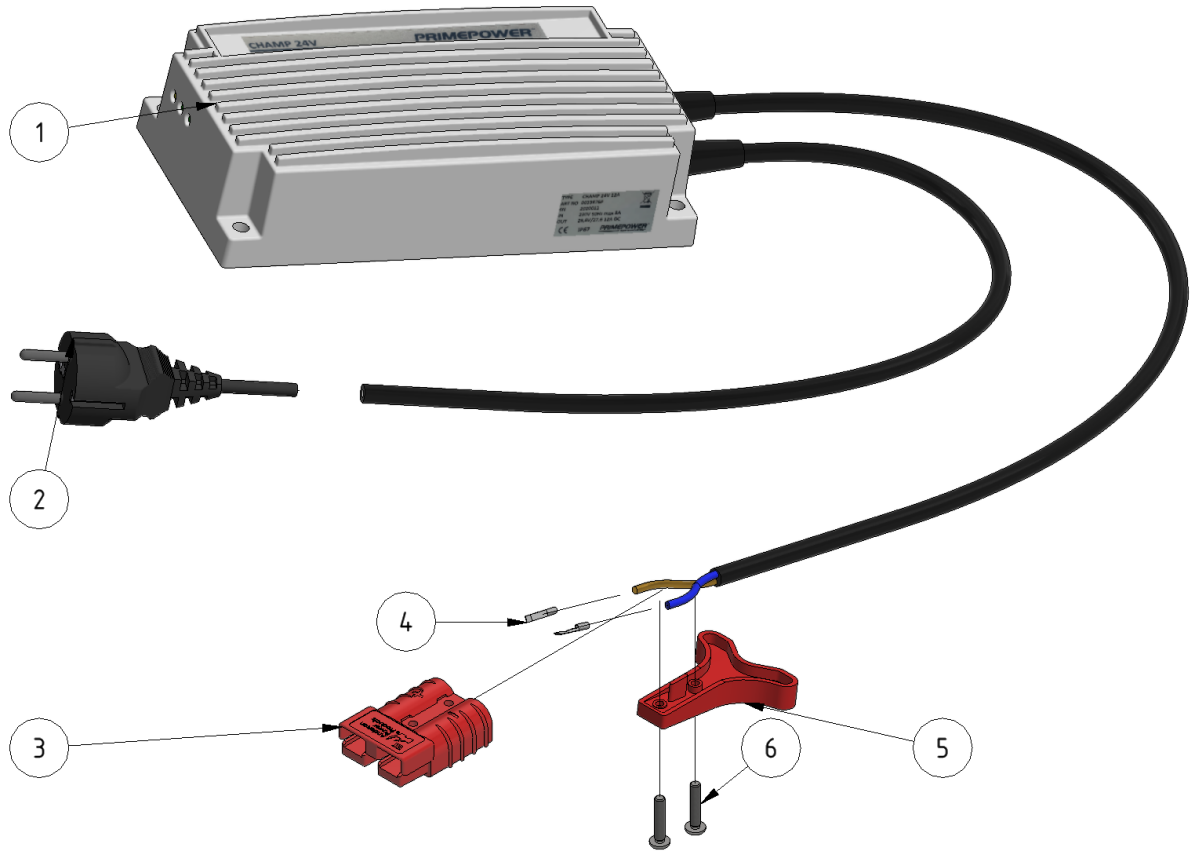

Charger 24/12 230V

Part of [EVO Cleaner](#)

ITEM	DESCRIPTION	PART NUMBER	QTY
1	Charger24/12 230V	10051	1
2	Schuko 230 v	Schuko	1
3	Charging connector SB50	909234	1
4	Cable connector SB50	909234	2
5	SB50 Handle	909234	1
6	Screw M4 x 20	941078	2