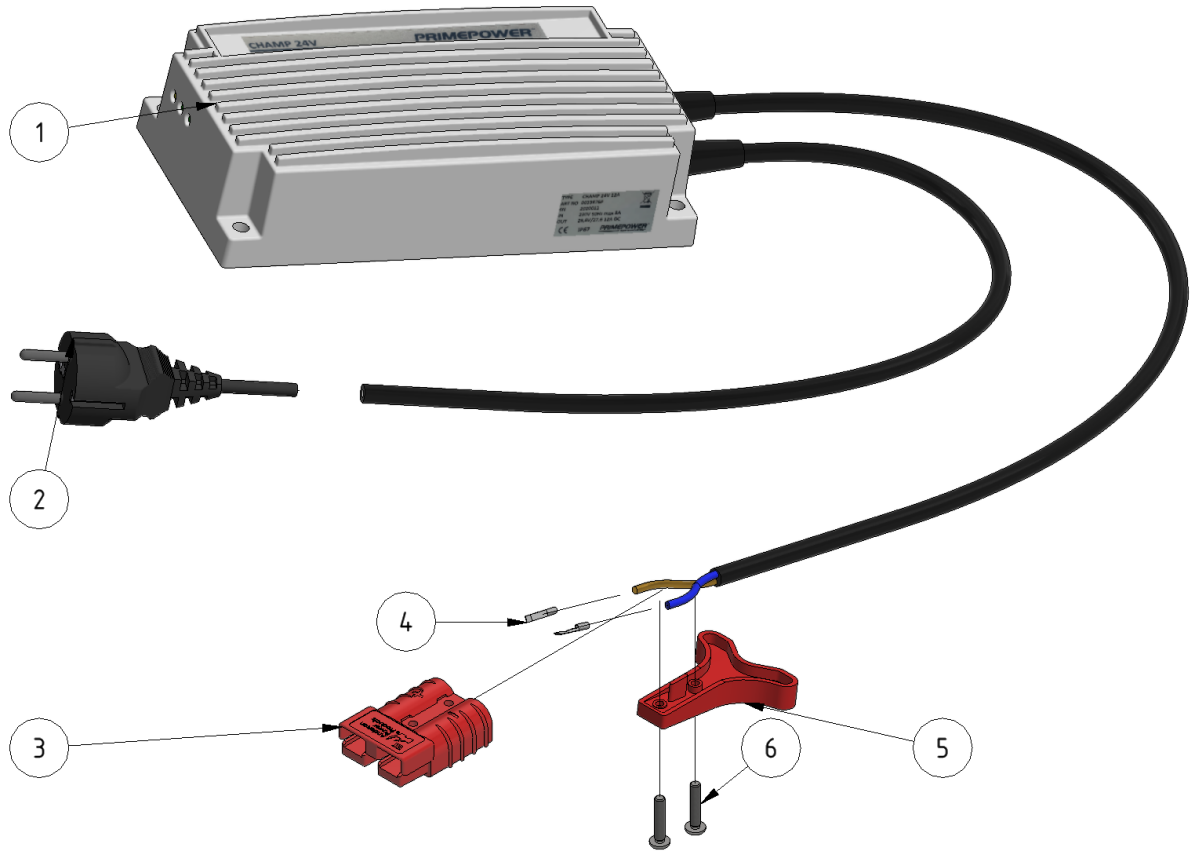

# Charger 24/12 230V

Part of [EVO Cleaner](#)

ITEM	DESCRIPTION	PART NUMBER	QTY
1	Charger 24/12 230V	10051	1
2	Schuko 230 V	Schuko	1
3	Charging connector SB50	909234	1
4	Cable connector SB50	909234	2
5	SB50 Handle	909234	1
6	Screw M4 x 20	941078	2