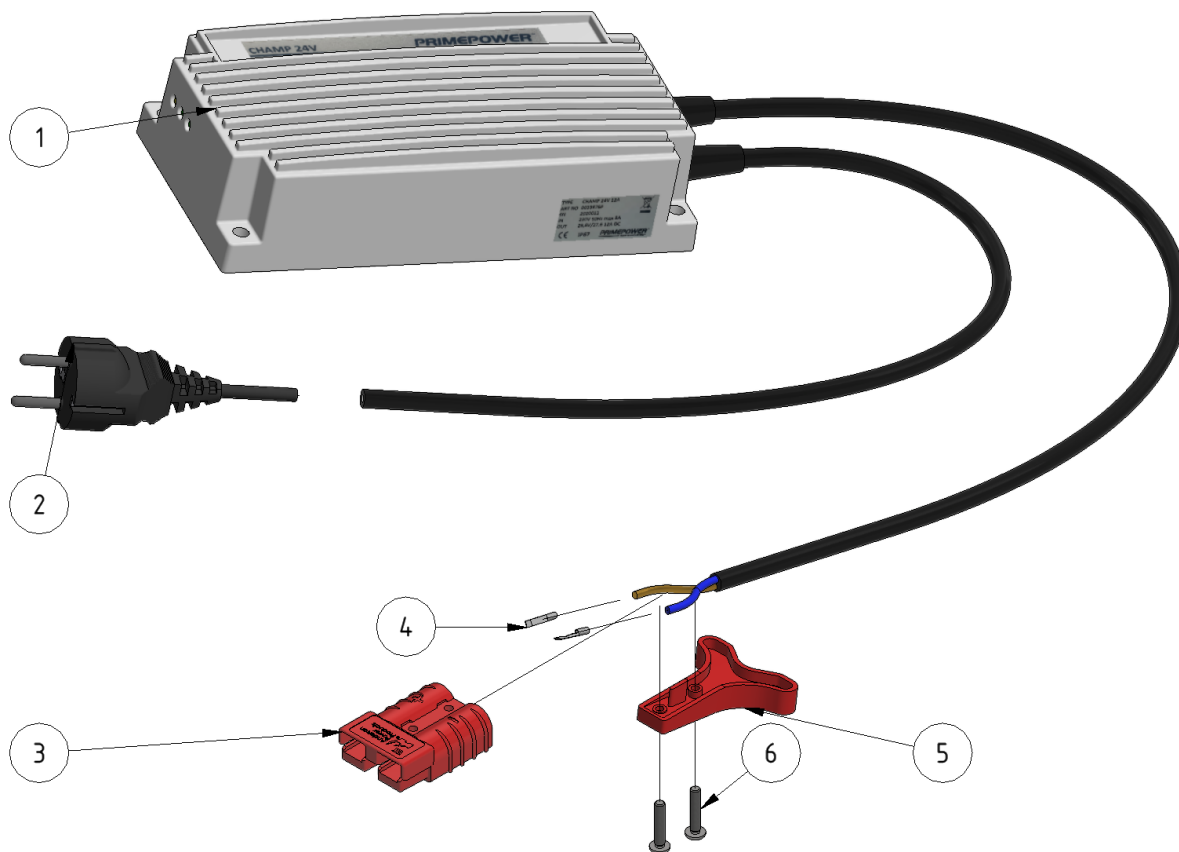

Charger 24/12 230V

Part of [EVO Cleaner](#)

ITEM	DESCRIPTION	PART NUMBER	QTY
1	Charger 24/12 230V	10051	1
2	Schuko 230 V	Schuko	1
3	Charging connector SB50	909234	1
4	Cable connector SB50	909234	2
5	SB50 Handle	909234	1
6	Screw M4 x 20	941078	2