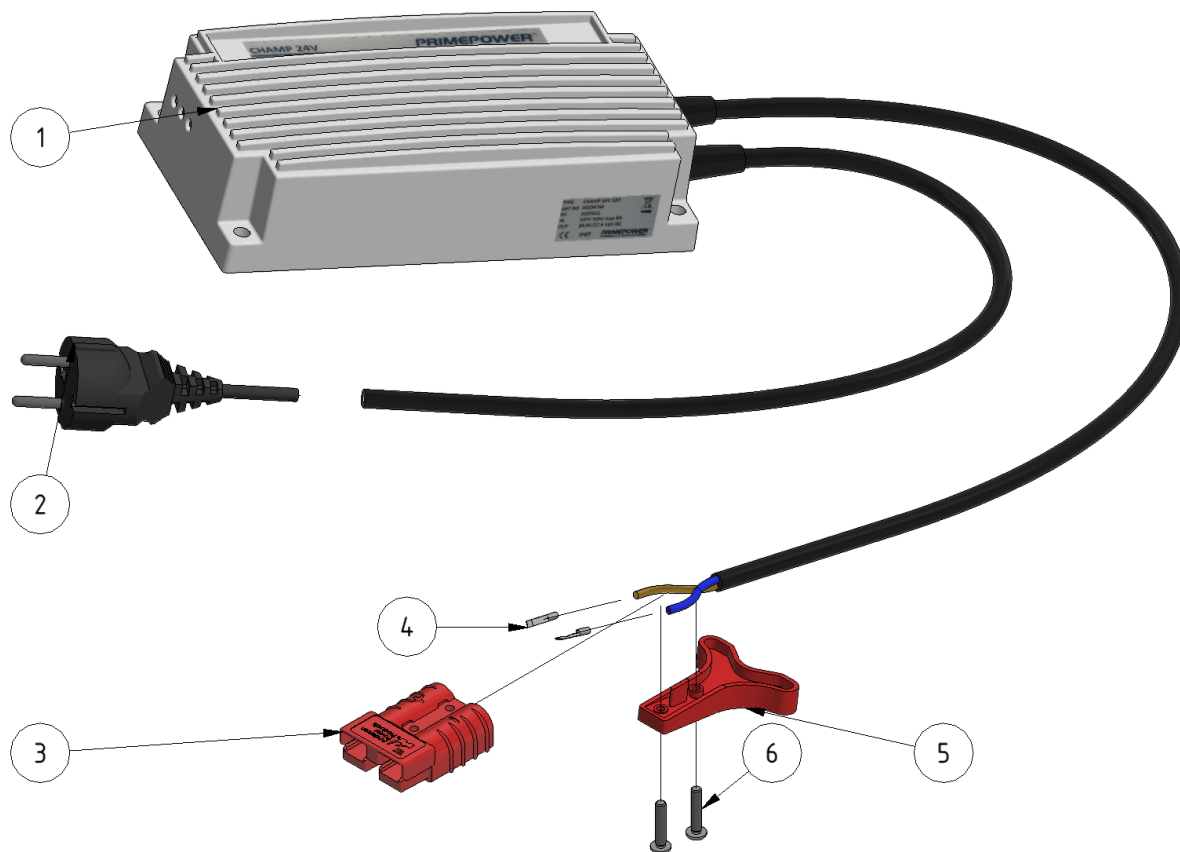

Charger 24/12 230V

Part of [EVO Cleaner](#)

ITEM	DESCRIPTION	PART NUMBER	QTY
1	Charger 24/12 230V	10051	1
2	Schuko 230 V	Schuko	1
3	Charging connector SB50	909234	1
4	Cable connector SB50	909234	2
5	SB50 Handle	909234	1
6	Screw M4 x 20	941078	2