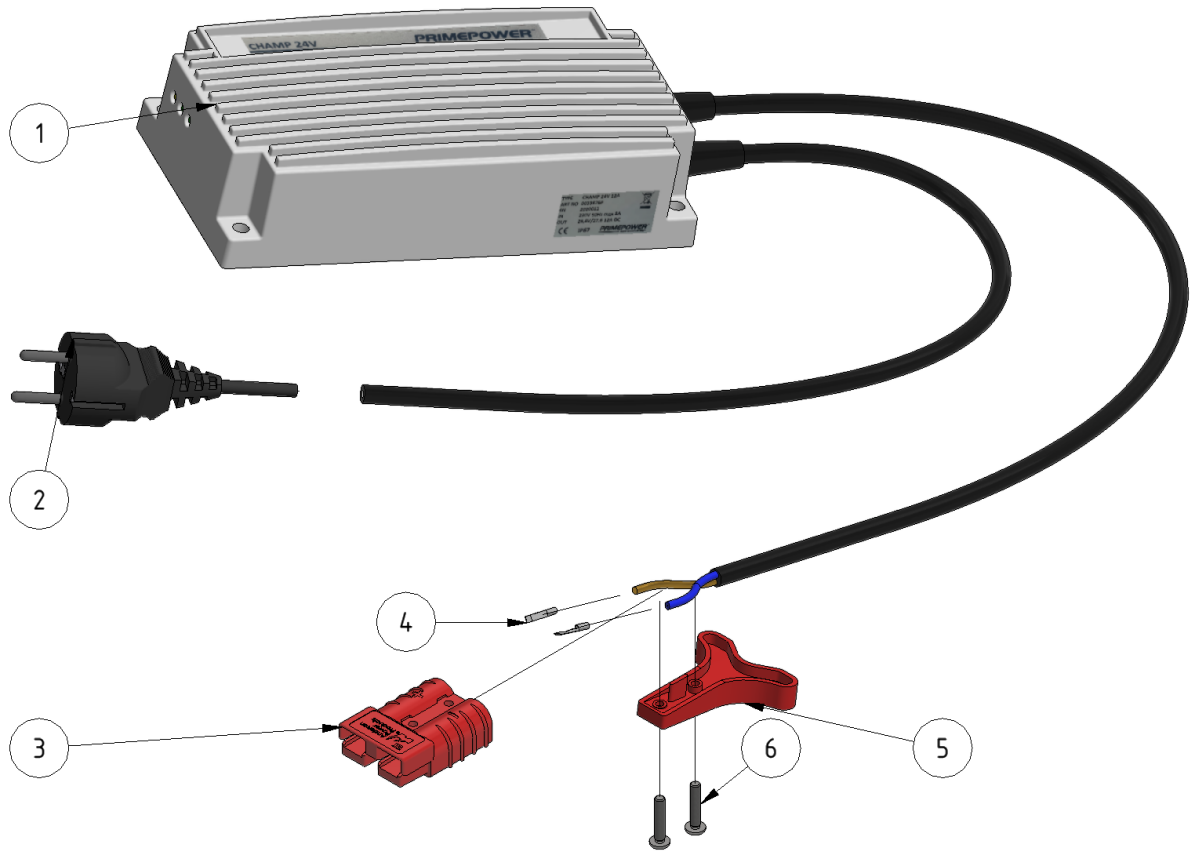

Charger 24/12 230V

Part number: 10051

Part of [EVO Cleaner](#)

ITEM	DESCRIPTION	PART NUMBER	QTY
1	Charger 24/12 230V	10051	1
2	Schuko 230 V	Schuko	1
3	Charging connector SB50	909234	1
4	Cable connector SB50	909234	2
5	SB50 Handle	909234	1
6	Screw M4 x 20	941078	2