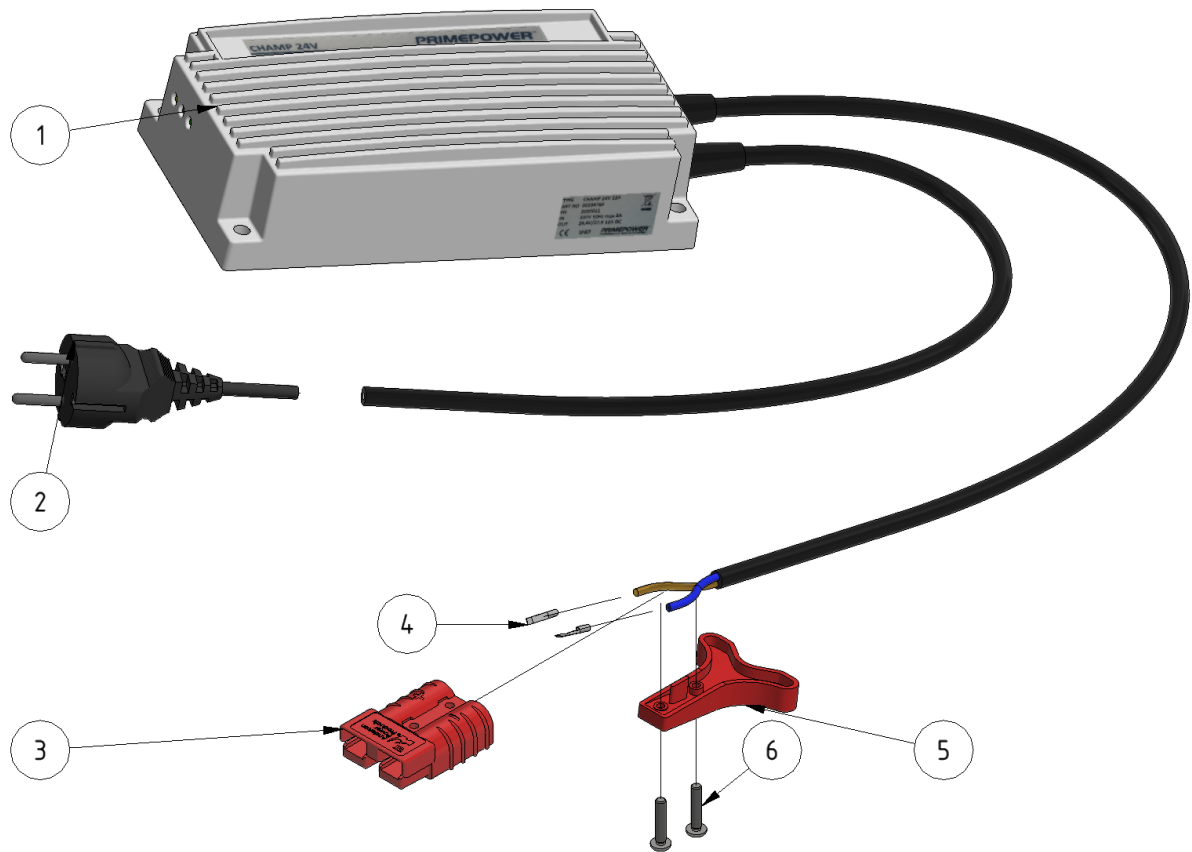

Charger 24/12 230V

Part number: 10051

Part of [EVO Cleaner](#)

ITEM	DESCRIPTION	PART NUMBER	QTY
1	Charger 24/12 230V	10051	1
2	Schuko 230 V	Schuko	1
3	Charging connector SB50	909234	1
4	Cable connector SB50	909234	2
5	SB50 Handle	909234	1
6	Screw M4 x 20	941078	2