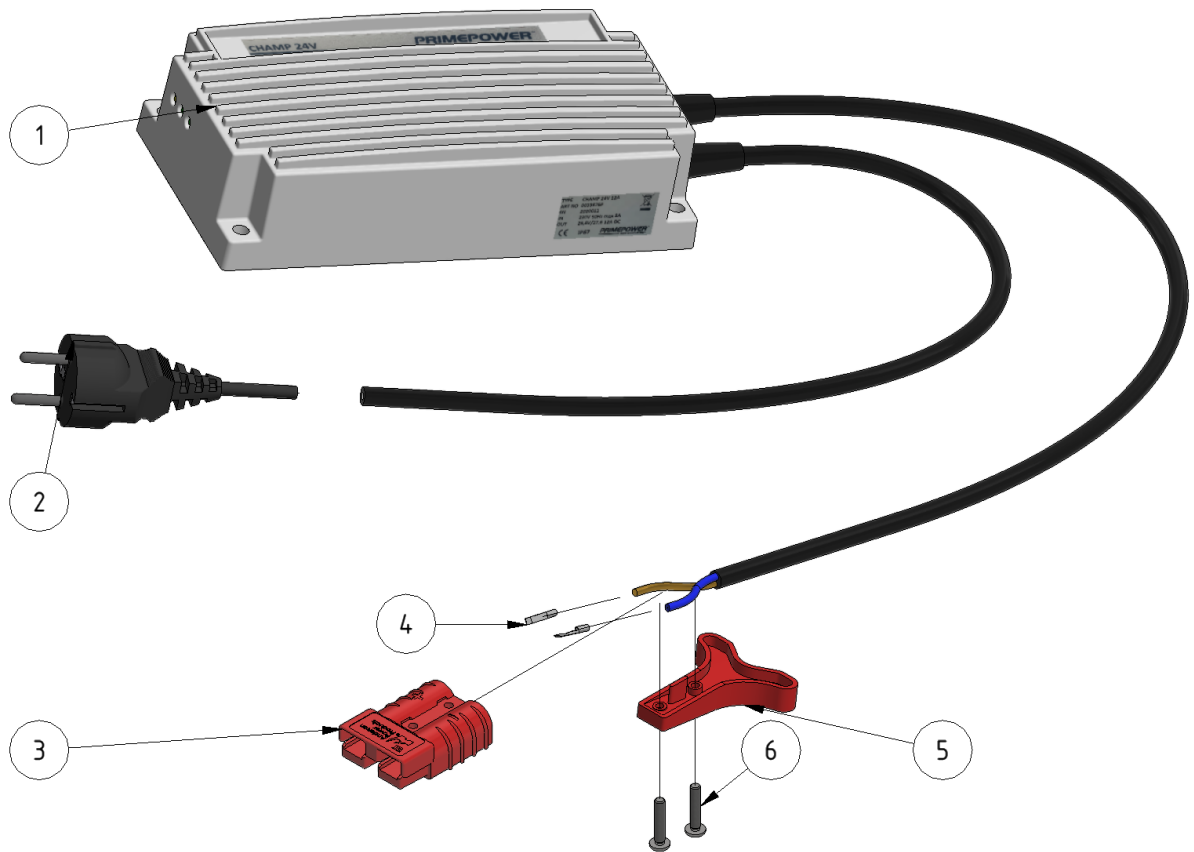

# Charger 24/12 230V

Part number: 10051

Part of [EVO Cleaner](#)

ITEM	DESCRIPTION	PART NUMBER	QTY
1	Charger 24/12 230V	10051	1
2	Schuko 230 V	Schuko	1
3	Charging connector SB50	909234	1
4	Cable connector SB50	909234	2
5	SB50 Handle	909234	1
6	Screw M4 x 20	941078	2