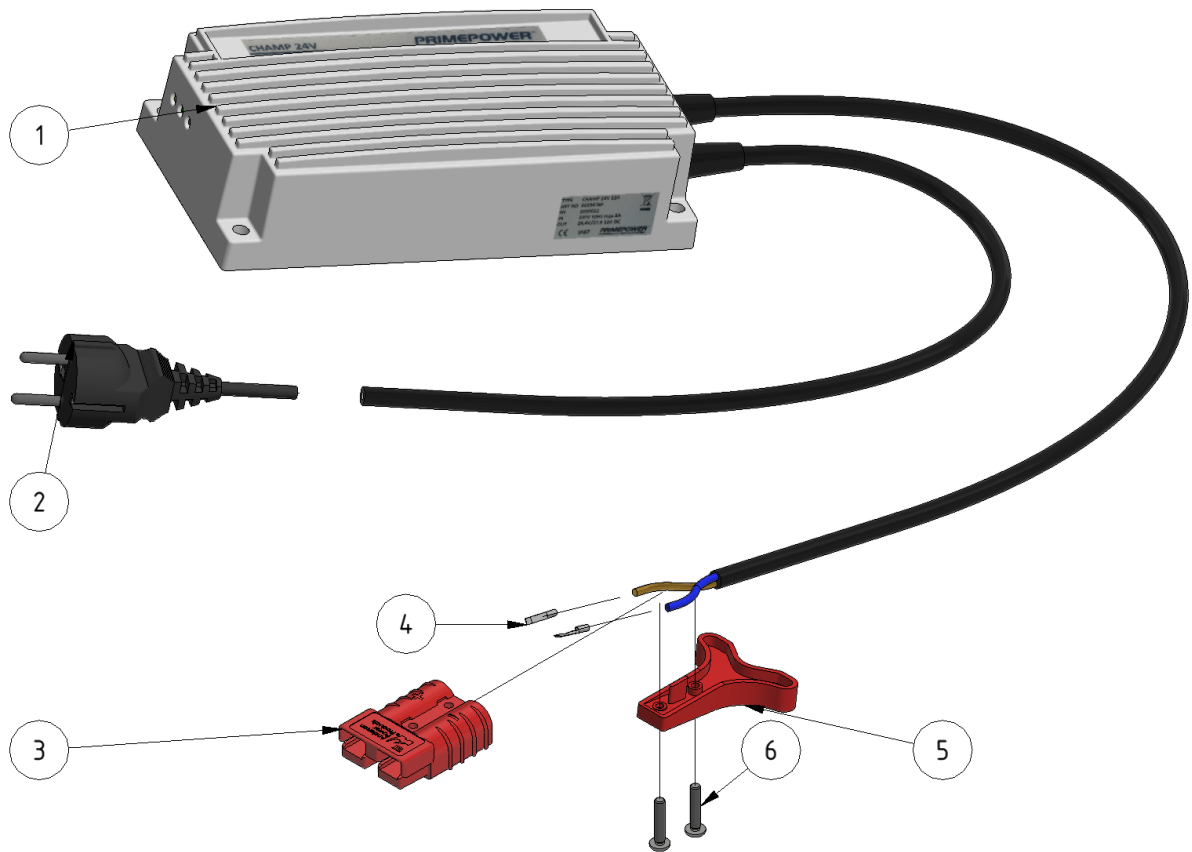

# Charger 24/12 230V

Part number: 10051

Part of [EVO Cleaner](#)

ITEM	DESCRIPTION	PART NUMBER	QTY
1	Charger 24/12 230V	10051	1
2	Schuko 230 V	Schuko	1
3	Charging connector SB50	909234	1
4	Cable connector SB50	909234	2
5	SB50 Handle	909233	1
6	Screw M4 x 20	941078	2