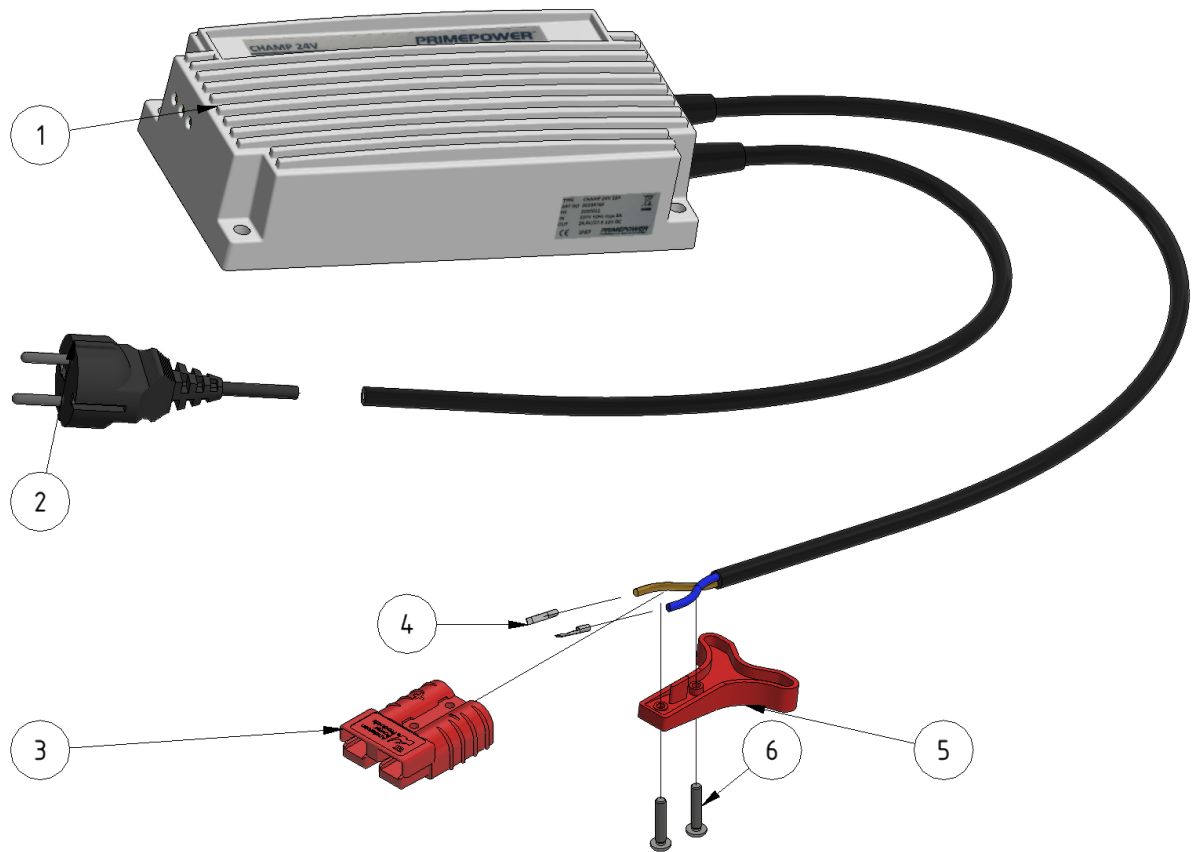

Charger 24/12 230V

Part number: 10051

Part of [EVO Cleaner](#)

| ITEM | DESCRIPTION | PART NUMBER | QTY |
|------|-------------------------|-------------|-----|
| 1 | Charger 24/12 230V | 10051 | 1 |
| 2 | Schuko 230 V | Schuko | 1 |
| 3 | Charging connector SB50 | 909234 | 1 |
| 4 | Cable connector SB50 | 909234 | 2 |
| 5 | SB50 Handle | 909233 | 1 |
| 6 | Screw M4 x 20 | 941078 | 2 |