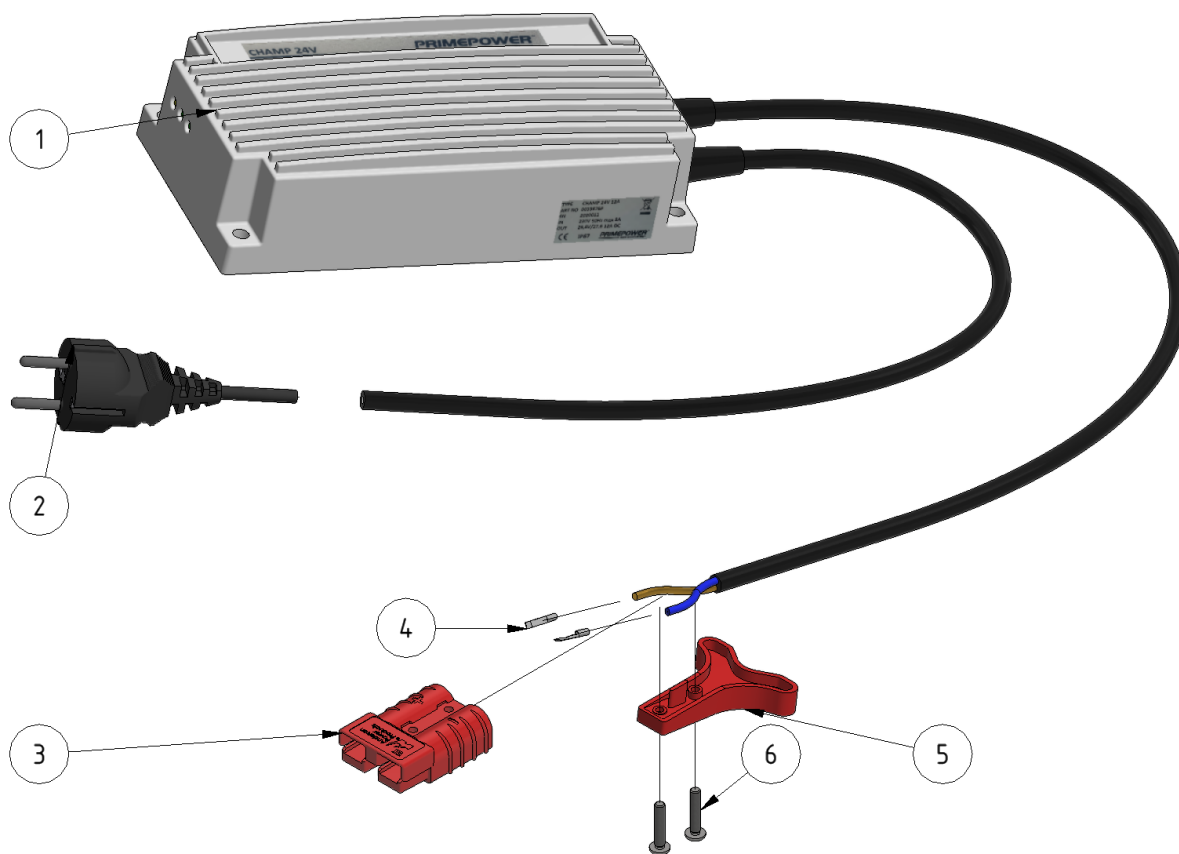

Charger 24/12 230V

Part number: 10051

Part of [EVO Cleaner](#)

ITEM	DESCRIPTION	PART NUMBER	QTY
1	Charger 24/12 230V	10051	1
2	Schuko 230 V	Schuko	1
3	Charging connector SB50	909234	1
4	Cable connector SB50	N/A	2
5	SB50 Handle	909233	1
6	Screw M4 x 20	941078	2