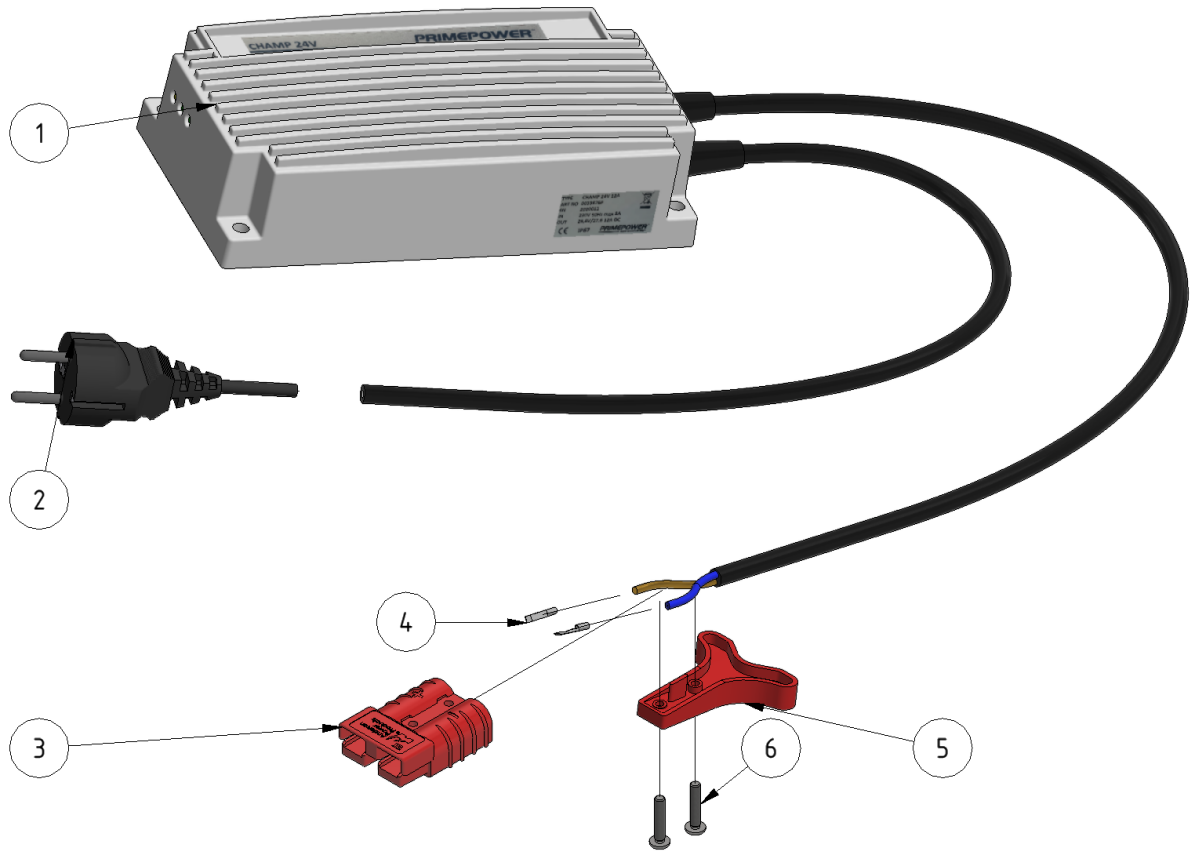

Charger 24/12 230V

Part number: 10051

Part of [EVO Cleaner](#)

ITEM	DESCRIPTION	PART NUMBER	QTY
1	Charger 24/12 230V	10051	1
2	Schuko 230 V	Schuko	1
3	Charging connector SB50	909234	1
4	Cable connector SB50	N/A	2
5	SB50 Handle	909233	1
6	Screw M4 x 20	941078	2