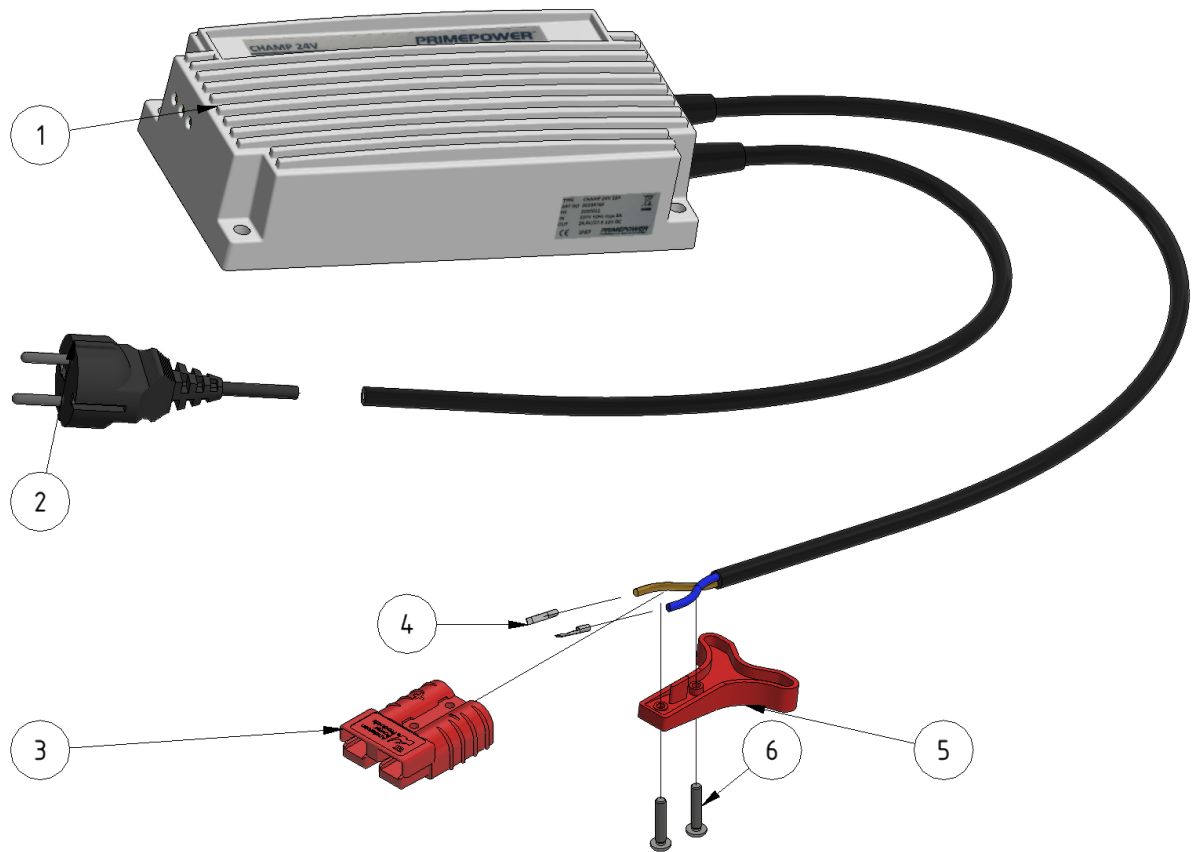

Charger 24/12 230V

Part number: 10051

Part of [EVO Cleaner](#)

ITEM	DESCRIPTION	PART NUMBER	QTY
1	Charger 24/12 230V	10051	1
2	Schuko 230 V	Schuko	1
3	Charging connector SB50	909234	1
4	Cable connector SB50	909234	2
5	SB50 Handle	909233	1
6	Screw M4 x 20	941078	2