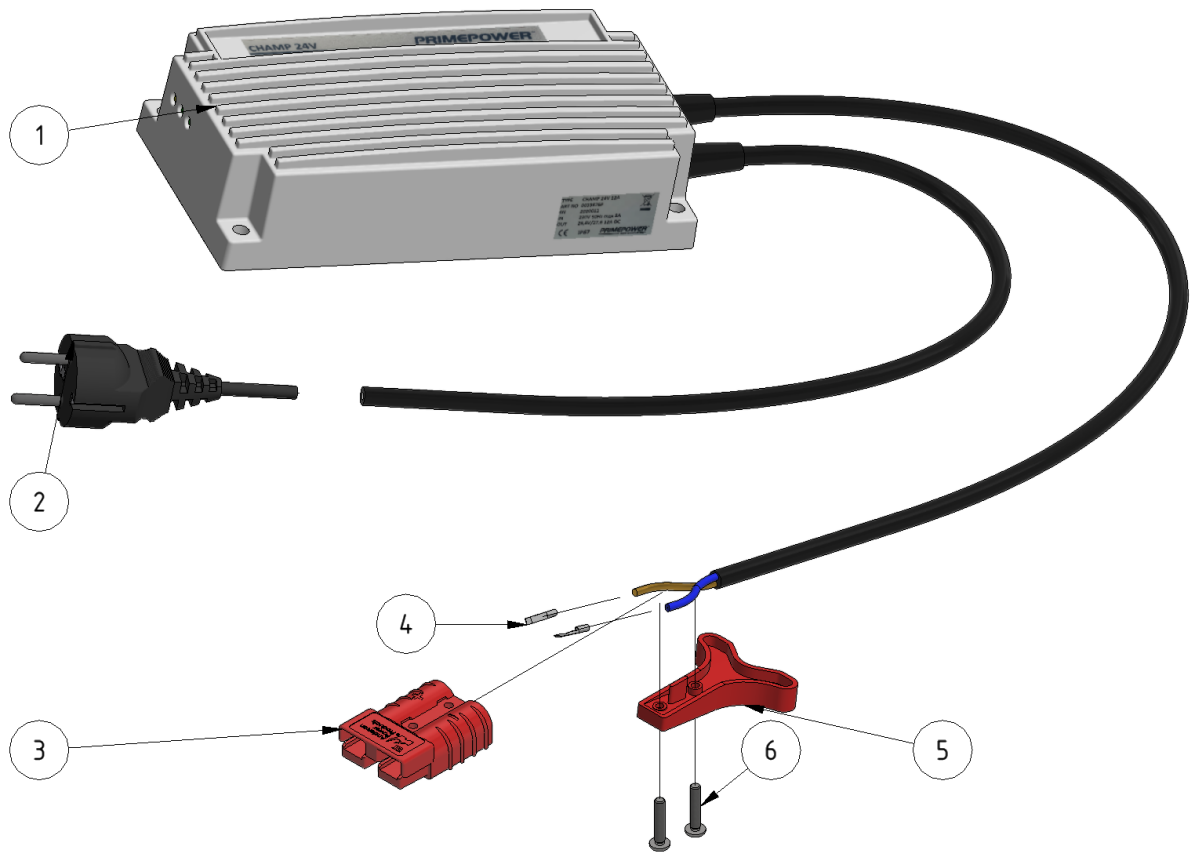

Charger 24/12 230V

Part number: 10051

Part of [EVO Cleaner](#)

ITEM	DESCRIPTION	PART NUMBER	QTY
1	Charger 24/12 230V	10051	1
2	Schuko 230 V	Schuko	1
3	Charging connector SB50	909234	1
4	Cable connector SB50	909234	2
5	SB50 Handle	909233	1
6	Screw M4 x 20	941078	2