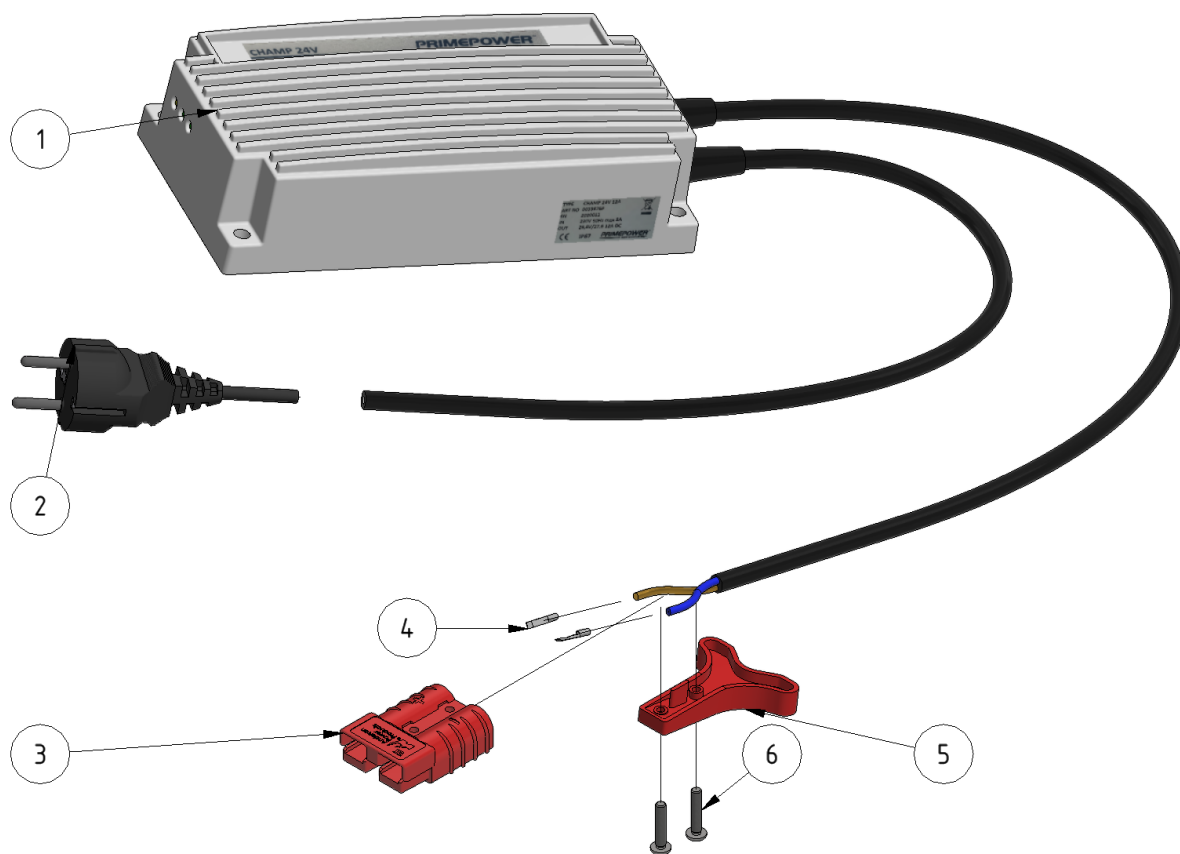

# Charger 24/12 230V

Part number: 10051

Part of [EVO Cleaner](#)

ITEM	DESCRIPTION	PART NUMBER	QTY
1	Charger 24/12 230V	10051	1
2	Schuko 230 V	Schuko	1
3	Charging connector SB50	909234	1
4	Cable connector SB50	909234	2
5	SB50 Handle	909233	1
6	Screw M4 x 20	941078	2