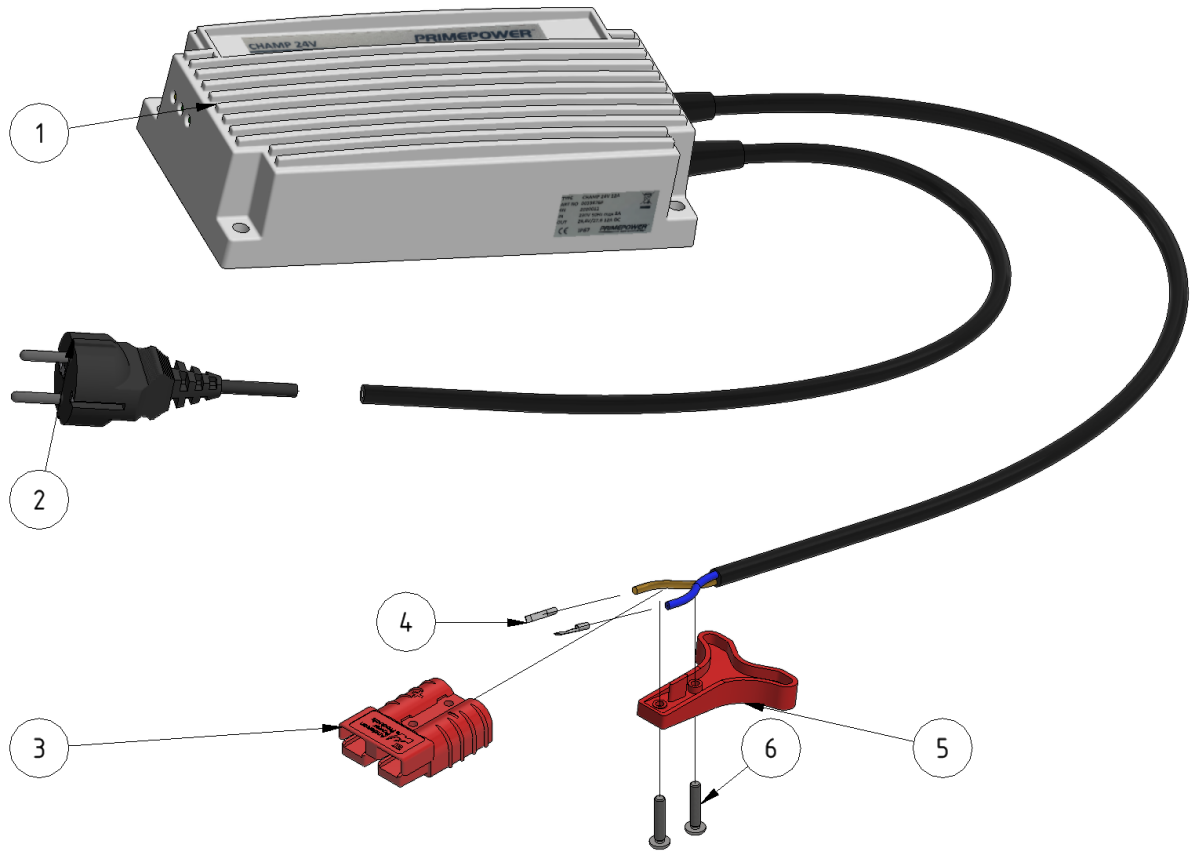

Charger 24/12 230V

Part number: 10051

Part of [EVO Cleaner](#)

ITEM	DESCRIPTION	PART NUMBER	QTY
1	Charger 24/12 230V	10051	1
2	Schuko 230 V	Schuko	1
3	Charging connector	909234	1
4	Cable connector	909234	2
5	Handle	909233	1
6	Screw M4 x 20	941078	2