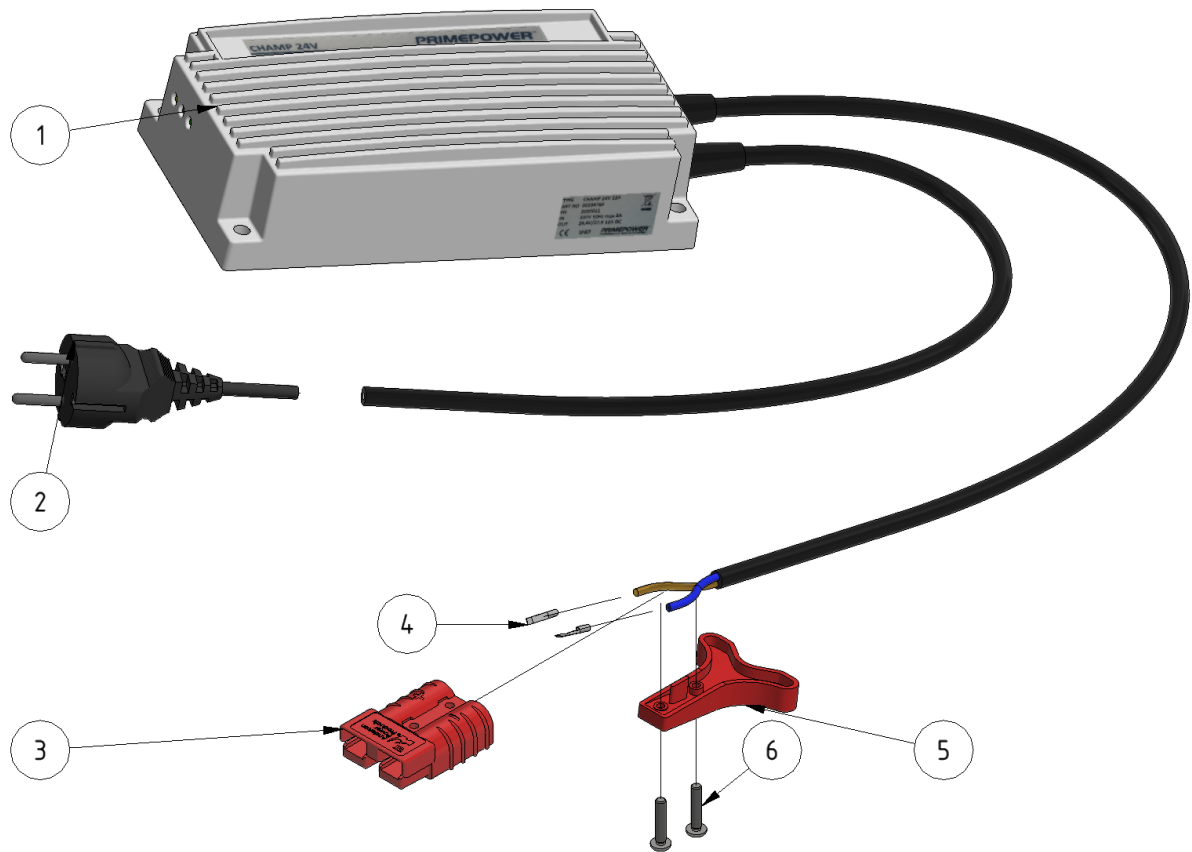

Charger 24/12 230V

Part number: 10051

Part of [EVO Cleaner](#)

ITEM	DESCRIPTION	PART NUMBER	QTY
1	Charger 24/12 230V	10051	1
2	Schuko 230 V	Schuko	1
3	Charging connector	909234	1
4	Cable connector	909234	2
5	Handle	909233	1
6	Screw M4 x 20	941078	2