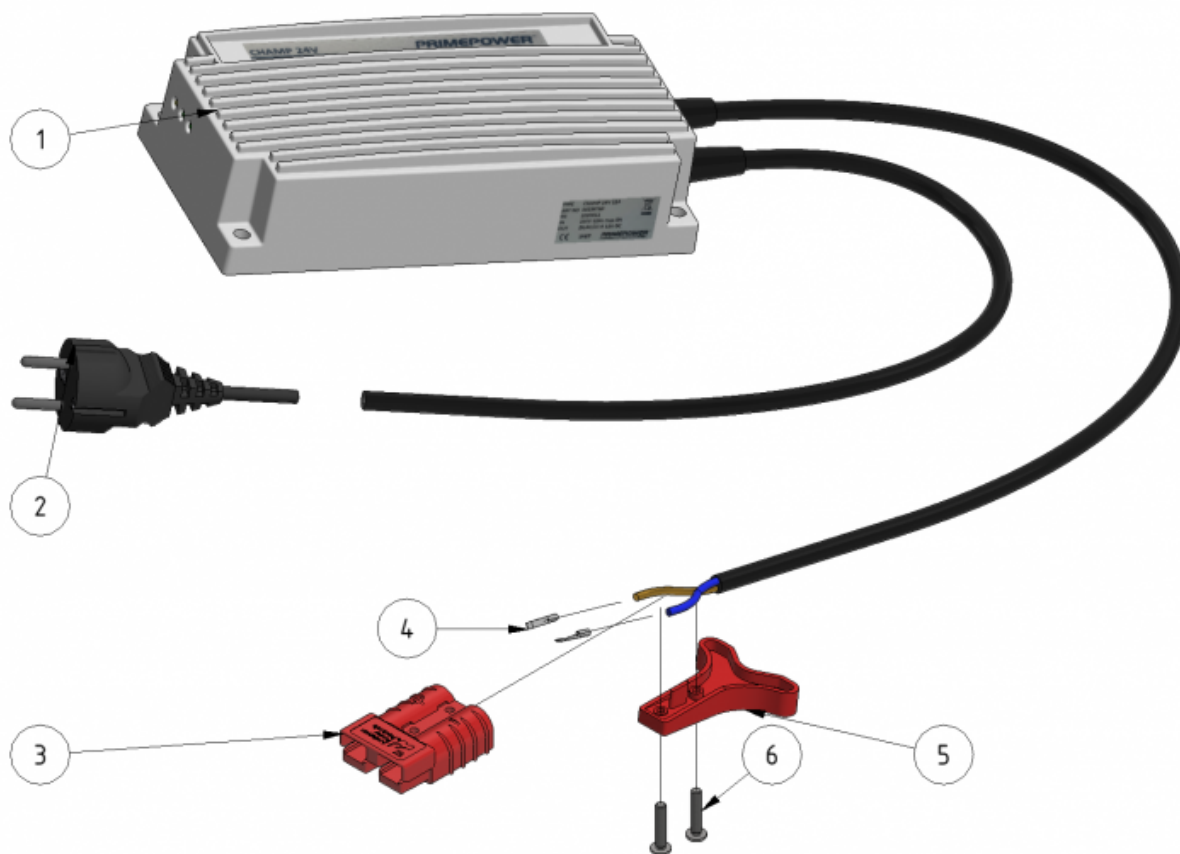

Charger 24/12 230V

Part number: 10051

Part of [EVO Cleaner](#)

ITEM	DESCRIPTION	PART NUMBER	QTY
1	Charger 24/12 230V	10051	1
2	Schuko 230 V	Schuko	1
3	Charging connector	909234	1
4	Cable connector	909234	2
5	Handle	909233	1
6	Screw M4 x 20	941078	2