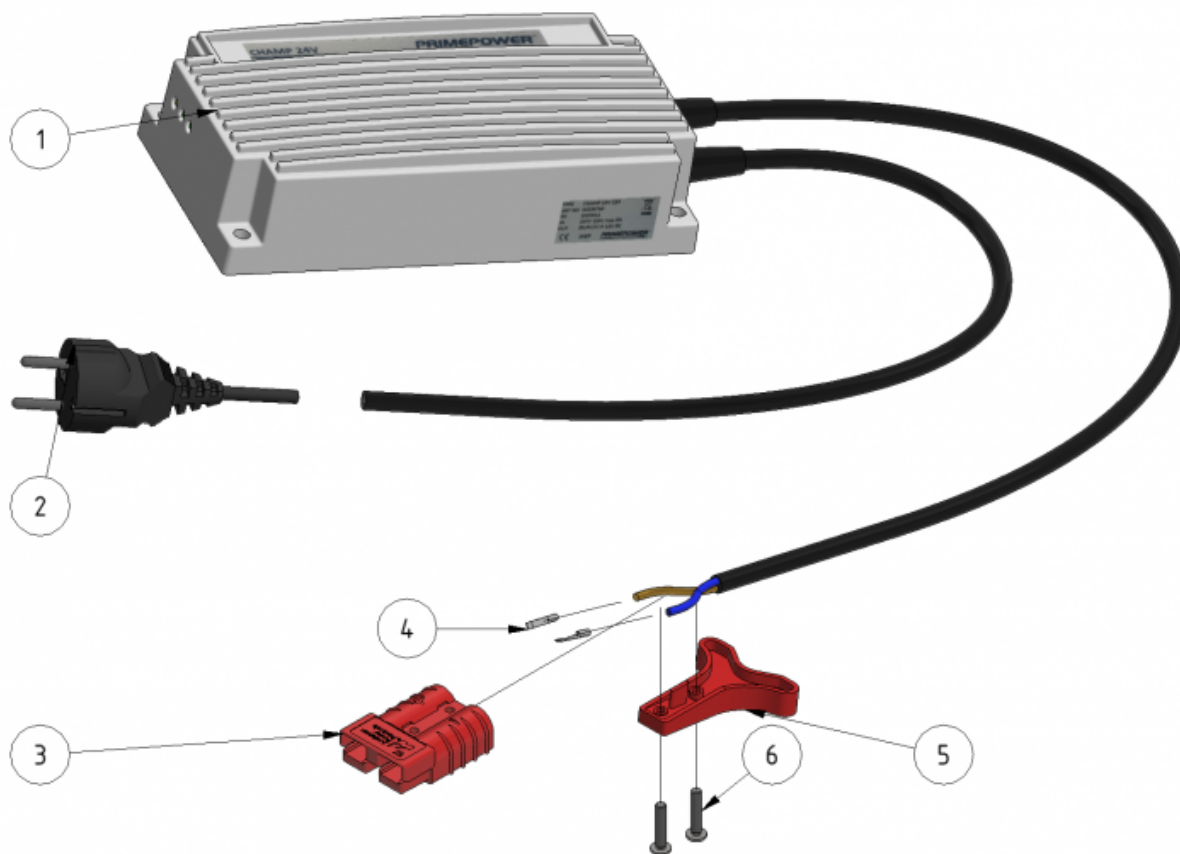

# Charger 24/12 230V

Part number: 10051

Part of [EVO Cleaner](#)

ITEM	DESCRIPTION	PART NUMBER	QTY
1	Charger 24/12 230V	10051	1
2	Schuko 230 V	Schuko	1
3	Charging connector	909234	1
4	Cable connector	909234	2
5	Handle	909233	1
6	Screw M4 x 20	941078	2