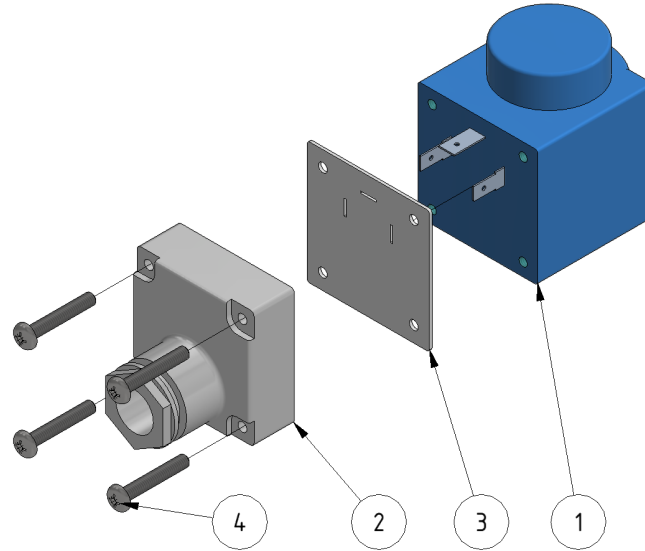

Coil, complete

Part of [Junction box assembly](#)

ITEM	DESCRIPTION	PART NUMBER	QTY
1	Coil	969205	1
2	Connector	969206	1
3	Gasket	969207	1
4	Screw	959208	4

From:
<https://wiki.envirologic.se/> - **Envirologic Support Wiki**