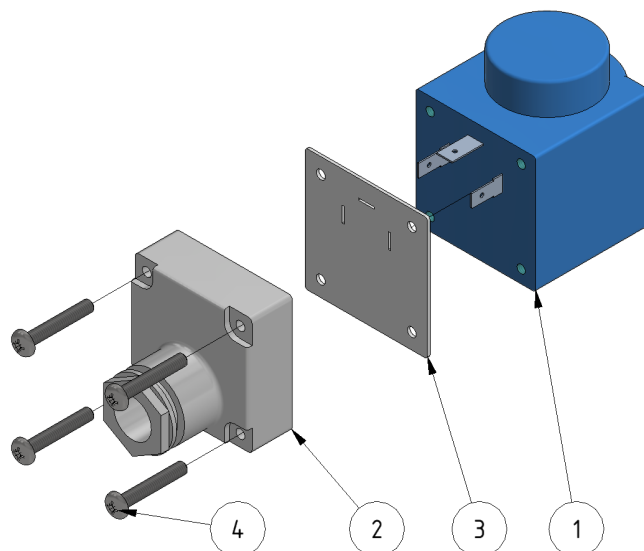

Coil, complete

Part of [Junction box assembly](#)

ITEM	DESCRIPTION	PART NUMBER	QTY
1	Coil	969205	1
2	Connector	969206	1
3	Gasket	969207	1
4	Screw	959208	4

From:
<https://wiki.envirologic.se/> - **Envirologic Support Wiki**