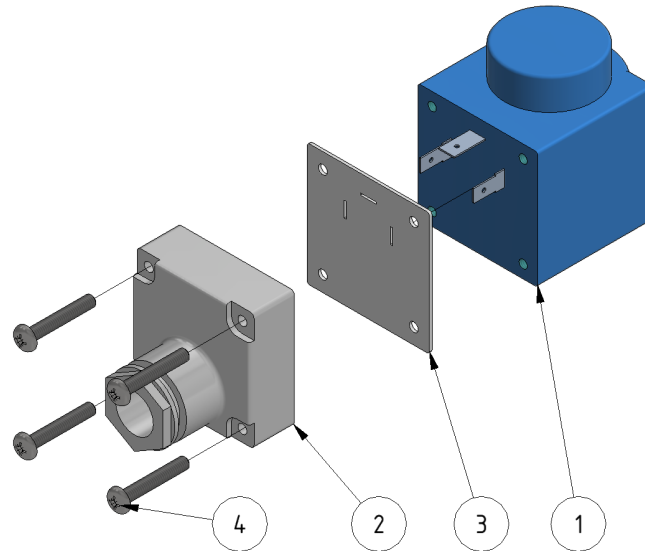

Coil, complete

Part of [Junction box assembly](#)

ITEM	DESCRIPTION	PART NUMBER	QTY
1	Coil	969205	1
2	Connector	969206	1
3	Gasket	969207	1
4	Screw	959208	4

From:

<https://wiki.envirologic.se/> - **Envirologic Support Wiki**