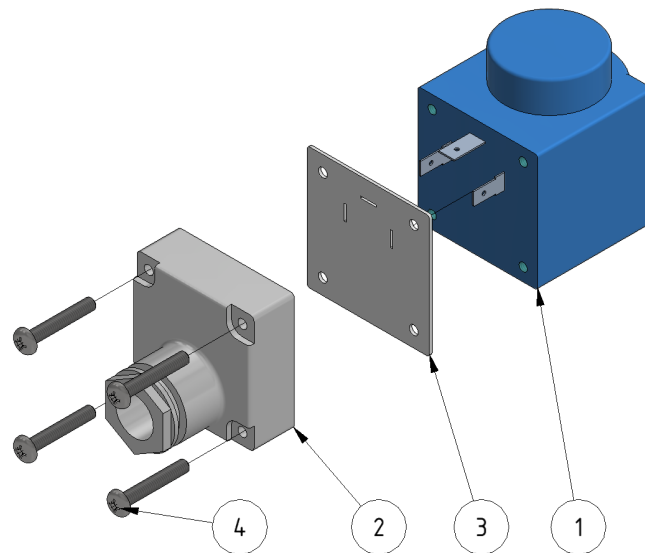

Coil, complete

Part number: 1101100

Part of [Junction box assembly](#)

ITEM	DESCRIPTION	PART NUMBER	QTY
1	Coil	969205	1
2	Connector	969206	1
3	Gasket	969207	1
4	Screw	959208	4

From:

<https://wiki.envirologic.se/> - **Envirologic Support Wiki**