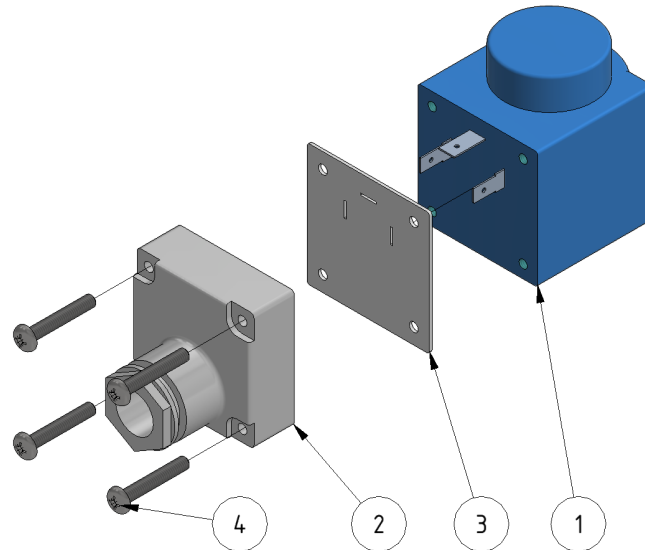

Coil, complete

Part number: 1101100

Part of [Junction box assembly](#)

| ITEM | DESCRIPTION | PART NUMBER | QTY |
|------|-------------|-------------|-----|
| 1 | Coil | 969205 | 1 |
| 2 | Connector | 969206 | 1 |
| 3 | Gasket | 969207 | 1 |
| 4 | Screw | 959208 | 4 |