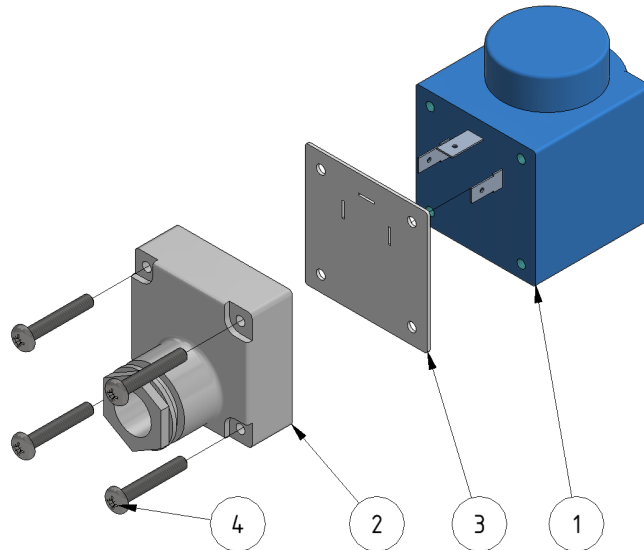

Coil, complete

Part number: 1101100

Part of [Junction box assembly](#)

ITEM	DESCRIPTION	PART NUMBER	QTY
1	Coil	969205	1
2	Connector	969206	1
3	Gasket	969207	1
4	Screw	959208	4

From:
<https://wiki.envirologic.se/> - **Envirologic Support Wiki**