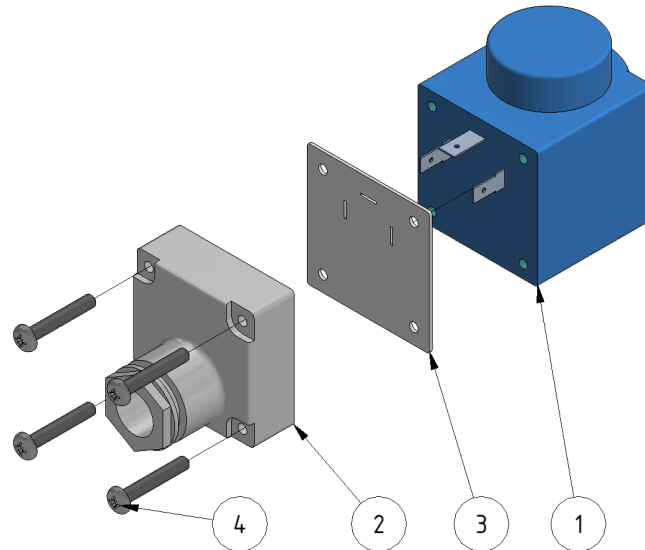

Coil, complete

Part number: 1101100

Part of [Junction box assembly](#)

ITEM	DESCRIPTION	PART NUMBER	QTY
1	Coil	969205	1
2	Connector	969206	1
3	Gasket	969207	1
4	Screw	959208	4

From:

<https://wiki.envirologic.se/> - **Envirologic Support Wiki**