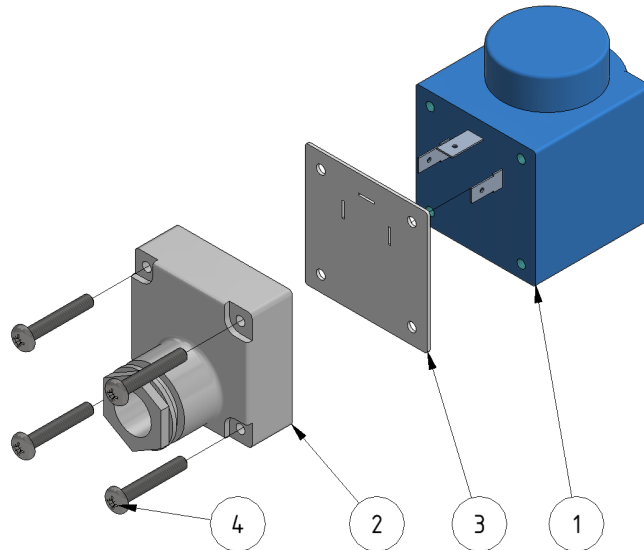

# Coil, complete

Part number: 1101100

Part of [Junction box assembly](#)

| ITEM | DESCRIPTION | PART NUMBER | QTY |
|------|-------------|-------------|-----|
| 1    | Coil        | 969205      | 1   |
| 2    | Connector   | 969206      | 1   |
| 3    | Gasket      | 969207      | 1   |
| 4    | Screw       | 959208      | 4   |