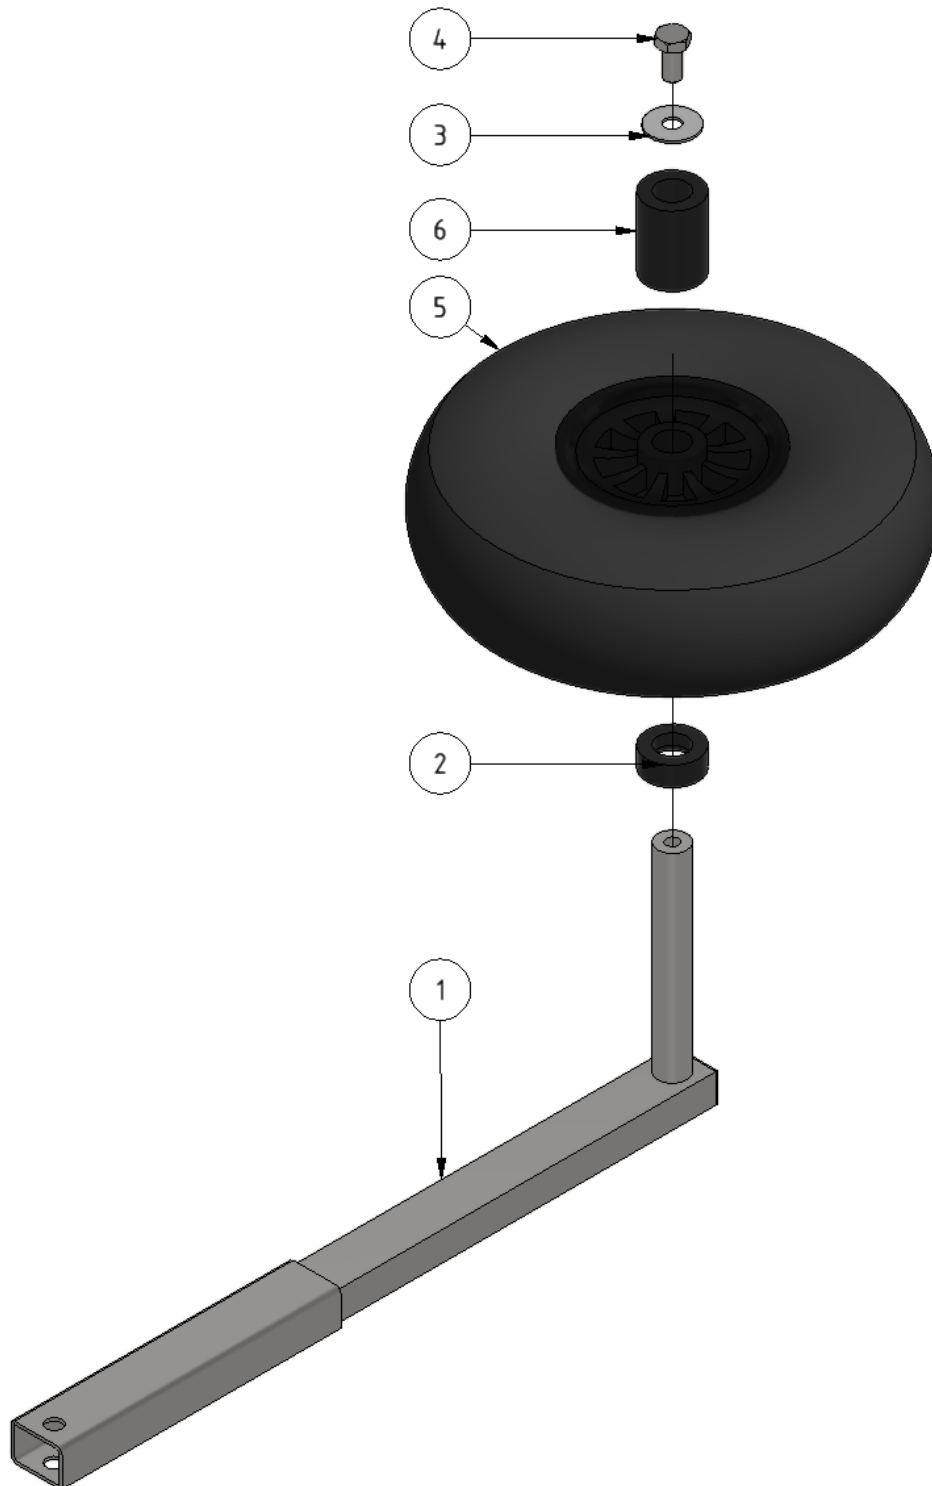

Side wheel assembly

Part of [EVO Cleaner assembly 4 - 1109500](#)

ITEM	DESCRIPTION	PART NUMBER	QTY
1	Support wheel rod	1101061	1
2	Spacer	1401021	1

ITEM	DESCRIPTION	PART NUMBER	QTY
3	Washer M10, large	941043	1
4	Screw M10 x 20	941019	1
5	Wheel	1101125	1
6	Spacer	1401020	1