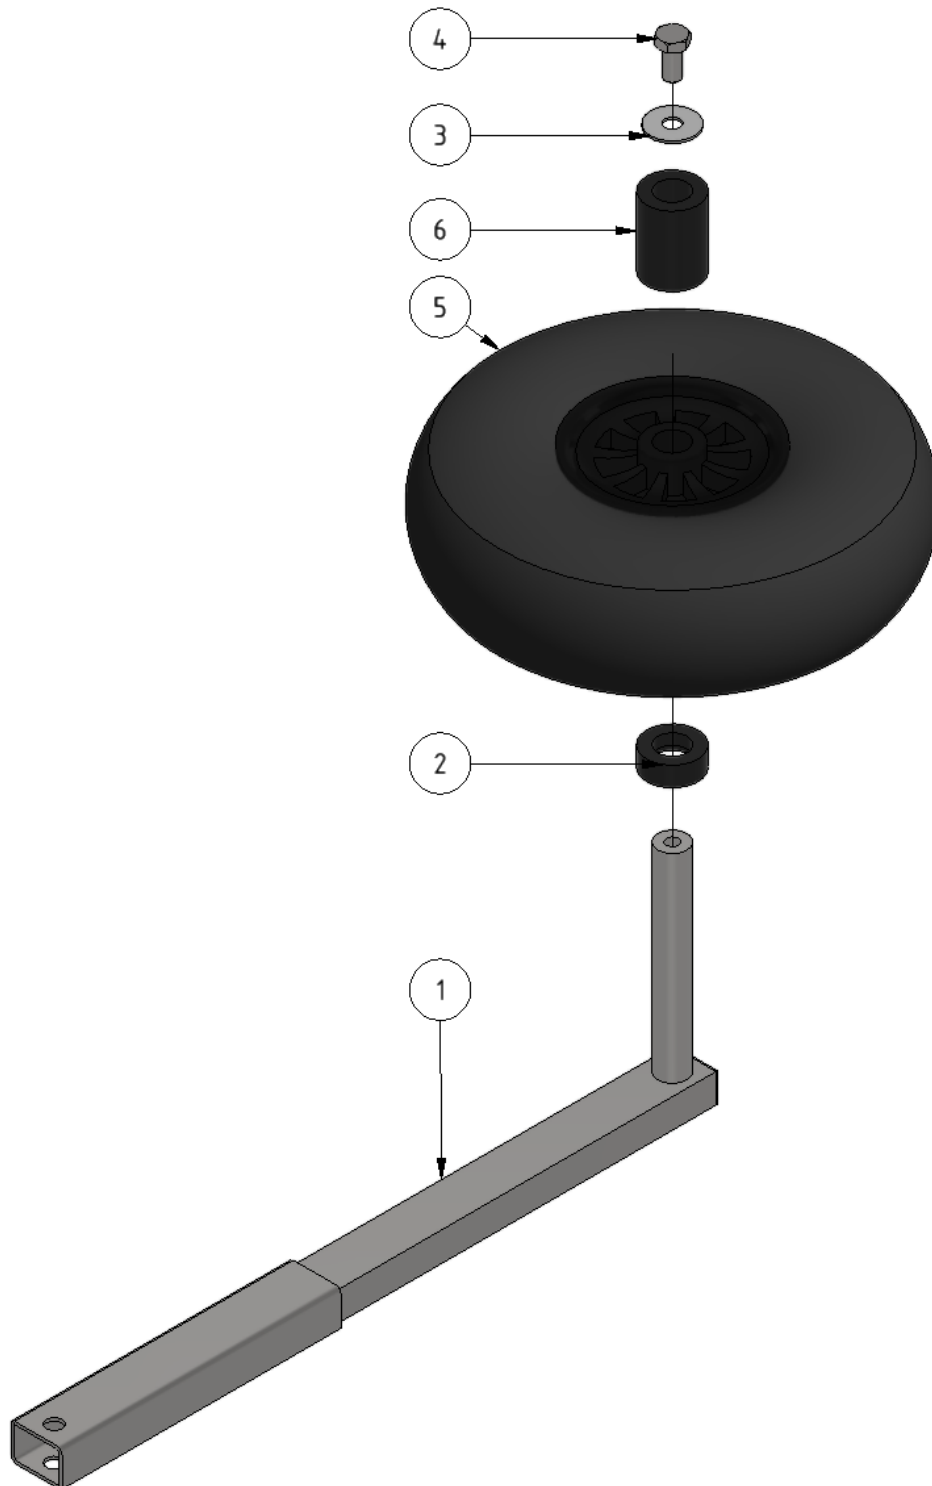

Side wheel assembly

Part of [EVO Cleaner assembly 4 - 1109500](#)

| ITEM | DESCRIPTION | PART NUMBER | QTY |
|------|-------------------|-------------|-----|
| 1 | Support wheel rod | 1101061 | 1 |
| 2 | Spacer | 1401021 | 1 |

| ITEM | DESCRIPTION | PART NUMBER | QTY |
|------|-------------------|-------------|-----|
| 3 | Washer M10, large | 941043 | 1 |
| 4 | Screw M10 x 20 | 941019 | 1 |
| 5 | Wheel | 1101125 | 1 |
| 6 | Spacer | 1401020 | 1 |