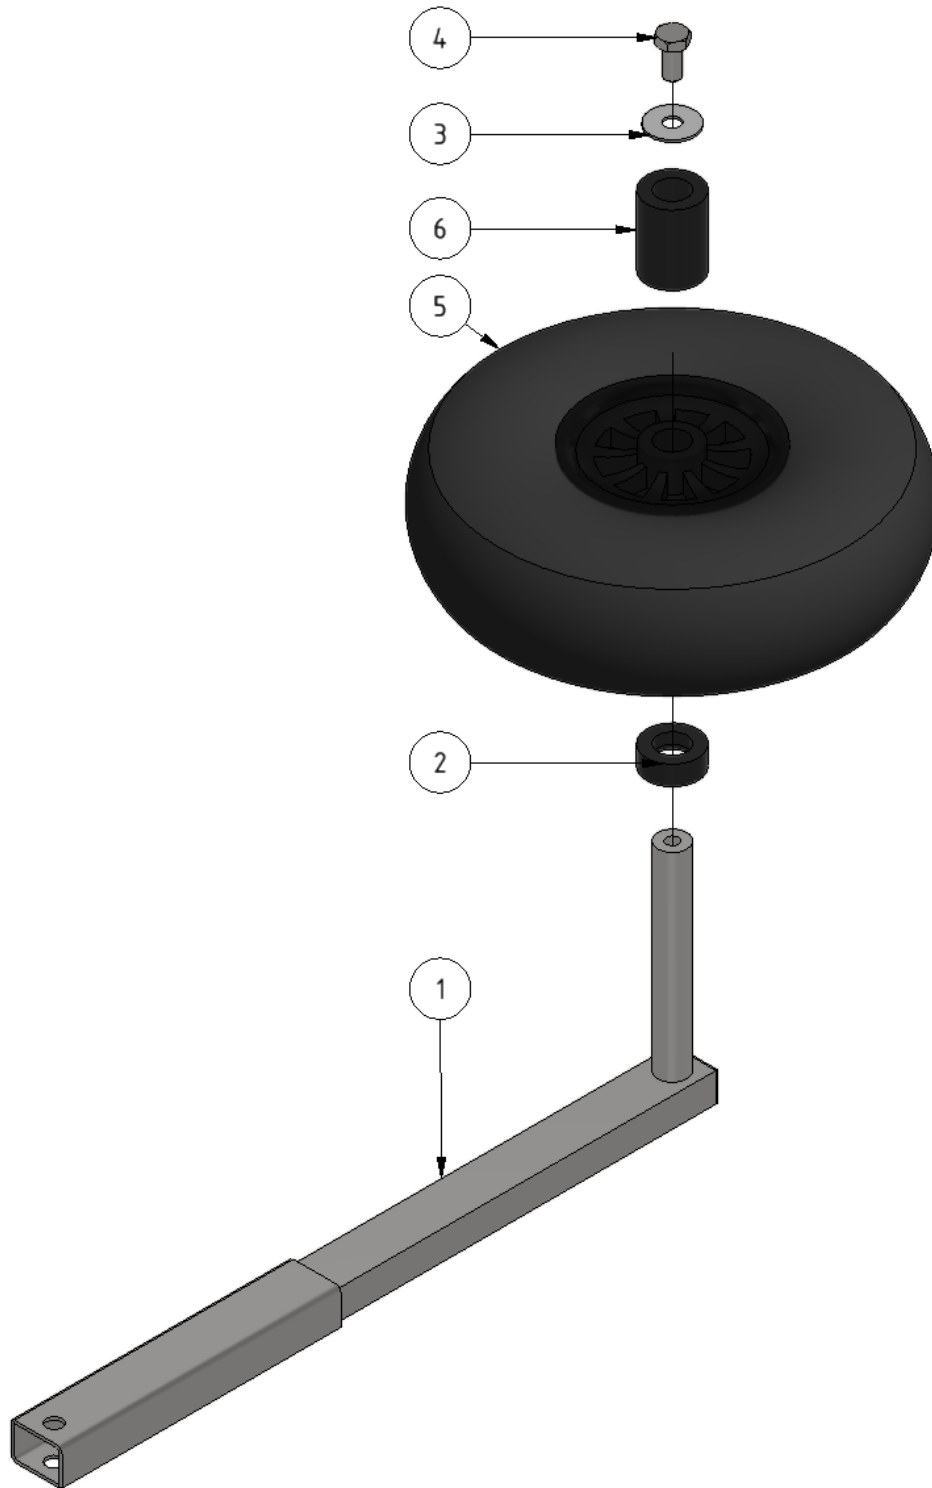

Side wheel assembly

Part number: 1101113

Part of [EVO Cleaner assembly 4 - 1109500](#)

ITEM	DESCRIPTION	PART NUMBER	QTY
1	Support wheel rod	1101061	1

ITEM	DESCRIPTION	PART NUMBER	QTY
2	Spacer	1401021	1
3	Washer M10, large	941043	1
4	Screw M10 x 20	941019	1
5	Wheel	1101125	1
6	Spacer	1401020	1