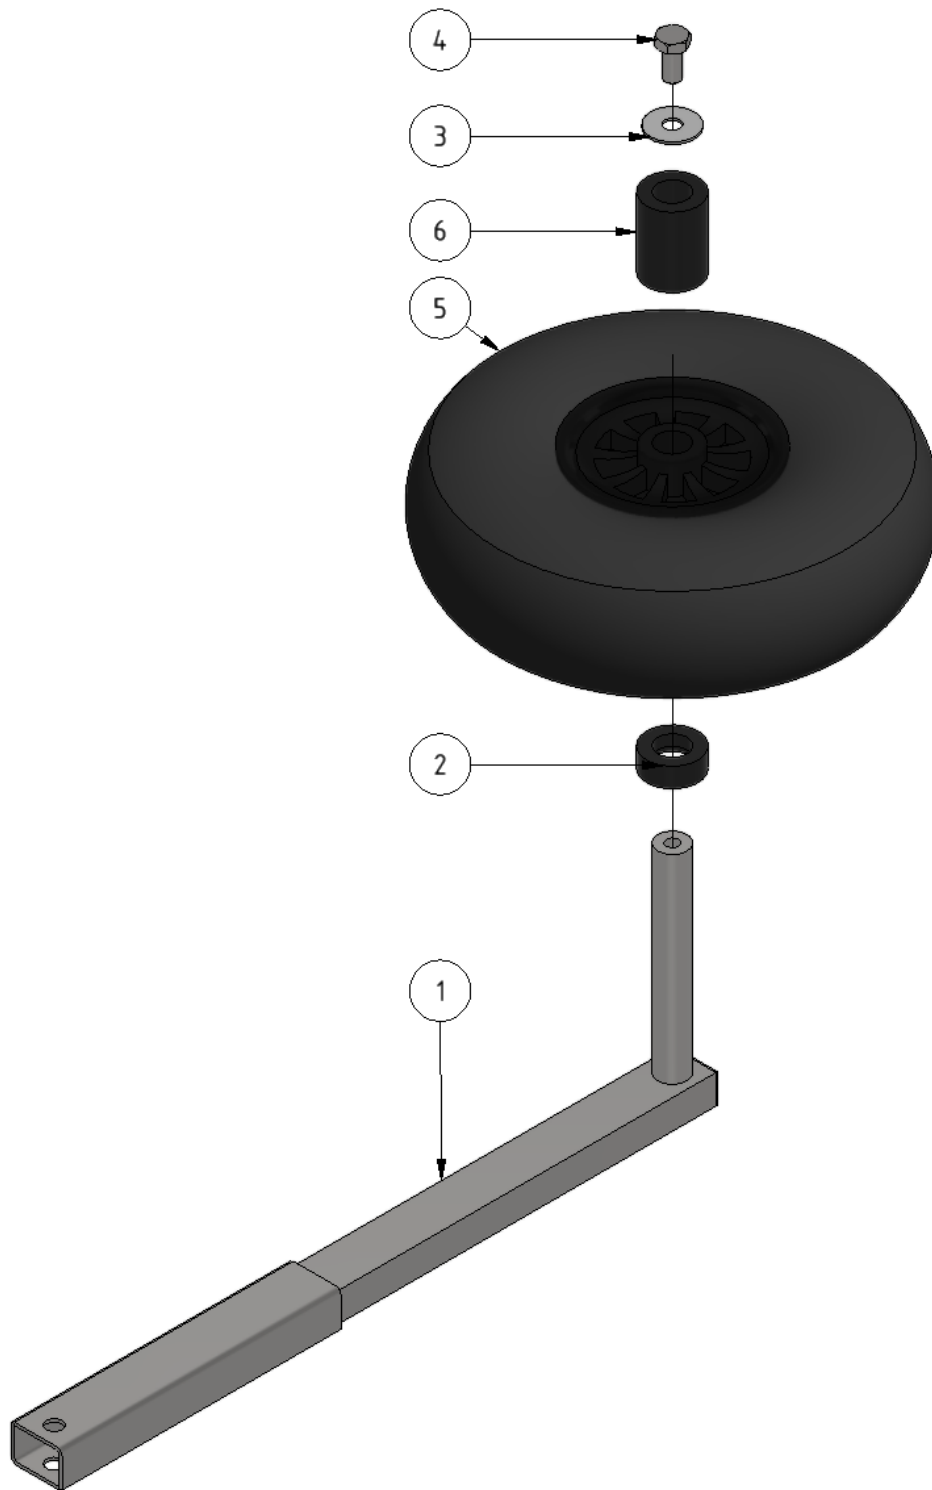

Side wheel assembly

Part number: 1101113

Part of [EVO Cleaner assembly 4 - 1109500](#)

ITEM	DESCRIPTION	PART NUMBER	QTY
1	Support wheel rod	1101061	1

ITEM	DESCRIPTION	PART NUMBER	QTY
2	Spacer	1401021	1
3	Washer M10, large	941043	1
4	Screw M10 x 20	941019	1
5	Wheel	1101125	1
6	Spacer	1401020	1