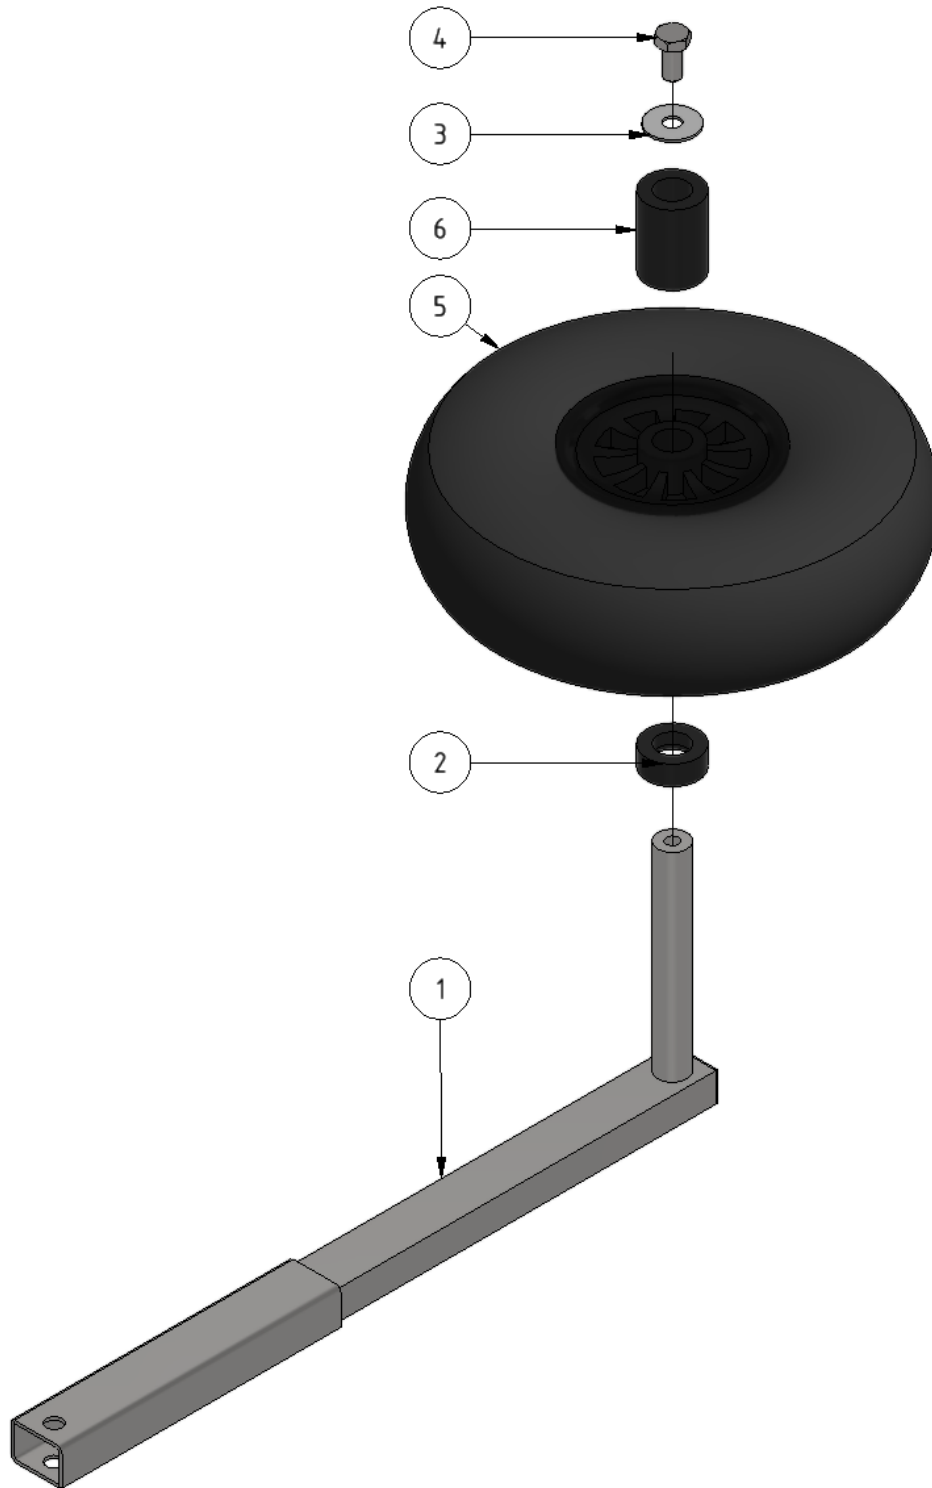

# Guidance wheel, complete

Part number: 1101113

Part of [EVO Cleaner assembly 4 - 1109500](#)

ITEM	DESCRIPTION	PART NUMBER	QTY
1	Support wheel rod	1101061	1

ITEM	DESCRIPTION	PART NUMBER	QTY
2	Spacer	1401021	1
3	Washer M10, large	941043	1
4	Screw M10 x 20	941019	1
5	Wheel	1101125	1
6	Spacer	1401020	1