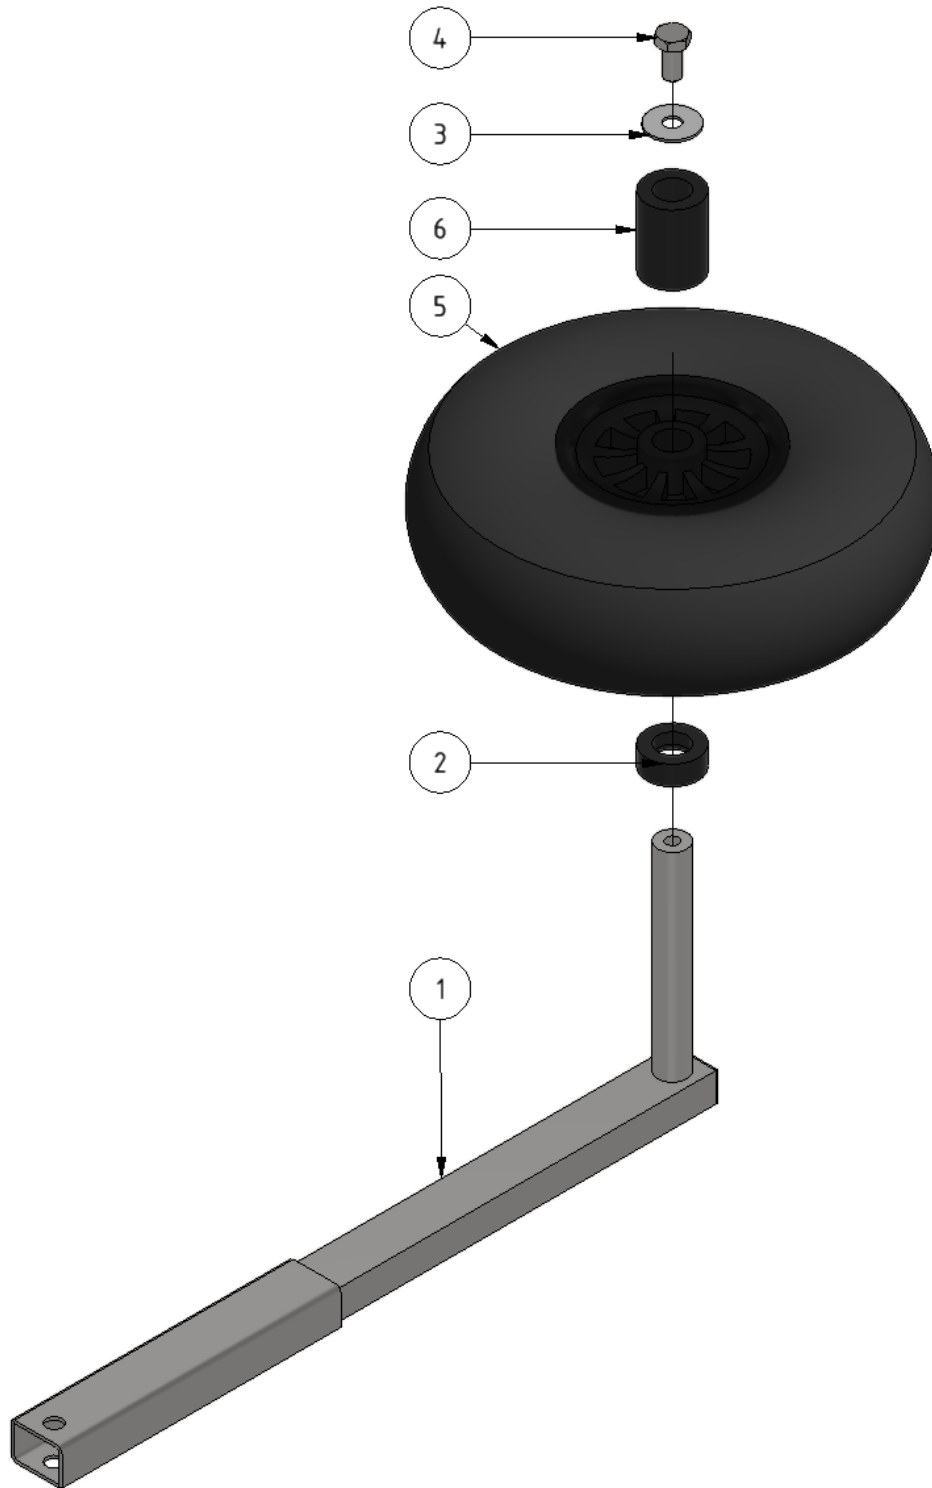

Guidance wheel, complete

Part number: 1101113

Part of [EVO Cleaner assembly 4 - 1109500](#)

ITEM	DESCRIPTION	PART NUMBER	QTY
1	Support wheel rod	1101061	1

ITEM	DESCRIPTION	PART NUMBER	QTY
2	Spacer	1401021	1
3	Washer M10, large	941043	1
4	Screw M10 x 20	941019	1
5	Wheel	1101125	1
6	Spacer	1401020	1