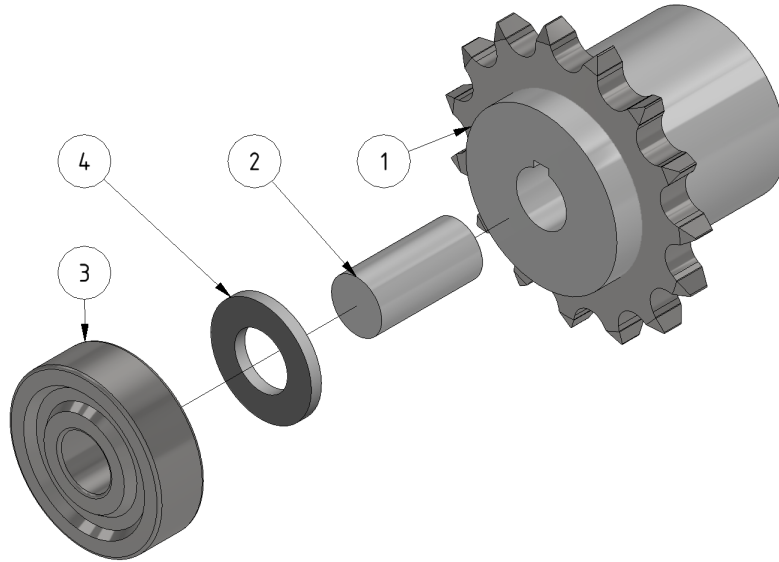

Drive axle

Part of [Hose reel drive unit](#)

ITEM	DESCRIPTION	PART NUMBER	QTY
1	Hub	701061	1
2	Pin	701062	1
3	Bearing 6200 stainless	931004	1
4	Washer M10	941022	1

From: <https://wiki.envirologic.se/> - **Envirologic Support Wiki**