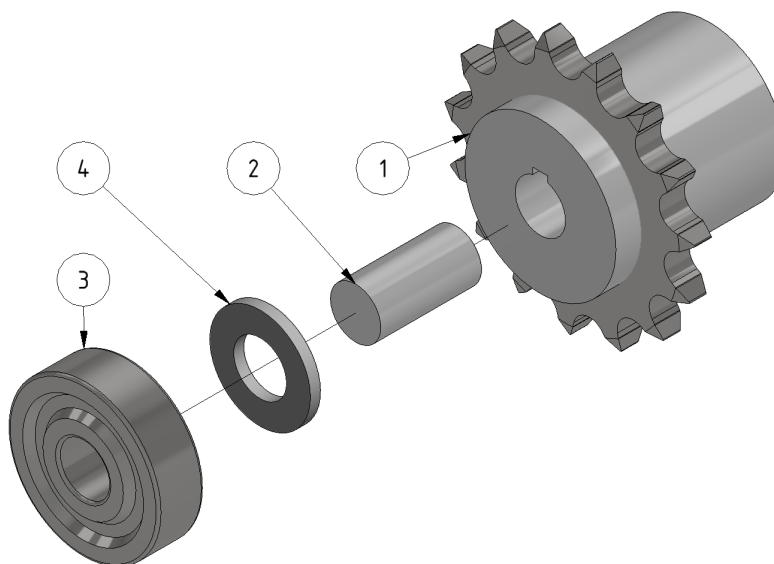

Drive axle

Part number: 1101124

Part of [Hose reel drive unit](#)

ITEM	DESCRIPTION	PART NUMBER	QTY
1	Hub	701061	1
2	Pin	701062	1
3	Bearing 6200 stainless	931004	1
4	Washer M10	941022	1

From:
<https://wiki.envirologic.se/> - **Envirologic Support Wiki**