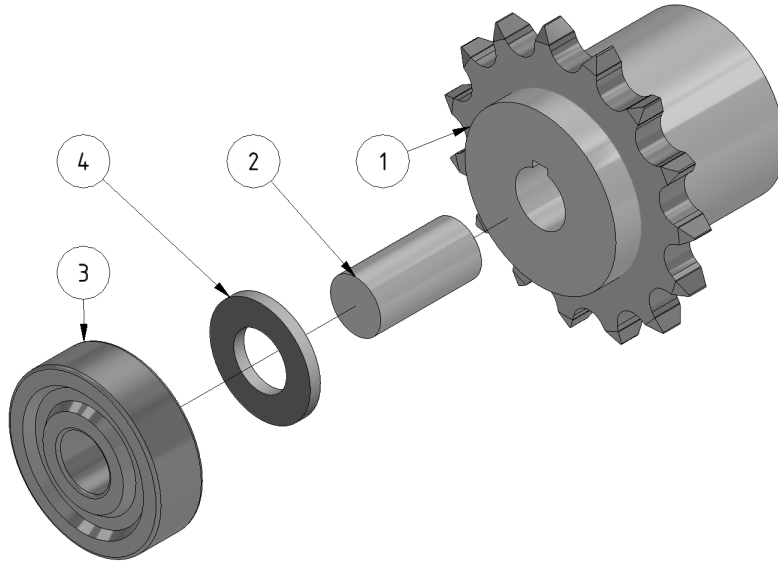

# Drive axle

Part number: 1101124

Part of [Hose reel drive unit](#)

ITEM	DESCRIPTION	PART NUMBER	QTY
1	Hub	701061	1
2	Pin	701062	1
3	Bearing 6200 stainless	931004	1
4	Washer M10	941022	1

From:  
<https://wiki.envirologic.se/> - **Envirologic Support Wiki**