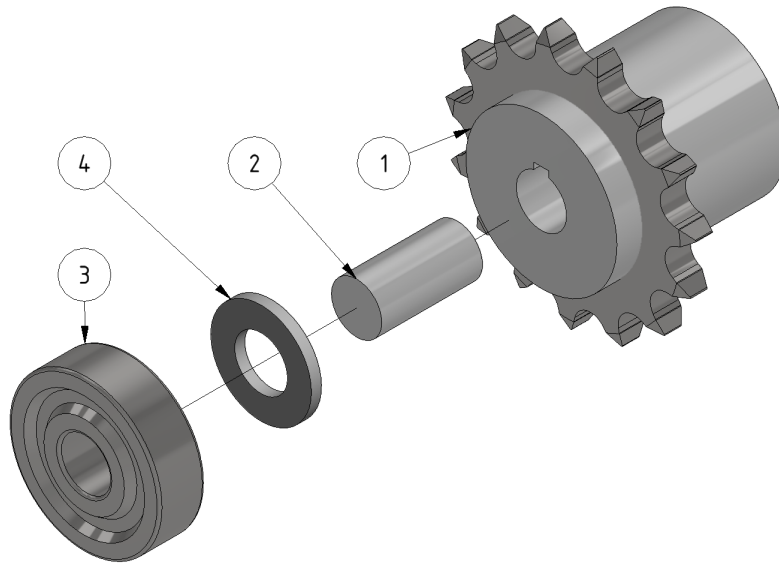

Drive axle

Part number: 1101124

Part of [Hose reel drive unit](#)

ITEM	DESCRIPTION	PART NUMBER	QTY
1	Hub	701061	1
2	Pin	701062	1
3	Bearing 6200 stainless	931004	1
4	Washer M10	941022	1

From:
<https://wiki.envirologic.se/> - **Envirologic Support Wiki**