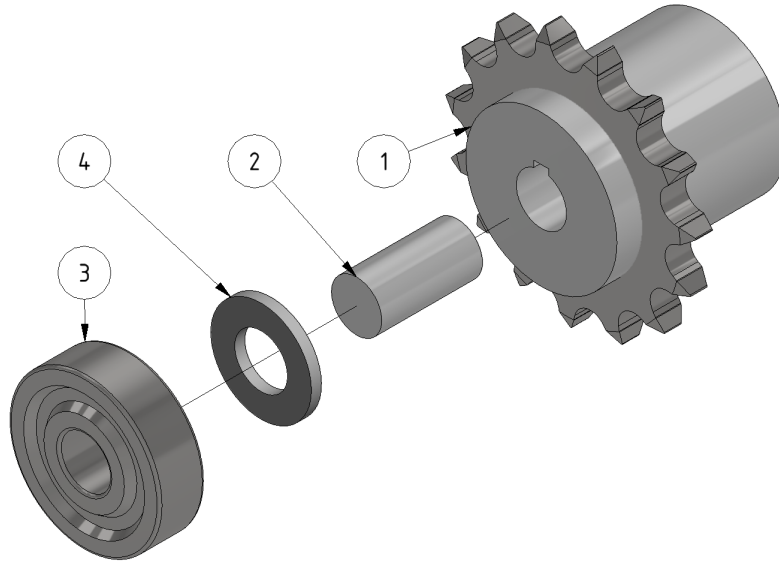

# Drive axle

Part number: 1101124

Part of [Hose reel drive unit](#)

ITEM	DESCRIPTION	PART NUMBER	QTY
1	Hub	701061	1
	Sprocket 15z	501004	1
2	Pin	701062	1
3	Bearing 6200 stainless	931004	1
4	Washer M10	941022	1