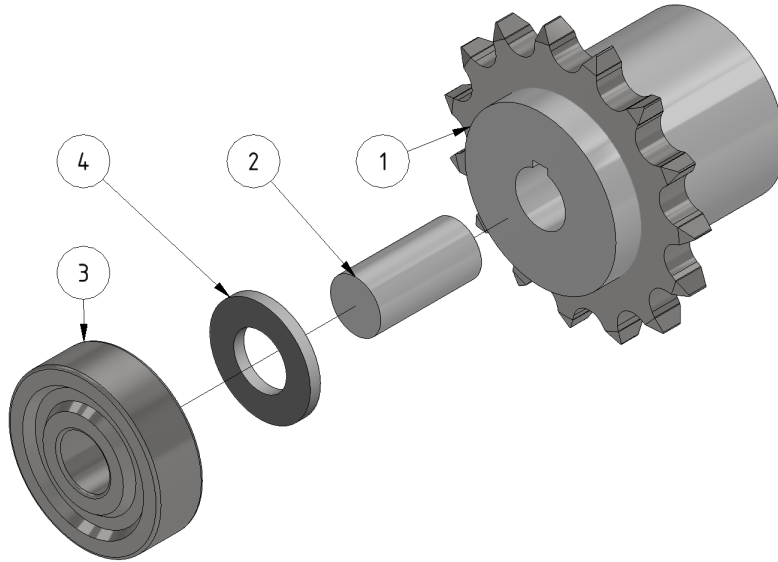

# Drive axle

Part number: 1101124

Part of [Hose reel drive unit](#)

ITEM	DESCRIPTION	PART NUMBER	QTY
1	Hub	701061	1
	Sprocket 15z	501004	1
2	Pin	701062	1
3	Bearing 6200 stainless	931004	1
4	Washer M10	941022	1