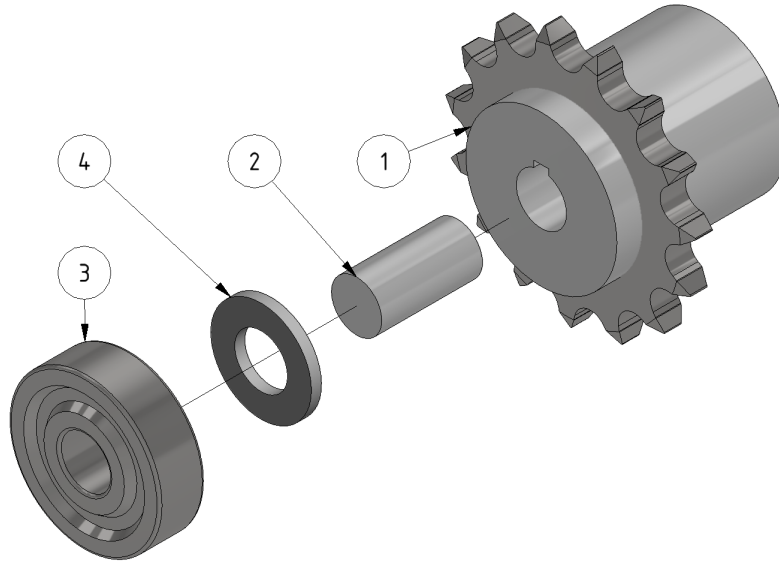

Drive axle

Part number: 1101124

Part of [Hose reel drive unit](#)

ITEM	DESCRIPTION	PART NUMBER	QTY
1	Hub	701061	1
	Sprocket 15z	501004	1
2	Pin	701062	1
3	Bearing 6200 stainless	931004	1
4	Washer M10	941022	1