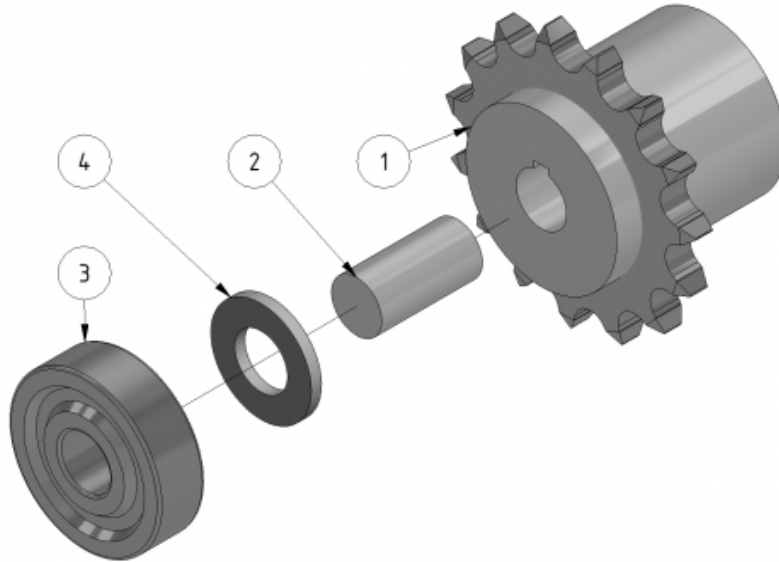

# Drive axle

Part number: 1101124

Part of [Hose reel drive unit](#)

ITEM	DESCRIPTION	PART NUMBER	QTY
1	Hub	701061	1
	Sprocket 15z	501004	1
2	Pin	701062	1
3	Bearing 6200 stainless	931004	1
4	Washer M10	941022	1