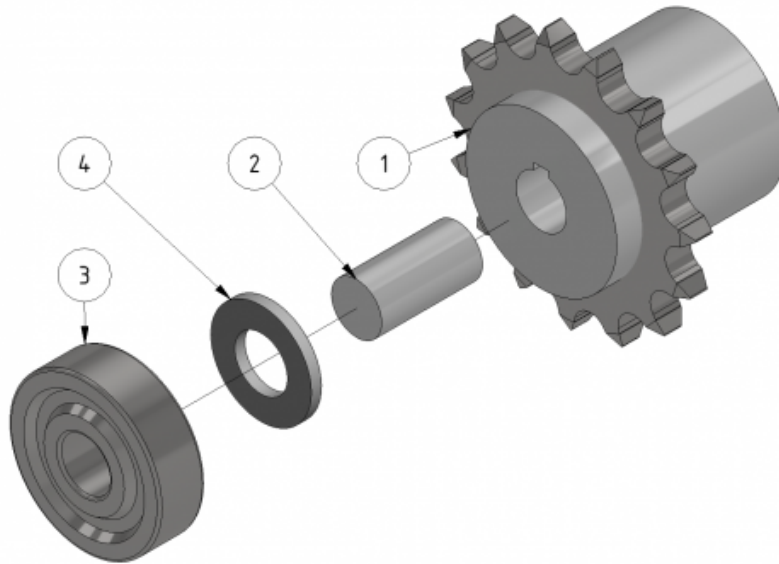

Drive axle

Part number: 1101124

Part of [Hose reel drive unit](#)

ITEM	DESCRIPTION	PART NUMBER	QTY
1	Hub	701061	1
	Sprocket 15z	501004	1
2	Pin	701062	1
3	Bearing 6200 stainless	931004	1
4	Washer M10	941022	1