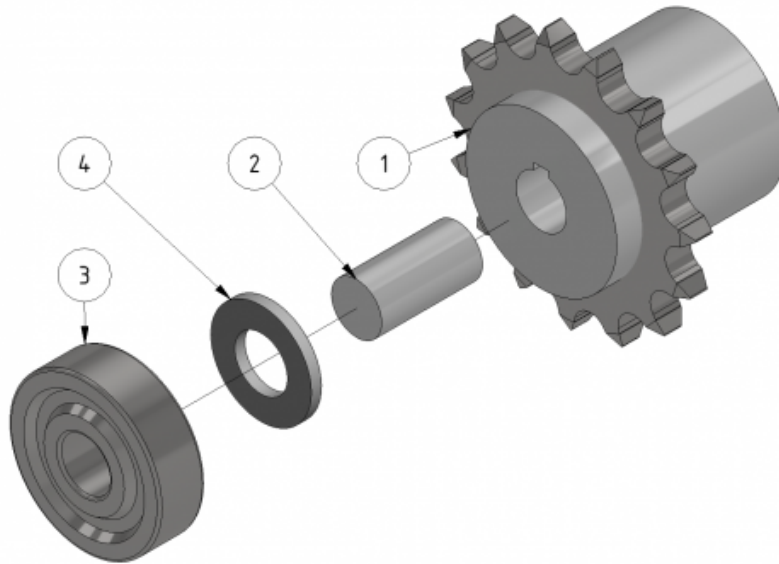

# Drive axle

Part number: 1101124

Part of [Hose reel drive unit](#)

ITEM	DESCRIPTION	PART NUMBER	QTY
1	Hub	701061	1
	Sprocket 15z	501004	1
2	Pin	701062	1
3	Bearing 6200 stainless	931004	1
4	Washer M10	941022	1