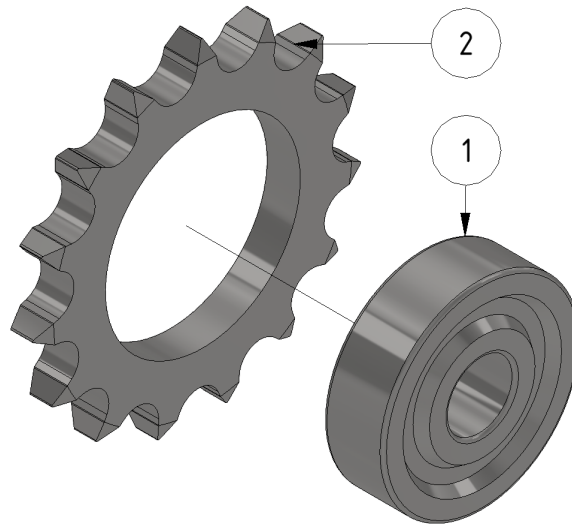

Chain wheel

Part of [Telescope assembly](#) and [Middle boom assembly](#)

ITEM	DESCRIPTION	PART NUMBER	QTY
1	Bearing 6200 stainless	931004	1
2	Sprocket wheel, 15 teeth	501004	1

From:

<https://wiki.envirologic.se/> - **Envirologic Support Wiki**