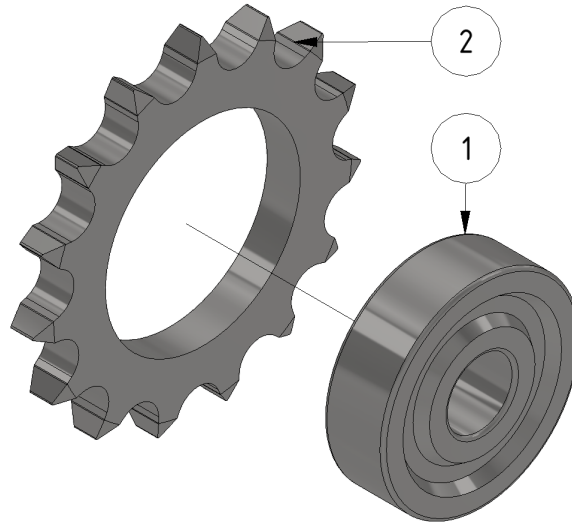

Chain wheel

Part of [Telescope assembly](#) and [Middle boom assembly](#)

ITEM	DESCRIPTION	PART NUMBER	QTY
1	Bearing 6200 stainless	931004	1
2	Sprocket wheel, 15 teeth	501004	1

From:

<https://wiki.envirologic.se/> - **Envirologic Support Wiki**