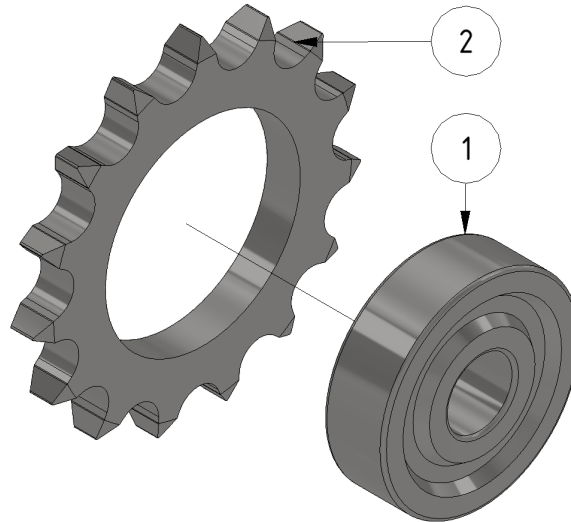

Chain wheel

Part of [Telescope assembly](#) and [Middle boom assembly](#)

ITEM	DESCRIPTION	PART NUMBER	QTY
1	Bearing 6200 stainless	931004	1
2	Sprocket wheel, 15 teeth	501004	1

From:

<https://wiki.envirologic.se/> - **Envirologic Support Wiki**