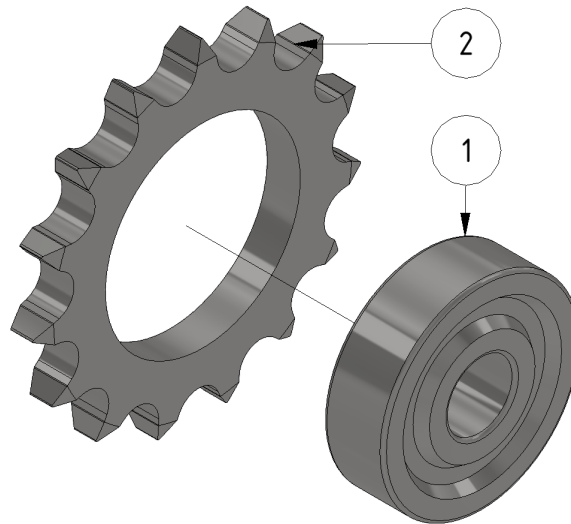

Chain wheel

Part number: 1101163

Part of [Telescope assembly](#) and [Middle boom assembly](#)

ITEM	DESCRIPTION	PART NUMBER	QTY
1	Bearing 6200 stainless	931004	1
2	Sprocket wheel, 15 teeth	501004	1

From:
<https://wiki.envirologic.se/> - **Envirologic Support Wiki**