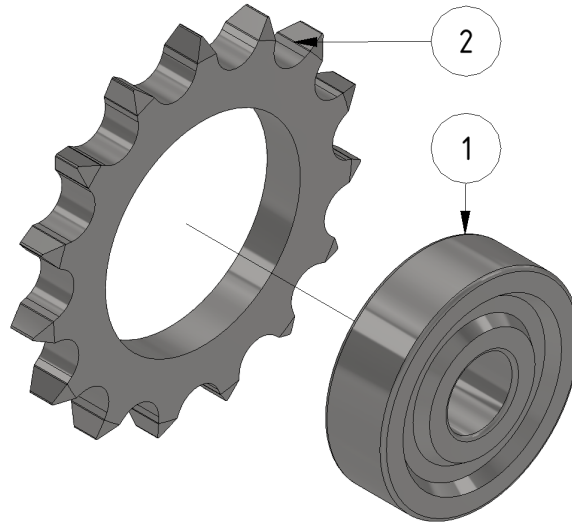

Chain wheel

Part number: 1101163

Part of [Telescope assembly](#) and [Middle boom assembly](#)

ITEM	DESCRIPTION	PART NUMBER	QTY
1	Bearing 6200 stainless	931004	1
2	Sprocket wheel, 15 teeth	501004	1

From:
<https://wiki.envirologic.se/> - **Envirologic Support Wiki**