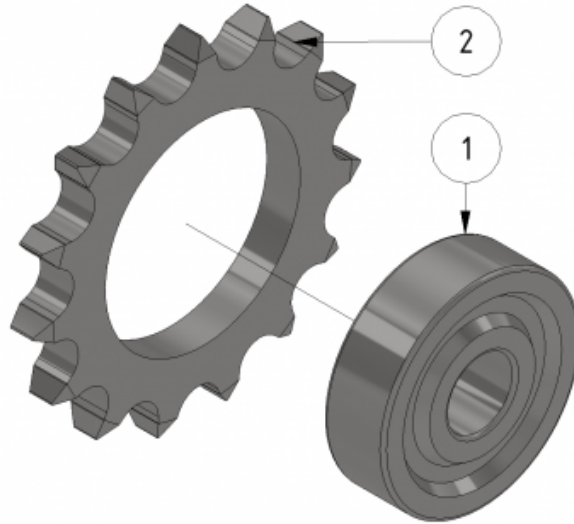

Chain wheel

Part number: 1101163

Part of [Telescope assembly](#) and [Middle boom assembly](#)

ITEM	DESCRIPTION	PART NUMBER	QTY
1	Bearing 6200 stainless	931004	1
2	Sprocket wheel, 15 teeth	501004	1

From:
<https://wiki.envirologic.se/> - **Envirologic Support Wiki**