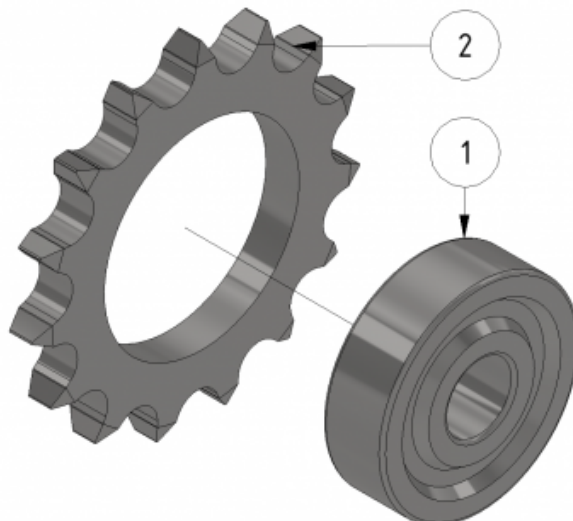

# Chain wheel

Part number: 1101163

Part of [Telescope assembly](#) and [Middle boom assembly](#)

| ITEM | DESCRIPTION              | PART NUMBER | QTY |
|------|--------------------------|-------------|-----|
| 1    | Bearing 6200 stainless   | 931004      | 1   |
| 2    | Sprocket wheel, 15 teeth | 501004      | 1   |