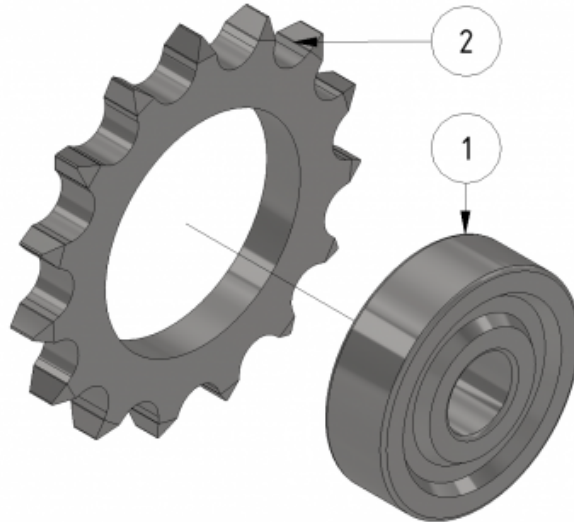

Chain wheel

Part number: 1101163

Part of [Telescope assembly](#) and [Middle boom assembly](#)

ITEM	DESCRIPTION	PART NUMBER	QTY
1	Bearing 6200 stainless	931004	1
2	Sprocket wheel, 15 teeth	501004	1

From:
<https://wiki.envirologic.se/> - **Envirologic Support Wiki**