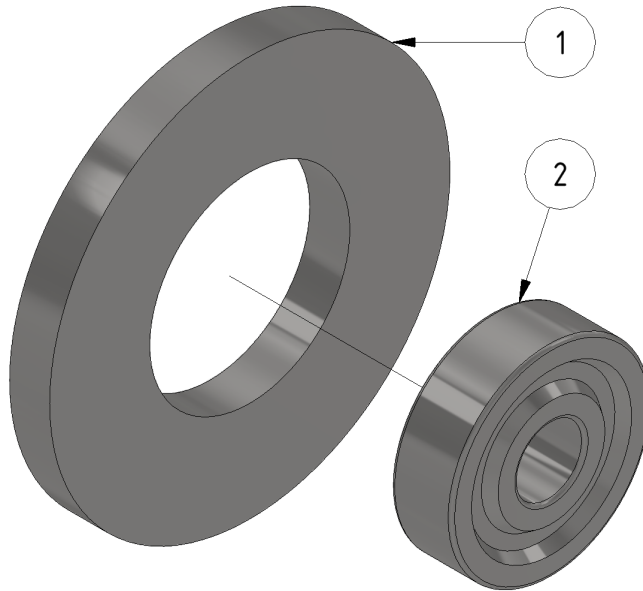

Roller wheel

Part of [Middle boom assembly](#)

ITEM	DESCRIPTION	PART NUMBER	QTY
1	Roller	701100	1
2	Bearing 6200 stainless	931004	1

From:
<https://wiki.envirologic.se/> - **Envirologic Support Wiki**

Permanent link:
<https://wiki.envirologic.se/doku.php/service:spl:1101197-1?rev=1601222099>