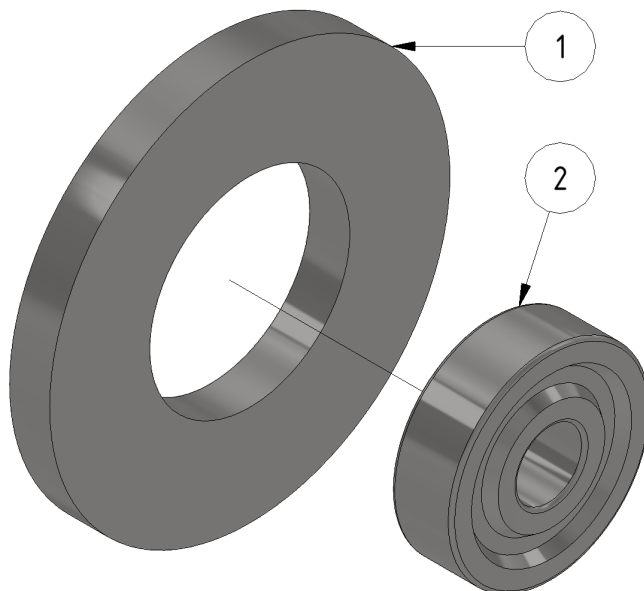

Roller wheel

Part of [Middle boom assembly](#)

ITEM	DESCRIPTION	PART NUMBER	QTY
1	Roller	701100	1
2	Bearing 6200 stainless	931004	1

From:
<https://wiki.envirologic.se/> - **Envirologic Support Wiki**

Permanent link:
<https://wiki.envirologic.se/doku.php/service:spl:1101197-1?rev=1601222099>