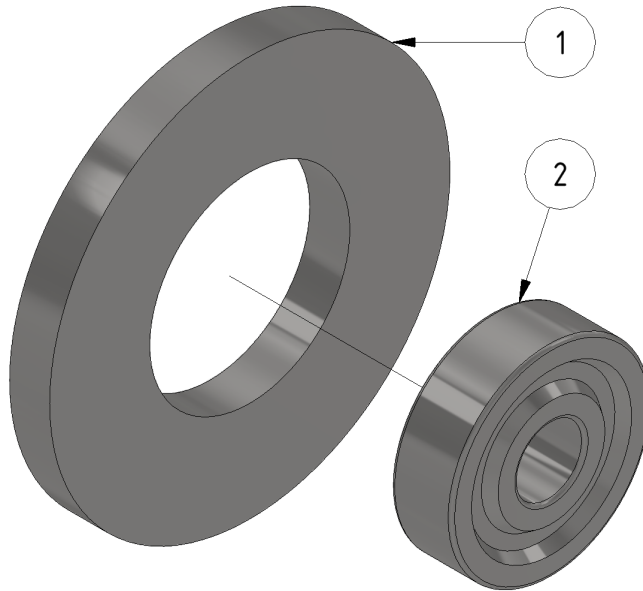

# Roller wheel

Part of [Middle boom assembly](#)

ITEM	DESCRIPTION	PART NUMBER	QTY
1	Roller	701100	1
2	Bearing 6200 stainless	931004	1

From:  
<https://wiki.envirologic.se/> - **Envirologic Support Wiki**