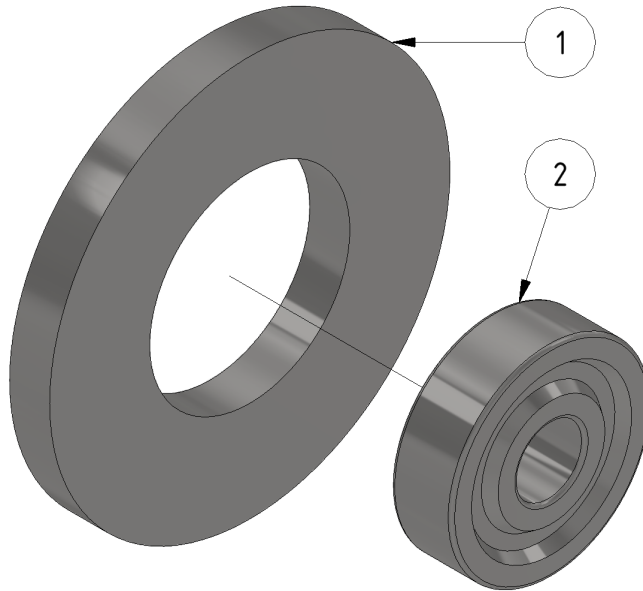

Roller wheel

Part number: 1101197

Part of [Middle boom assembly](#)

ITEM	DESCRIPTION	PART NUMBER	QTY
1	Roller	701100	1
2	Bearing 6200 stainless	931004	1

From:
<https://wiki.envirologic.se/> - **Envirologic Support Wiki**