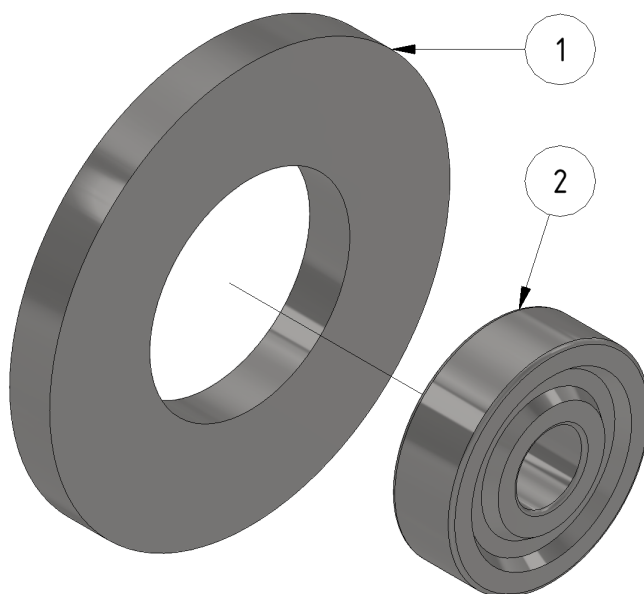

Roller wheel

Part number: 1101197

Part of [Middle boom assembly](#)

ITEM	DESCRIPTION	PART NUMBER	QTY
1	Roller	701100	1
2	Bearing 6200 stainless	931004	1

From:
<https://wiki.envirologic.se/> - **Envirologic Support Wiki**