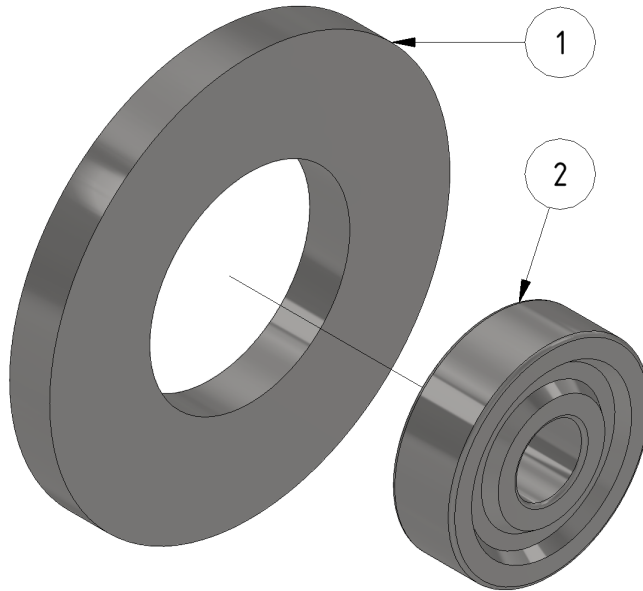

# Roller wheel

Part number: 1101197

Part of [Middle boom assembly](#)

ITEM	DESCRIPTION	PART NUMBER	QTY
1	Roller	701100	1
2	Bearing 6200 stainless	931004	1

From:  
<https://wiki.envirologic.se/> - **Envirologic Support Wiki**