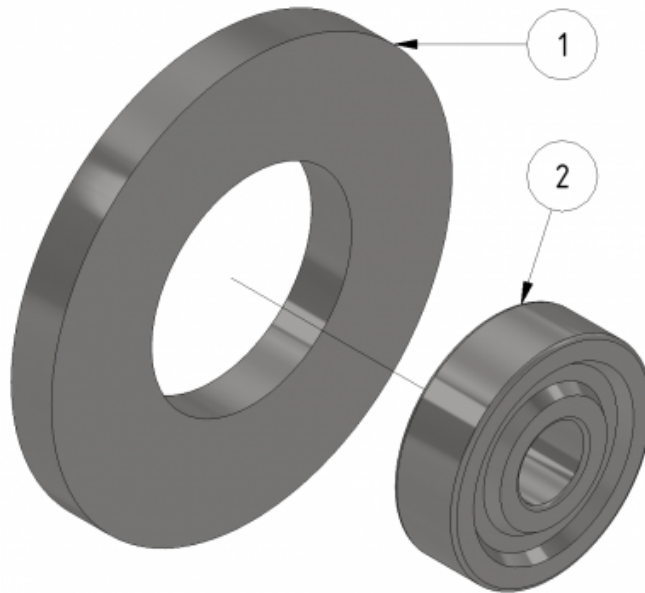

Roller wheel

Part number: 1101197

Part of [Middle boom assembly](#)

ITEM	DESCRIPTION	PART NUMBER	QTY
1	Roller	701100	1
2	Bearing 6200 stainless	931004	1

From:
<https://wiki.envirologic.se/> - **Envirologic Support Wiki**