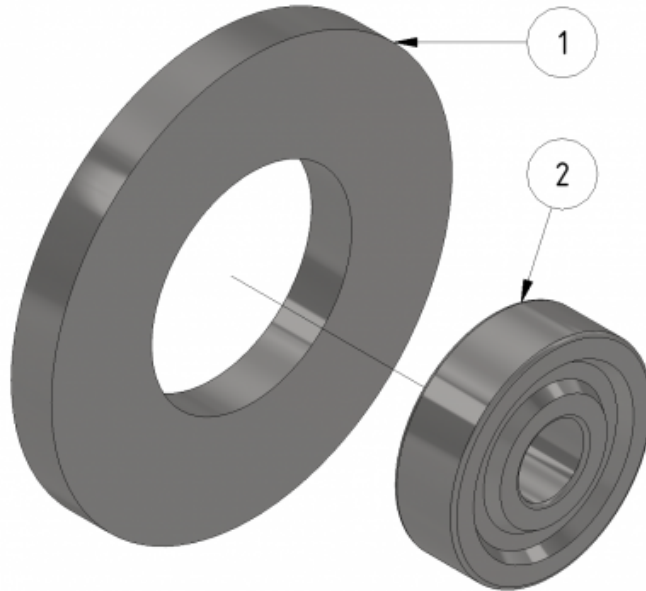

Roller wheel

Part number: 1101197

Part of [Middle boom assembly](#)

| ITEM | DESCRIPTION | PART NUMBER | QTY |
|------|------------------------|-------------|-----|
| 1 | Roller | 701100 | 1 |
| 2 | Bearing 6200 stainless | 931004 | 1 |