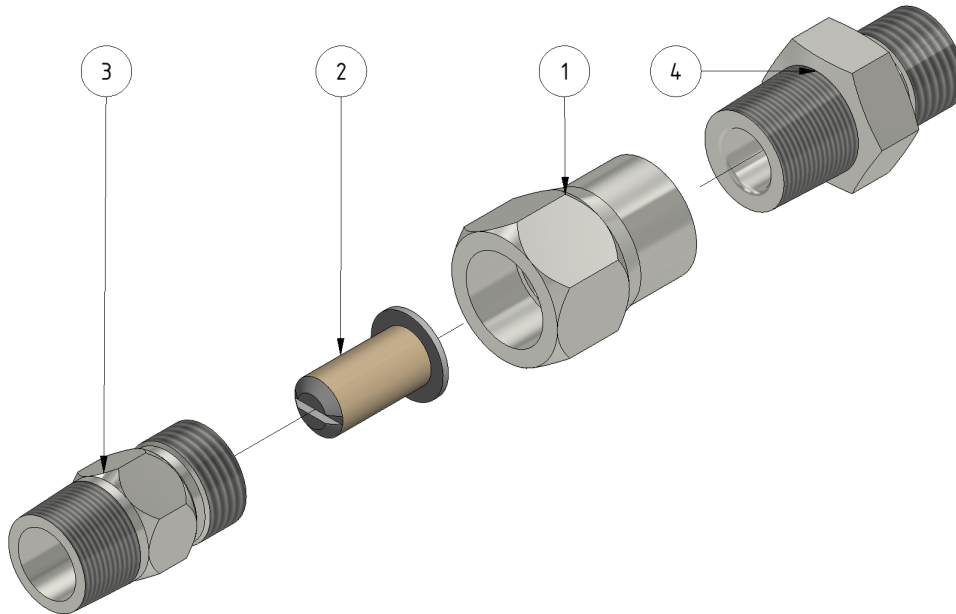

Water strainer/filter

Part of [EVO Cleaner](#)

ITEM	DESCRIPTION	PART NUMBER	QTY
1	Adapter 3/8 cone	961126	1
2	Strainer/filter stainless	961122	1
3	Body B3/8TT-SS	961123	1
4	Adapter 273-0606	961127_RF	1

From: