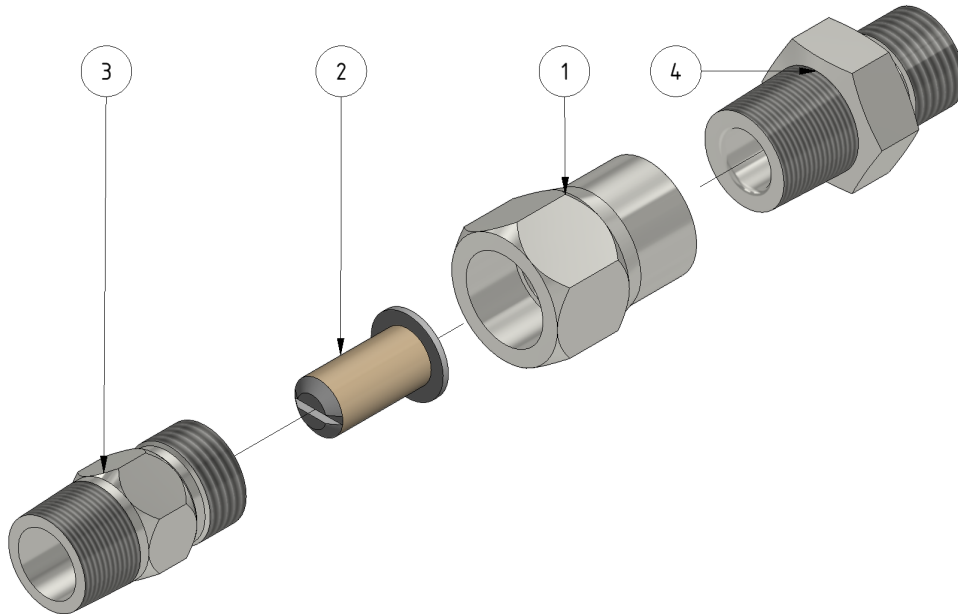

# Water strainer/filter

Part of [EVO Cleaner](#)

ITEM	DESCRIPTION	PART NUMBER	QTY
1	Adapter 3/8 cone	961126	1
2	Strainer/filter stainless	961122	1
3	Body B3/8TT-SS	961123	1
4	Adapter 273-0606	961127_RF	1