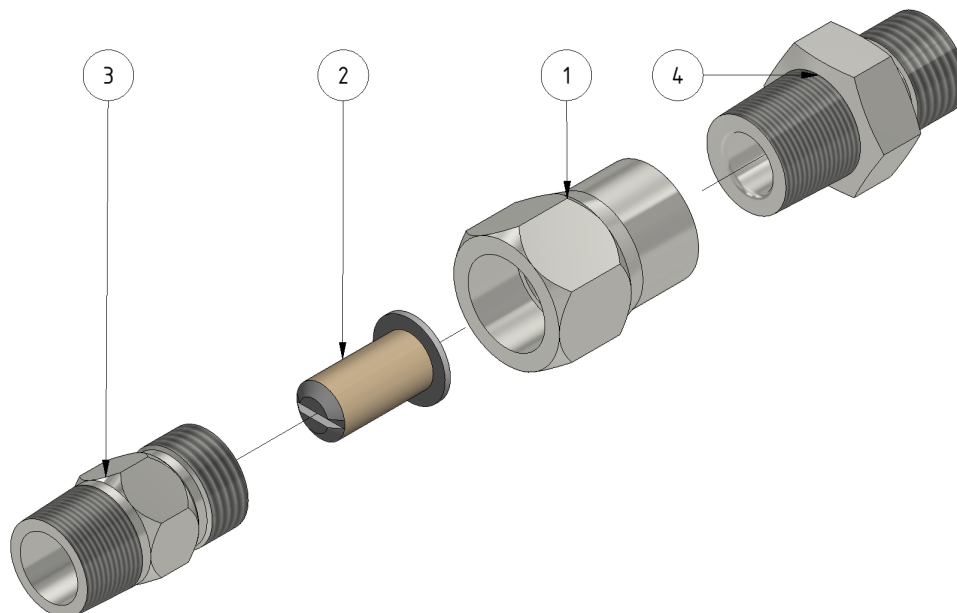

Water strainer/filter

Part of [EVO Cleaner](#)

ITEM	DESCRIPTION	PART NUMBER	QTY
1	Adapter 3/8 cone	961126	1
2	Strainer/filter stainless	961122	1
3	Body B3/8TT-SS	961123	1
4	Adapter 273-0606	961127_RF	1

From:
<https://wiki.envirologic.se/> - **Envirologic Support Wiki**