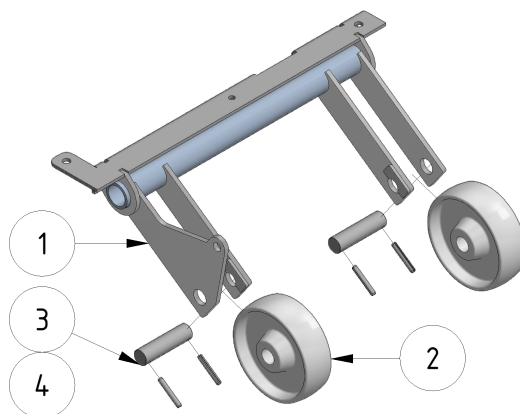

# Electric transport wheel assembly

Part number: 1107030M

Part of [EVO Cleaner assembly 1 - 1109501](#)

ITEM	DESCRIPTION	PART NUMBER	QTY
1	Transport wheel	1107030	1
2	Wheel	971011	2
3	Axle	701112	2
4	Pin 6 x 40	941072	4