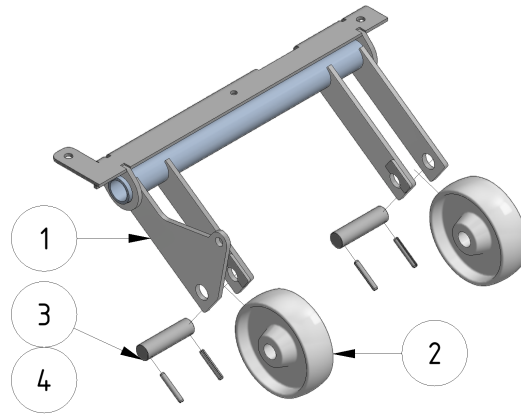

Electric transport wheel assembly

Part of [EVO Cleaner assembly 1 - 1109501](#)

ITEM	DESCRIPTION	PART NUMBER	QTY
1	Transport wheel	1107030	1
2	Wheel PO 125/20G	971011	2
3	Axle	701112	2
4	Pin 6 x 40	941072	4