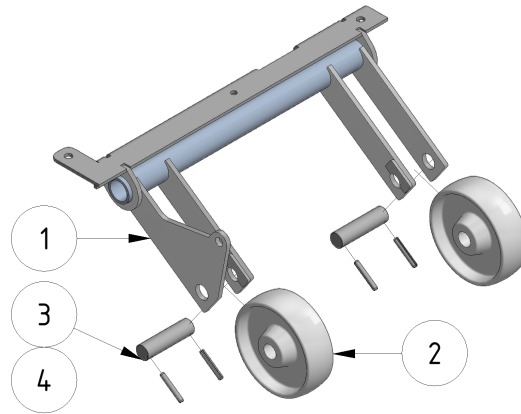

# Electric transport wheel assembly

Part of [EVO Cleaner assembly 1 - 1109501](#)

ITEM	DESCRIPTION	PART NUMBER	QTY
1	Transport wheel	1107030	1
2	Wheel PO 125/20G	971011	2
3	Axle	701112	2
4	Pin 6 x 40	941072	4