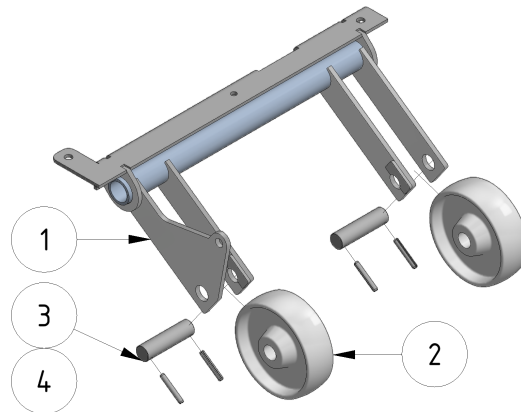

Electric transport wheel assembly

Part number: 1107030M

Part of [EVO Cleaner assembly 1 - 1109501](#)

ITEM	DESCRIPTION	PART NUMBER	QTY
1	Transport wheel	1107030	1
2	Wheel PO 125/20G	971011	2
3	Axle	701112	2
4	Pin 6 x 40	941072	4