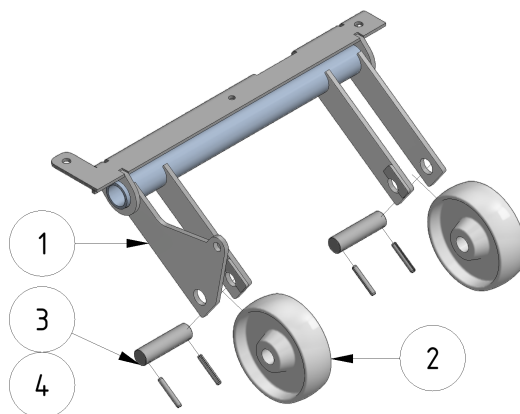

# Electric transport wheel assembly

Part number: 1107030M

Part of [EVO Cleaner assembly 1 - 1109501](#)

ITEM	DESCRIPTION	PART NUMBER	QTY
1	Transport wheel	1107030	1
2	Wheel PO 125/20G	971011	2
3	Axle	701112	2
4	Pin 6 x 40	941072	4