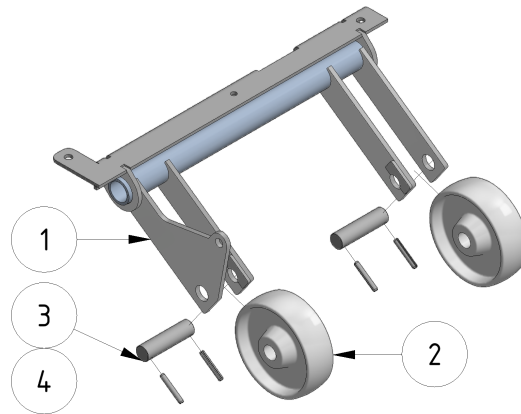

Electric transport wheel assembly

Part number: 1107030M

Part of [EVO Cleaner assembly 1 - 1109501](#)

ITEM	DESCRIPTION	PART NUMBER	QTY
1	Transport wheel	1107030	1
2	Wheel PO 125/20G	971011	2
3	Axle	701112	2
4	Pin 6 x 40	941072	4