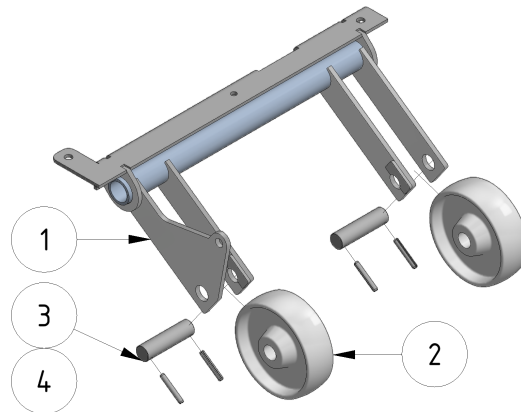

# Electric transport wheel assembly

Part number: 1107030M

Part of [EVO Cleaner assembly 1 - 1109501](#)

ITEM	DESCRIPTION	PART NUMBER	QTY
1	Transport wheel	1107030	1
2	Wheel	971011	2
3	Axle	701112	2
4	Pin 6 x 40	941072	4