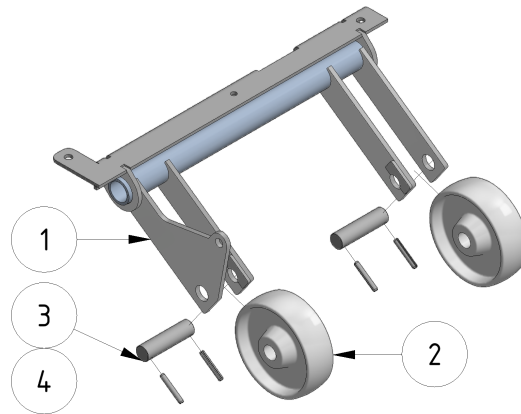

# Electric transport wheel assembly

Part number: 1107030M

Part of [EVO Cleaner assembly 1 - 1109501](#)

ITEM	DESCRIPTION	PART NUMBER	QTY
1	Transport wheel	1107030	1
2	Wheel	971011	2
3	Axle	701112	2
4	Pin 6 x 40	941072	4