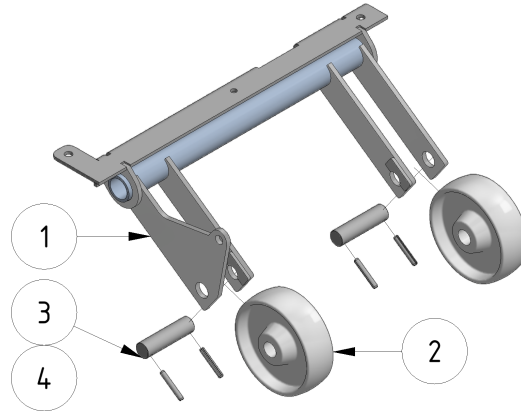

# Electric transport wheel assembly

Part number: 1107030M

Part of [EVO Cleaner assembly 1 - 1109501](#)

ITEM	DESCRIPTION	PART NUMBER	QTY
1	Transport wheel	1107030	1
2	Wheel	971011	2
3	Axle	701112	2
4	Pin 6 x 40	941072	4