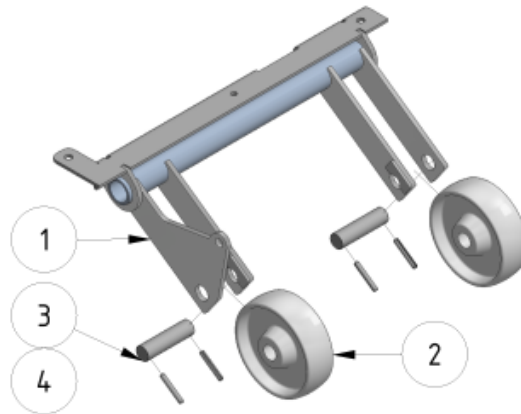

Electric transport wheel assembly

Part number: 1107030M

Part of [EVO Cleaner assembly 1 - 1109501](#)

ITEM	DESCRIPTION	PART NUMBER	QTY
1	Transport wheel	1107030	1
2	Wheel	971011	2
3	Axle	701112	2
4	Pin 6 x 40	941072	4