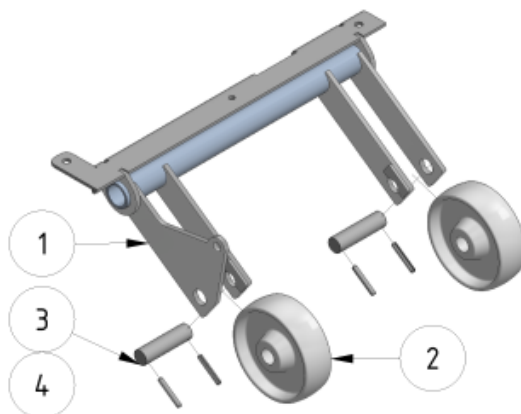

Electric transport wheel assembly

Part number: 1107030M

Part of [EVO Cleaner assembly 1 - 1109501](#)

| ITEM | DESCRIPTION | PART NUMBER | QTY |
|------|-----------------|-------------|-----|
| 1 | Transport wheel | 1107030 | 1 |
| 2 | Wheel | 971011 | 2 |
| 3 | Axle | 701112 | 2 |
| 4 | Pin 6 x 40 | 941072 | 4 |