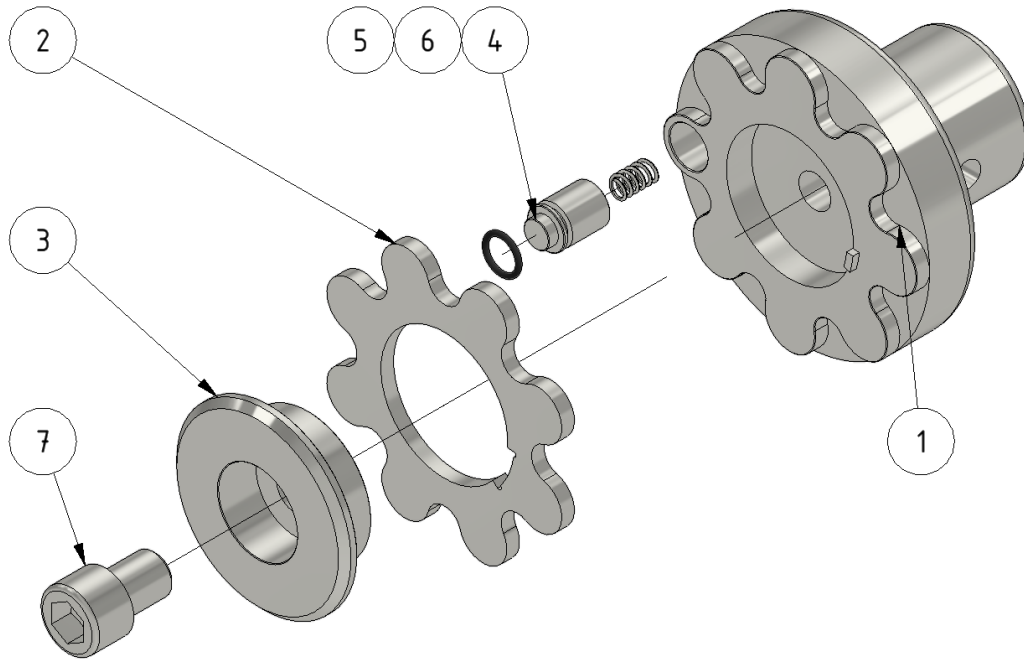

Wheel hub

Part of [Front wheel axle](#) and [Drive axle assembly](#)

ITEM	DESCRIPTION	PART NUMBER	QTY
1	Hub	707030	1
2	Plate	407031	1
3	Center	707031	1
4	Pin	707032	1
5	Spring 5943	947031	1
6	O-ring 9,5x1,5	967030	1
7	Insex M12 x 16	947030	1