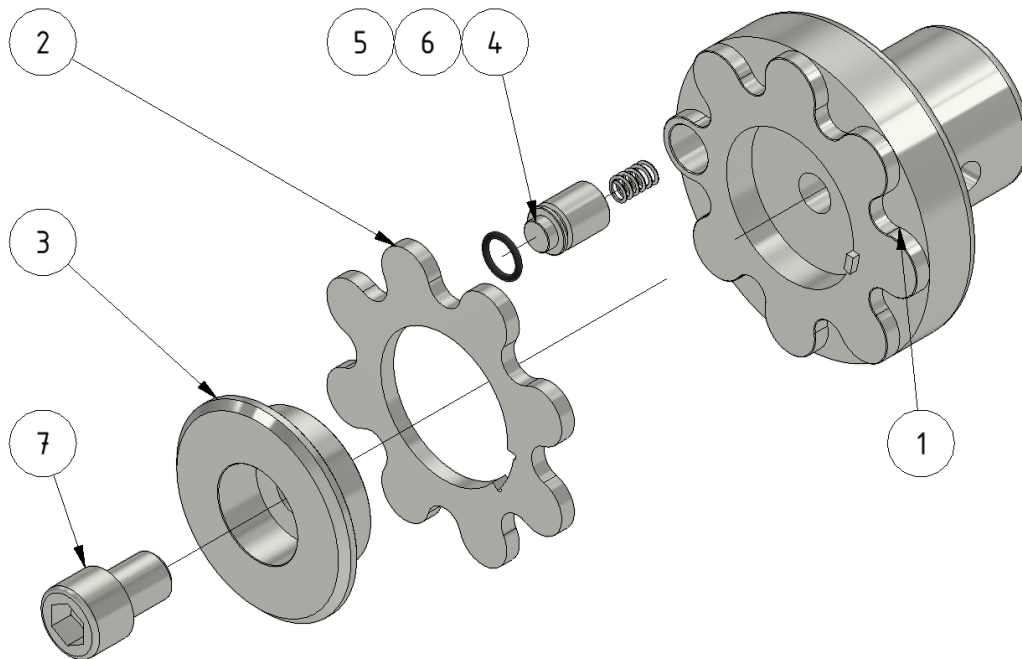

Wheel hub

Part of [Front wheel axle](#) and [Drive axle assembly](#)

ITEM	DESCRIPTION	PART NUMBER	QTY
1	Hub	707030	1
2	Plate	407031	1
3	Center	707031	1
4	Pin	707032	1
5	Spring 5943	947031	1
6	O-ring 9,5x1,5	967030	1
7	Insex M12 x 16	947030	1