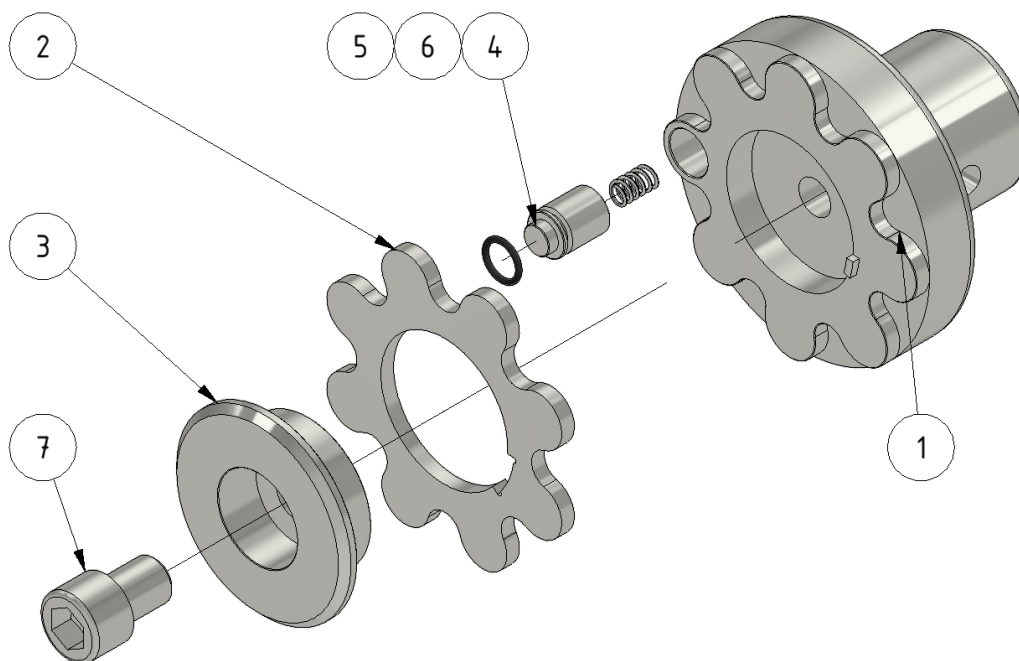

# Wheel hub

Part number: 1107040

Part of [Front wheel axle](#) and [Drive axle assembly](#)

ITEM	DESCRIPTION	PART NUMBER	QTY
1	Hub	707030	1
2	Plate	407031	1
3	Center	707031	1
4	Pin	707032	1
5	Spring 5943	947031	1
6	O-ring 9,5×1,5	967030	1
7	Insex M12 x 16	947030	1