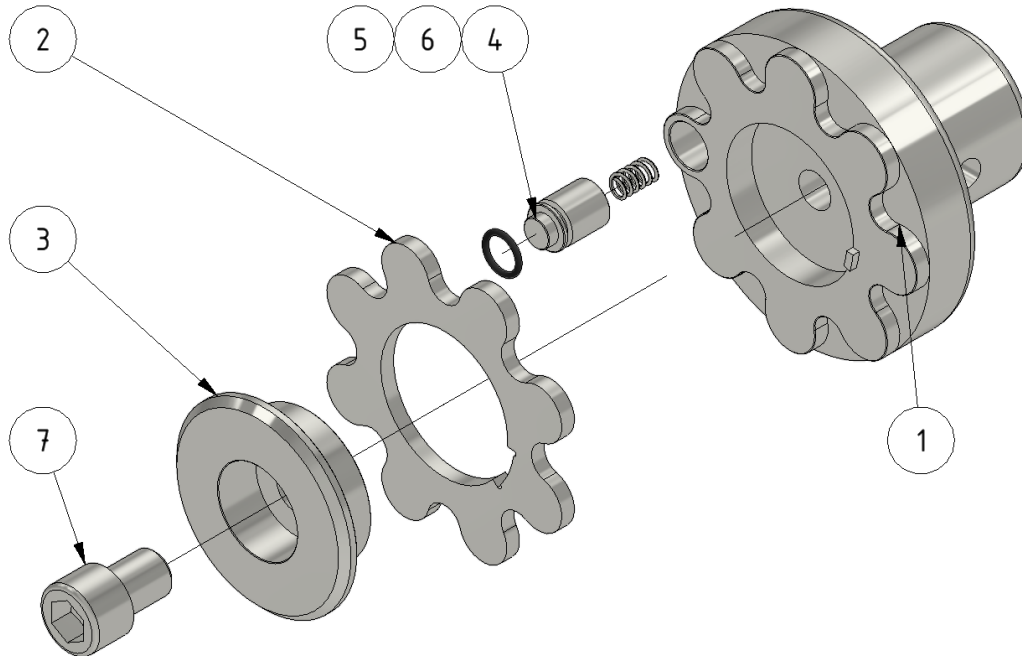

Wheel hub

Part number: 1107040

Part of [Front wheel axle](#) and [Drive axle assembly](#)

ITEM	DESCRIPTION	PART NUMBER	QTY
1	Hub	707030	1
2	Plate	407031	1
3	Center	707031	1
4	Pin	707032	1
5	Spring 5943	947031	1
6	O-ring 9,5×1,5	967030	1
7	Insex M12 x 16	947030	1