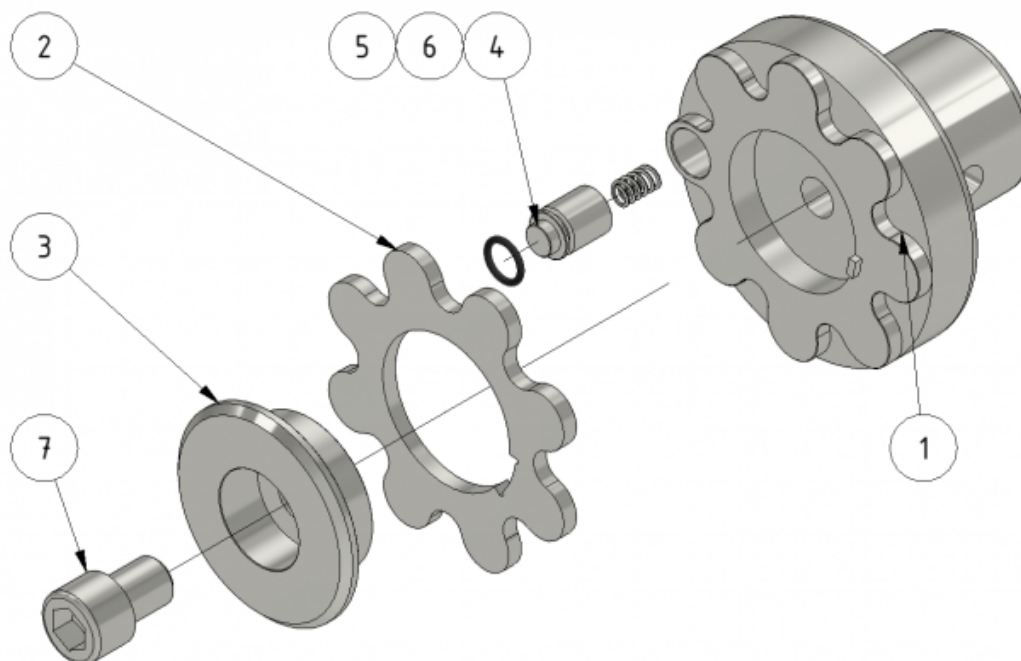

# Wheel hub

Part number: 1107040

Part of [Front wheel axle](#) and [Drive axle assembly](#)

ITEM	DESCRIPTION	PART NUMBER	QTY
1	Hub	707030	1
2	Plate	407031	1
3	Center	707031	1
4	Pin	707032	1
5	Spring 5943	947031	1
6	O-ring 9,5×1,5	967030	1
7	Insex M12 x 16	947030	1