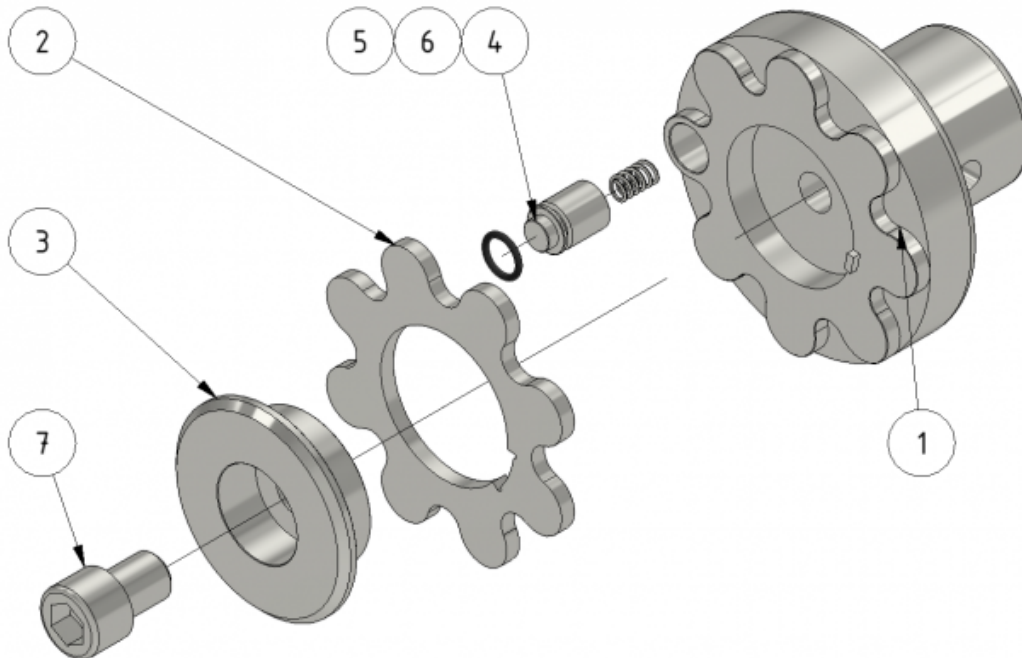

Wheel hub

Part number: 1107040

Part of [Front wheel axle](#) and [Drive axle assembly](#)

ITEM	DESCRIPTION	PART NUMBER	QTY
1	Hub	707030	1
2	Plate	407031	1
3	Center	707031	1
4	Pin	707032	1
5	Spring 5943	947031	1
6	O-ring 9,5×1,5	967030	1
7	Insex M12 x 16	947030	1