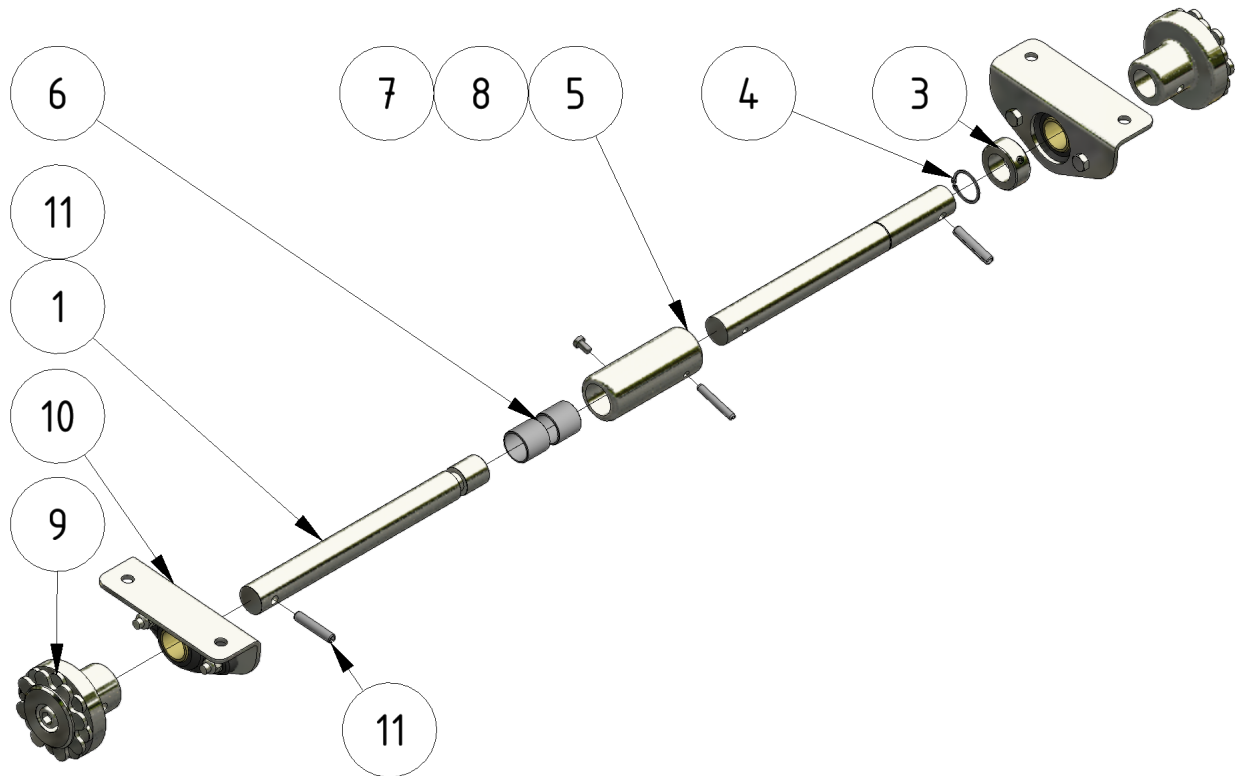

Front wheel axle

Part number: 1107041

Part of [EVO Cleaner assembly 1 - 1109501](#)

ITEM	DESCRIPTION	PART NUMBER	QTY
1	Wheel axle right	707033	1
3	Stop ring 25 mm	931002	1
4	Lock ring	941079	1
5	Connector	707035	1
6	Bearing	1401025	2
7	Pin 6 x 40	941072	1
8	Screw M6 x 10	941007	1
9	Wheel hub	+ 1107040	2
10	Wheel bearing assembly	+ 1101199	2
11	Pin 8 x 40	941063	2