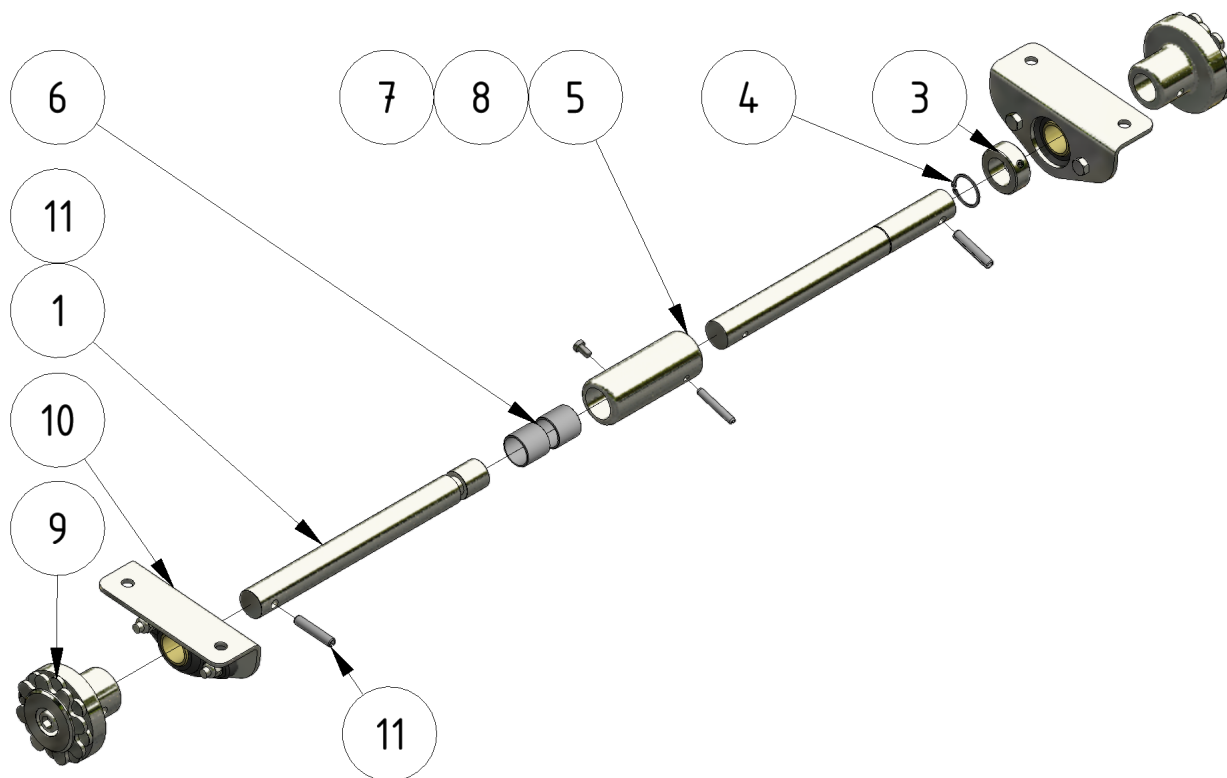

Front wheel axle

Part of [EVO Cleaner assembly 1 - 1109501](#)

ITEM	DESCRIPTION	PART NUMBER	QTY
1	Wheel axle right	707033	1
3	Stop ring 25 mm	931002	1
4	Lockring	941079	1
5	Connector	707035	1
6	Bearing	1401025	2
7	Pin 6 x 40	941072	1
8	Screw M6 x 10	941007	1
9	Wheel-hub	 1107040	2
10	Wheel-bearing assembly	 1101199	2
11	Pin 8 x 40	941063	2