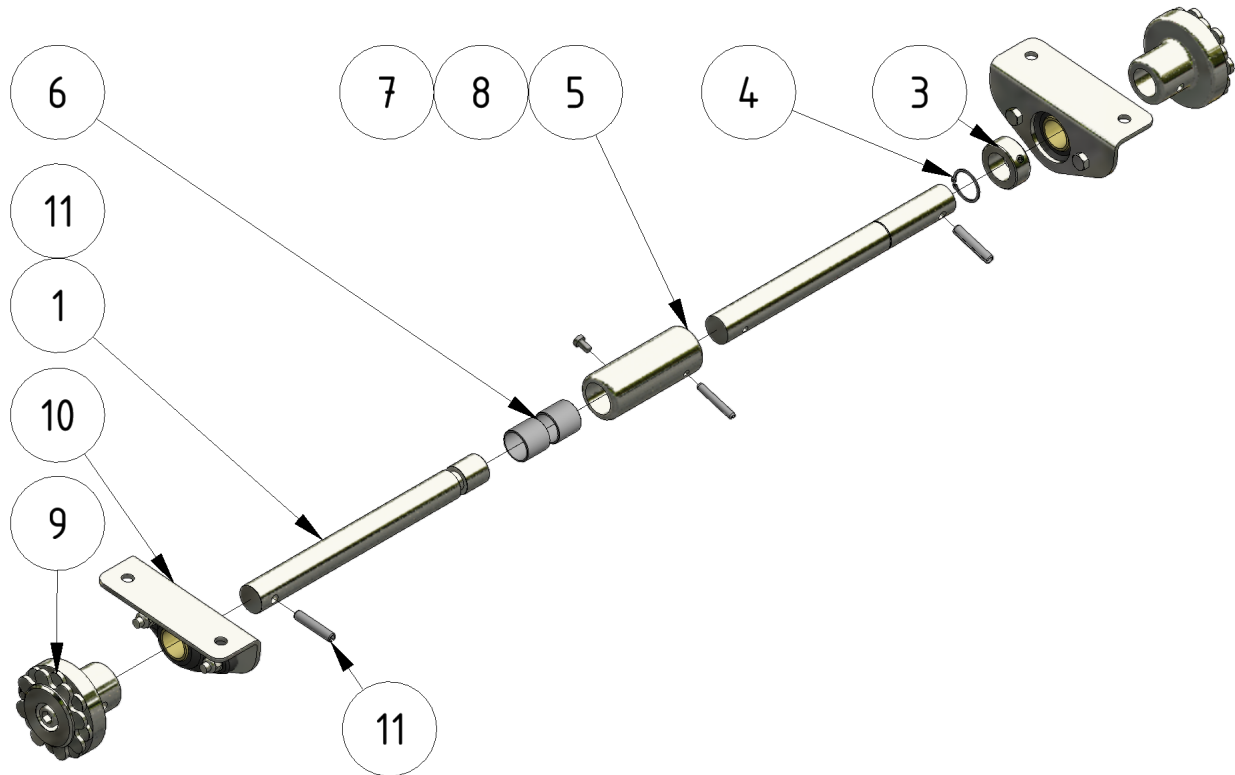

Front wheel axle

Part of [EVO Cleaner assembly 1 - 1109501](#)

ITEM	DESCRIPTION	PART NUMBER	QTY
1	Wheel axle right	707033	1
3	Stop ring 25 mm	931002	1
4	Lockring	941079	1
5	Connector	707035	1
6	Bearing	1401025	2
7	Pin 6 x 40	941072	1
8	Screw M6 x 10	941007	1
9	Wheel-hub	 1107040	2
10	Wheel-bearing assembly	 1101199	2
11	Pin 8 x 40	941063	2