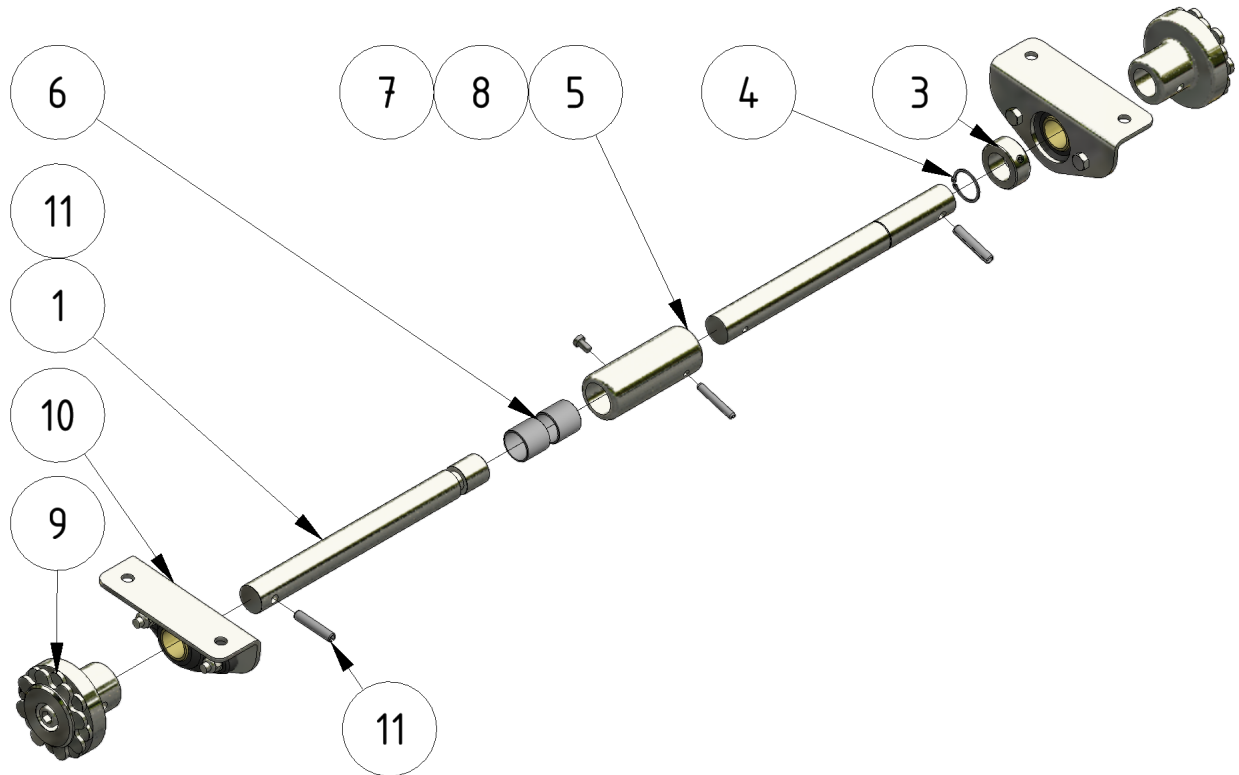

# Front wheel axle

Part of [EVO Cleaner assembly 1 - 1109501](#)

ITEM	DESCRIPTION	PART NUMBER	QTY
1	Wheel axle right	707033	1
3	Stop ring 25 mm	931002	1
4	Lockring	941079	1
5	Connector	707035	1
6	Bearing	1401025	2
7	Pin 6 x 40	941072	1
8	Screw M6 x 10	941007	1
9	Wheel hub	 <a href="#">1107040</a>	2
10	Wheel bearing assembly	 <a href="#">1101199</a>	2
11	Pin 8 x 40	941063	2