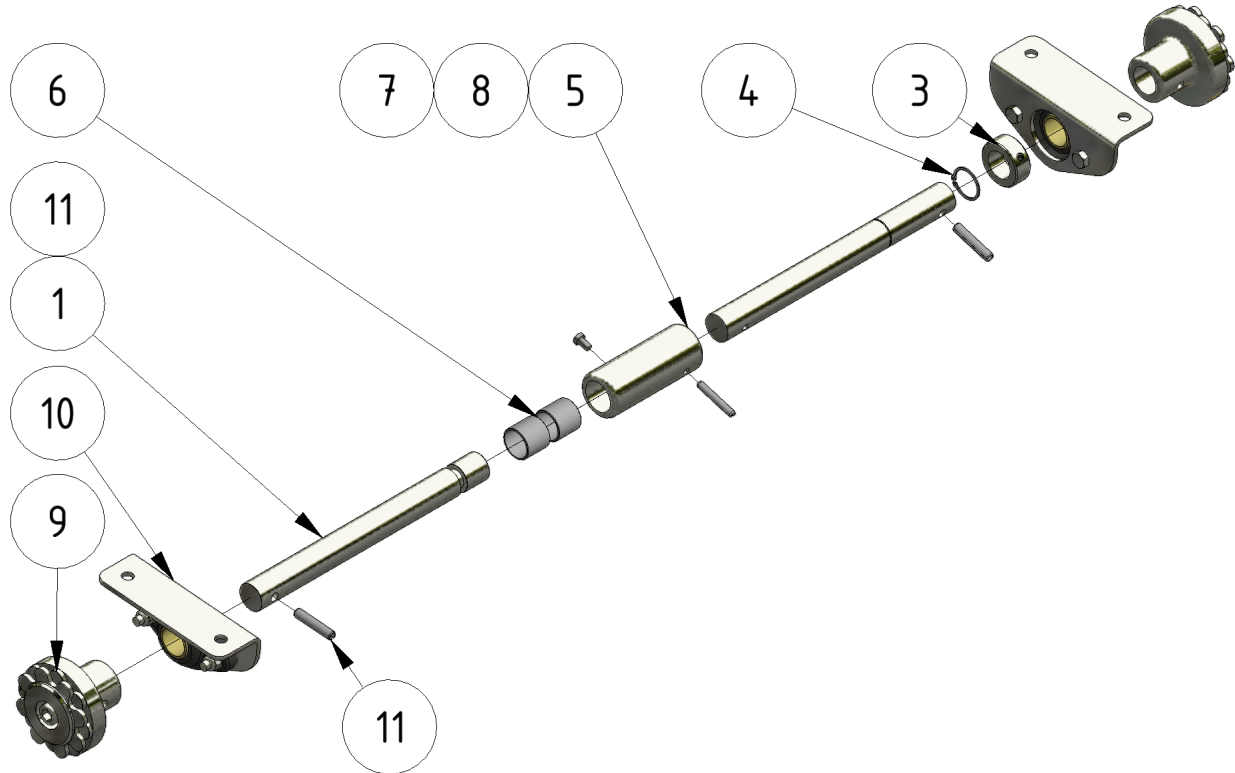

Front wheel axle

Part of [EVO Cleaner assembly 1 - 1109501](#)

ITEM	DESCRIPTION	PART NUMBER	QTY
1	Wheel axle right	707033	1
3	Stop ring 25 mm	931002	1
4	Lockring	941079	1
5	Connector	707035	1
6	Bearing	1401025	2
7	Pin 6 x 40	941072	1
8	Screw M6 x 10	941007	1
9	Wheel hub	 1107040	2
10	Wheel bearing assembly	 1101199	2
11	Pin 8 x 40	941063	2