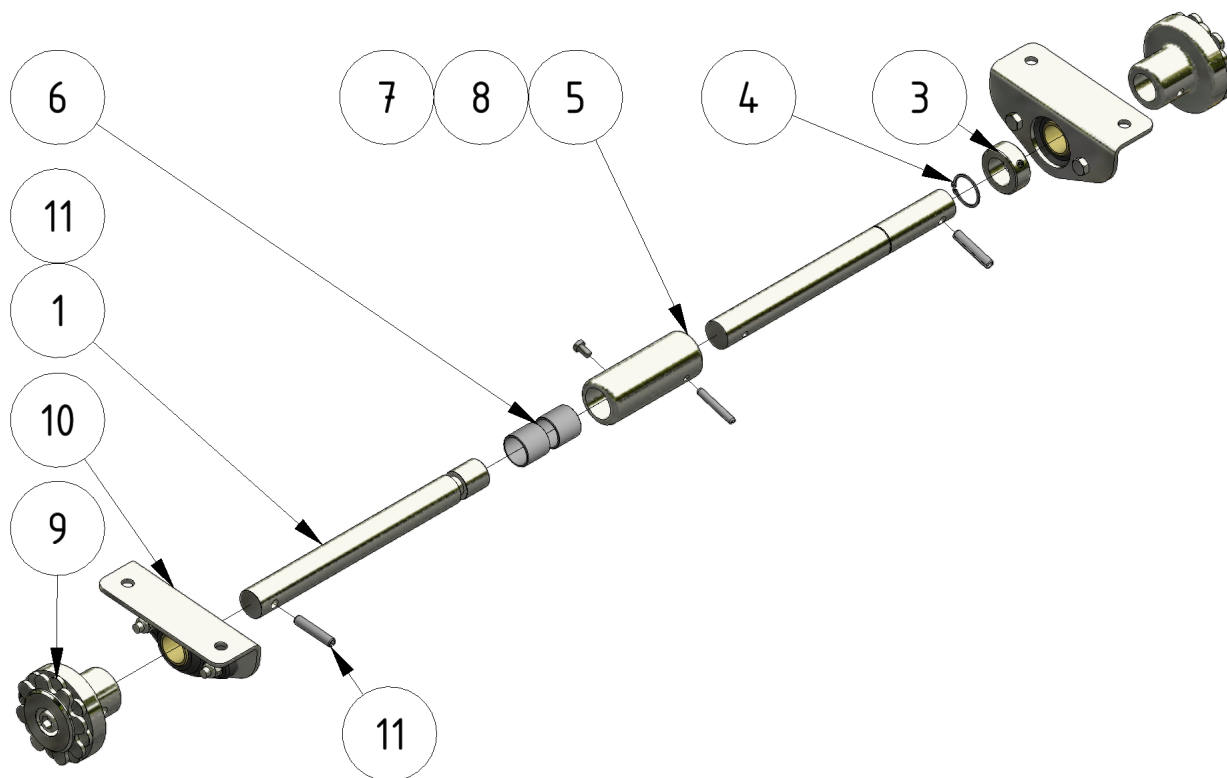

Front wheel axle

Part of [EVO Cleaner assembly 1 - 1109501](#)

ITEM	DESCRIPTION	PART NUMBER	QTY
1	Wheel axle right	707033	1
3	Stop ring 25 mm	931002	1
4	Lockring	941079	1
5	Connector	707035	1
6	Bearing	1401025	2
7	Pin 6 x 40	941072	1
8	Screw M6 x 10	941007	1
9	Wheel hub	 1107040	2
10	Wheel bearing assembly	 1101199	2
11	Pin 8 x 40	941063	2