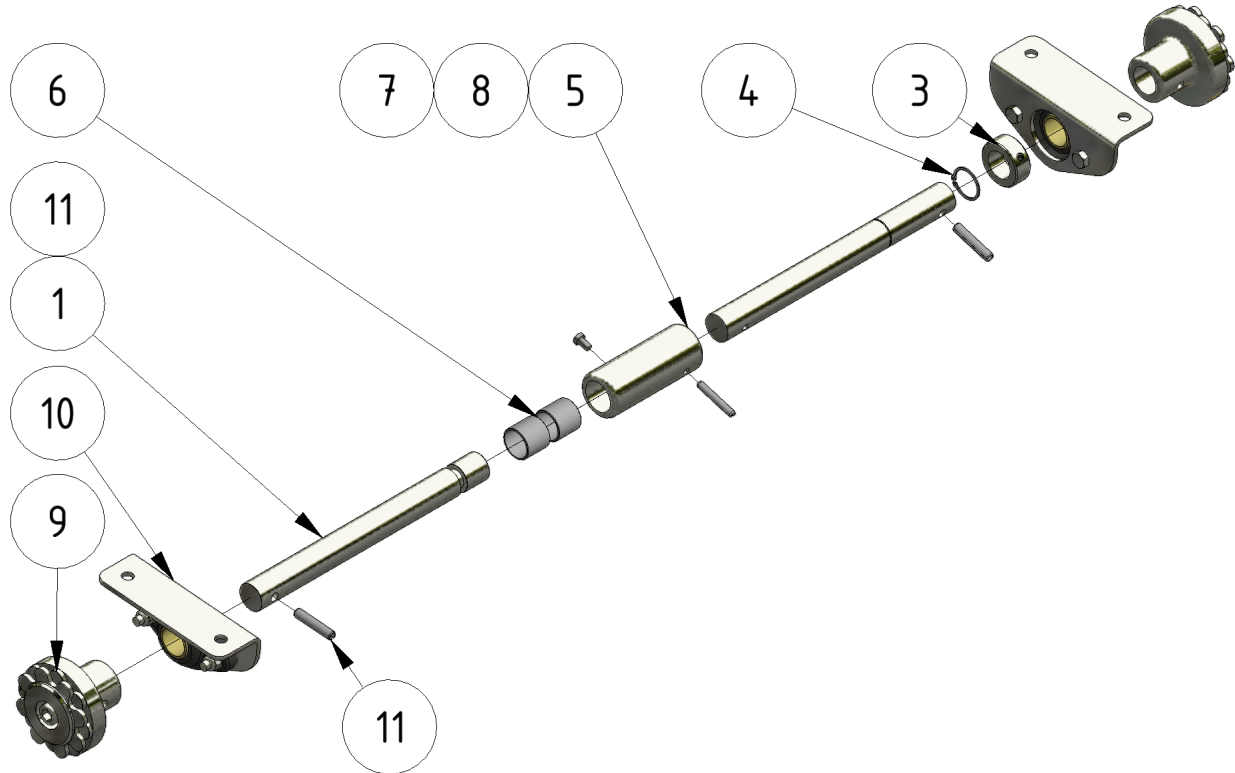

# Front wheel axle

Part of [EVO Cleaner assembly 1 - 1109501](#)

ITEM	DESCRIPTION	PART NUMBER	QTY
1	Wheel axle right	707033	1
3	Stop ring 25 mm	931002	1
4	Lockring	941079	1
5	Connector	707035	1
6	Bearing	1401025	2
7	Pin 6 x 40	941072	1
8	Screw M6 x 10	941007	1
9	Wheel hub	 <a href="#">1107040</a>	2
10	Wheel bearing assembly	 <a href="#">1101199</a>	2
11	Pin 8 x 40	941063	2