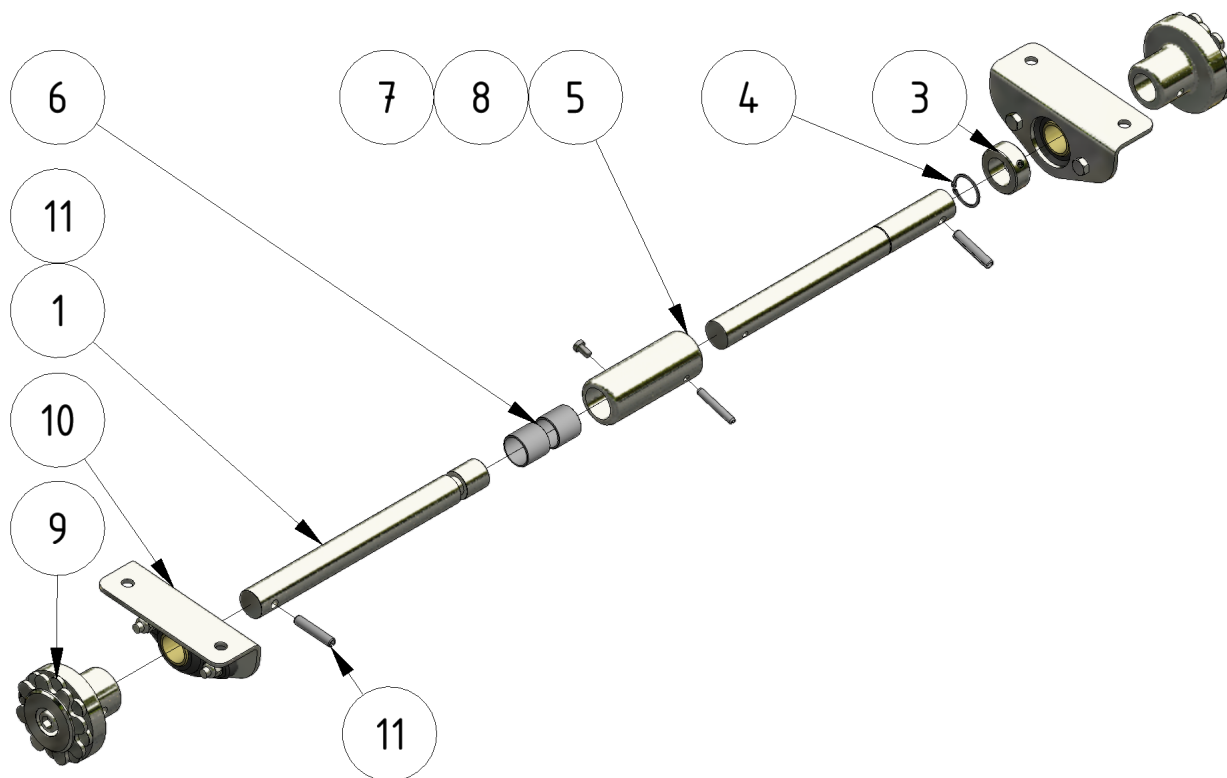

# Front wheel axle

Part of [EVO Cleaner assembly 1 - 1109501](#)

ITEM	DESCRIPTION	PART NUMBER	QTY
1	Wheel axle right	707033	1
3	Stop ring 25 mm	931002	1
4	Lock ring	941079	1
5	Connector	707035	1
6	Bearing	1401025	2
7	Pin 6 x 40	941072	1
8	Screw M6 x 10	941007	1
9	Wheel hub	 1107040	2
10	Wheel bearing assembly	 1101199	2
11	Pin 8 x 40	941063	2