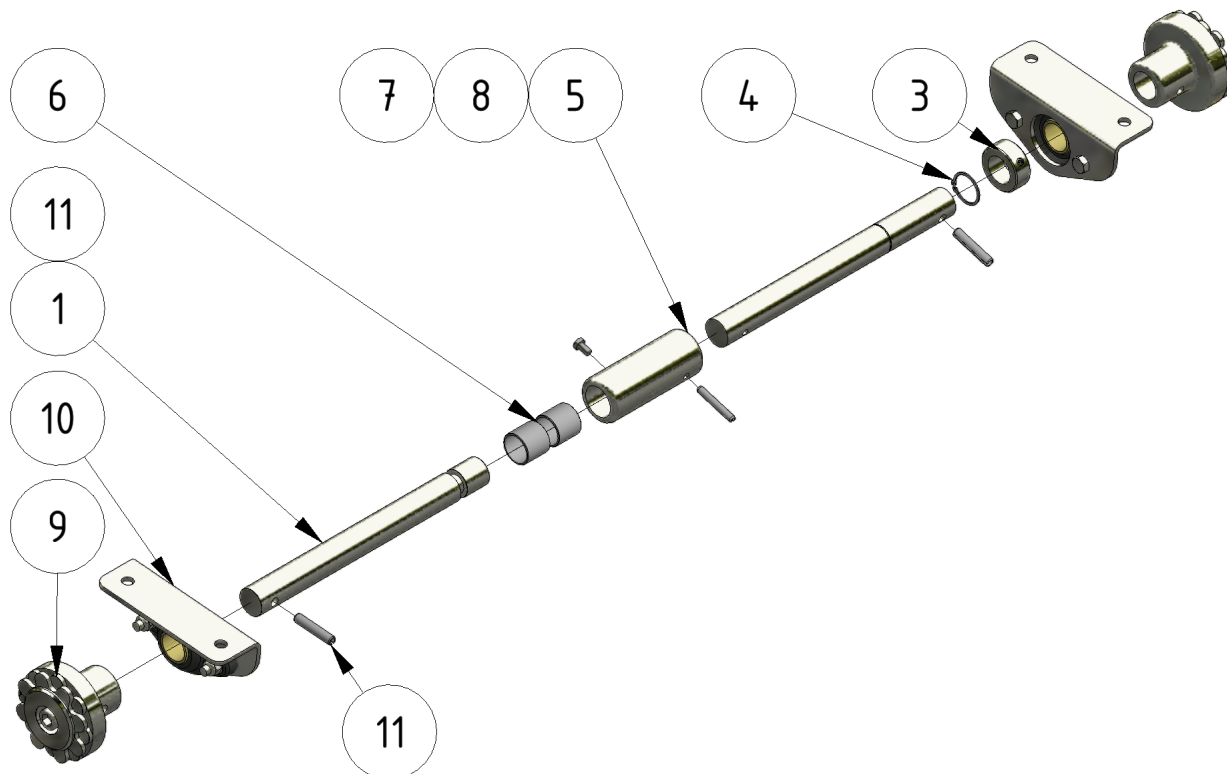

# Front wheel axle

Part number: 1107041

Part of [EVO Cleaner assembly 1 - 1109501](#)

ITEM	DESCRIPTION	PART NUMBER	QTY
1	Wheel axle right	707033	1
3	Stop ring 25 mm	931002	1
4	Lock ring	941079	1
5	Connector	707035	1
6	Bearing	1401025	2
7	Pin 6 x 40	941072	1
8	Screw M6 x 10	941007	1
9	Wheel hub	<a href="#">+ 1107040</a>	2
10	Wheel bearing assembly	<a href="#">+ 1101199</a>	2
11	Pin 8 x 40	941063	2