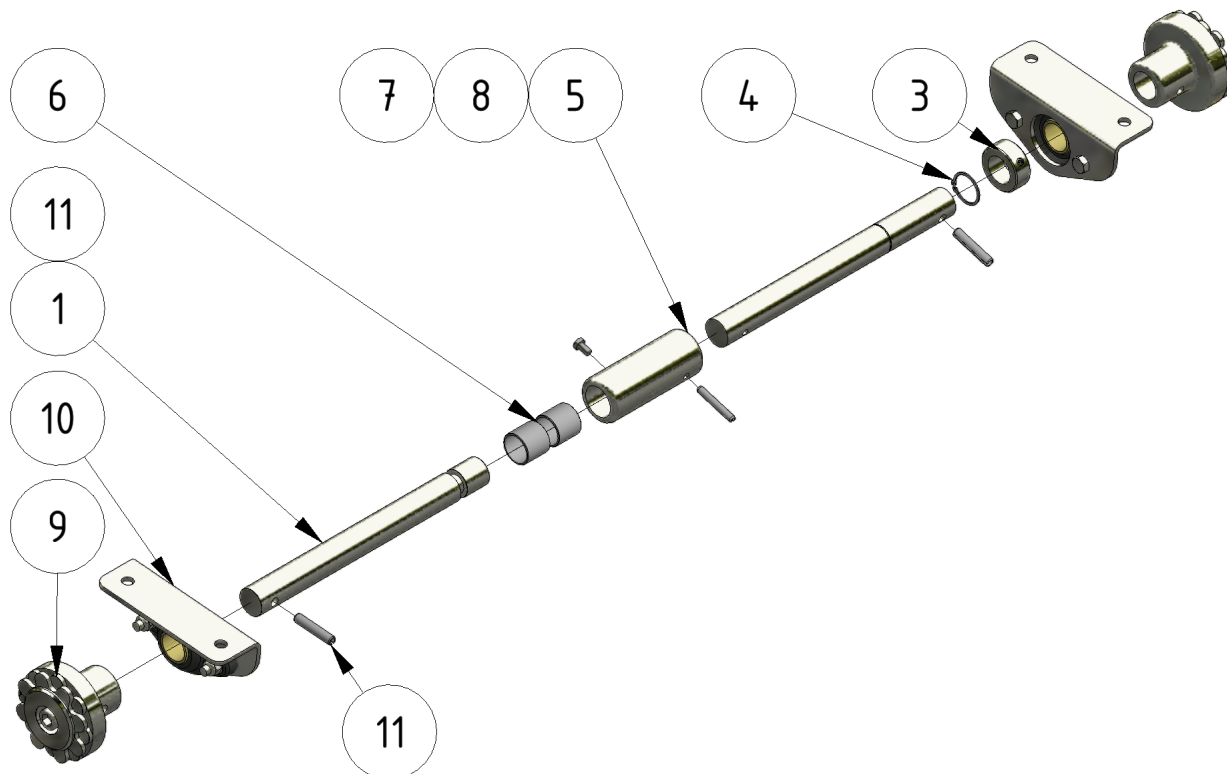

Front wheel axle

Part number: 1107041

Part of [EVO Cleaner assembly 1 - 1109501](#)

ITEM	DESCRIPTION	PART NUMBER	QTY
1	Wheel axle right	707033	1
3	Stop ring 25 mm	931002	1
4	Lock ring	941079	1
5	Connector	707035	1
6	Bearing	1401025	2
7	Pin 6 x 40	941072	1
8	Screw M6 x 10	941007	1
9	Wheel hub	 1107040	2
10	Wheel bearing assembly	 1101199	2
11	Pin 8 x 40	941063	2