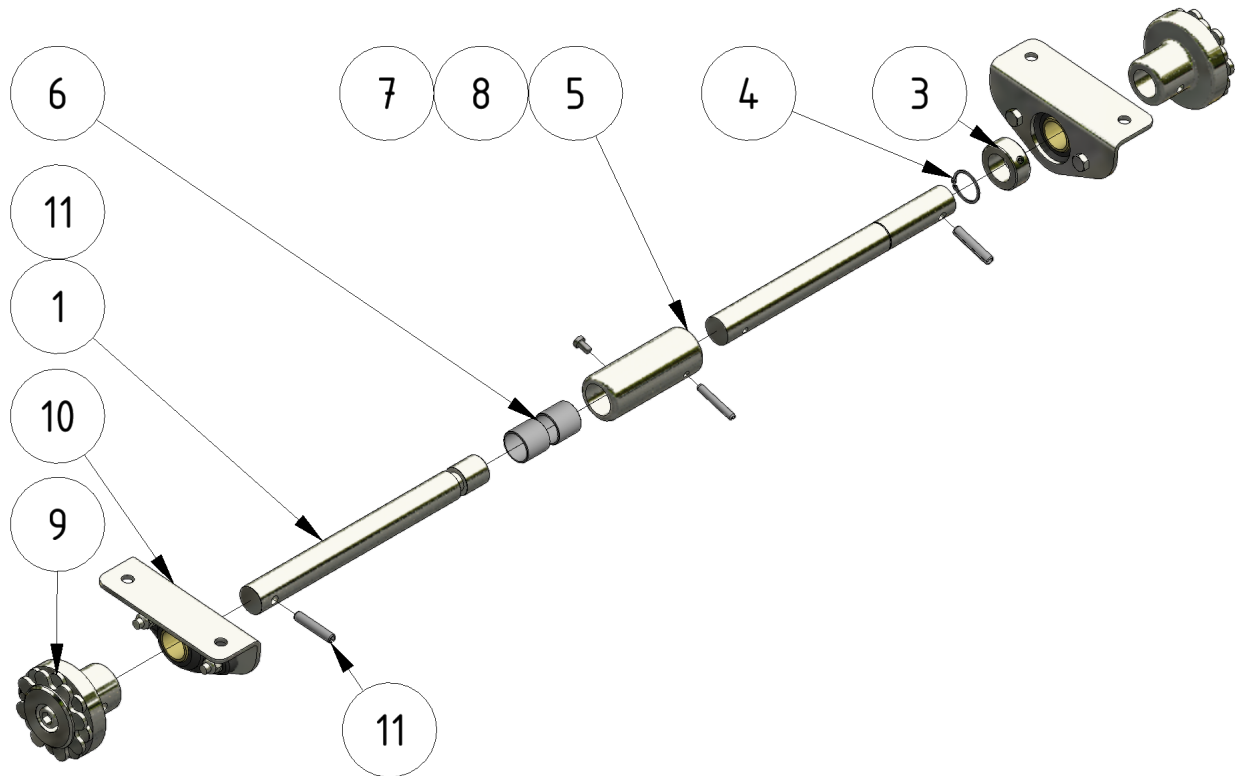

# Front wheel axle

Part number: 1107041

Part of [EVO Cleaner assembly 1 - 1109501](#)

ITEM	DESCRIPTION	PART NUMBER	QTY
1	Wheel axle right	707033	1
3	Stop ring 25 mm	931002	1
4	Lock ring	941079	1
5	Connector	707035	1
6	Bearing	1401025	2
7	Pin 6 x 40	941072	1
8	Screw M6 x 10	941007	1
9	Wheel hub	 <a href="#">1107040</a>	2
10	Wheel bearing assembly	 <a href="#">1101199</a>	2
11	Pin 8 x 40	941063	2