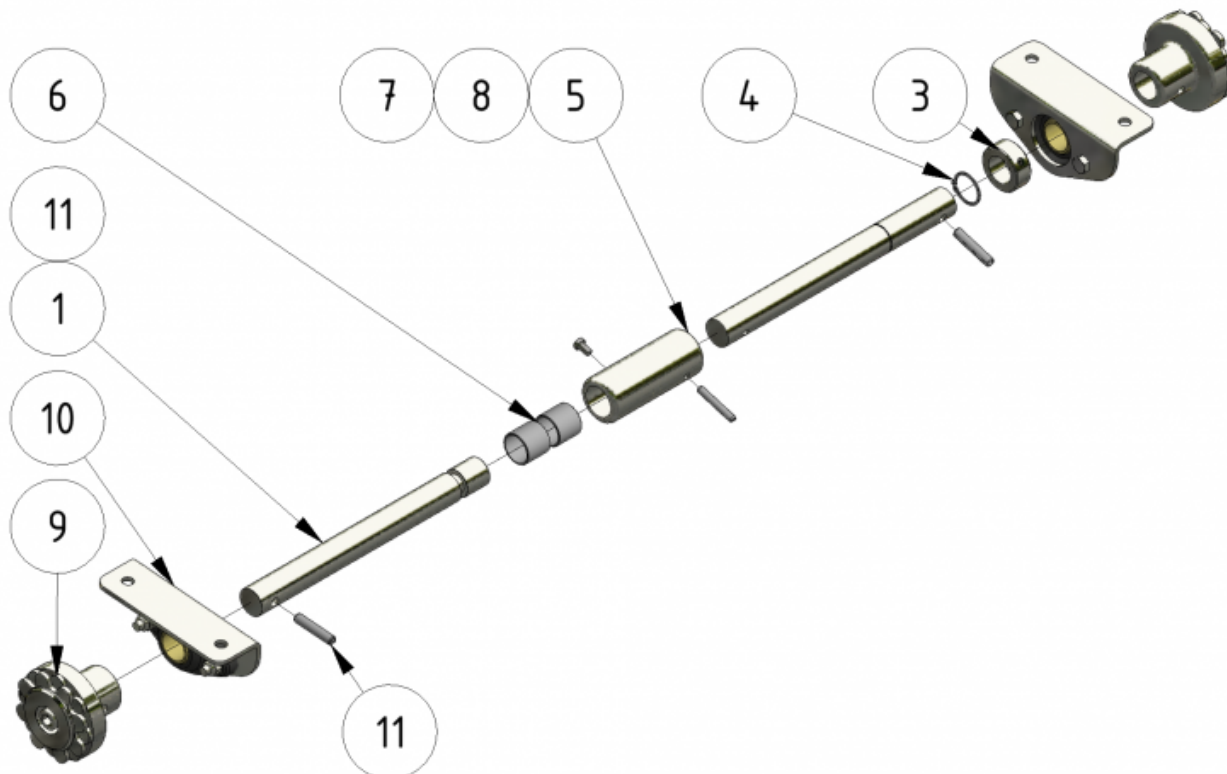

Front wheel axle

Part number: 1107041

Part of [EVO Cleaner assembly 1 - 1109501](#)

ITEM	DESCRIPTION	PART NUMBER	QTY
1	Wheel axle right	707033	1
3	Stop ring 25 mm	931002	1
4	Lock ring	941079	1
5	Connector	707035	1
6	Bearing	1401025	2
7	Pin 6 x 40	941072	1
8	Screw M6 x 10	941007	1
9	Wheel hub	+ 1107040	2
10	Wheel bearing assembly	+ 1101199	2
11	Pin 8 x 40	941063	2