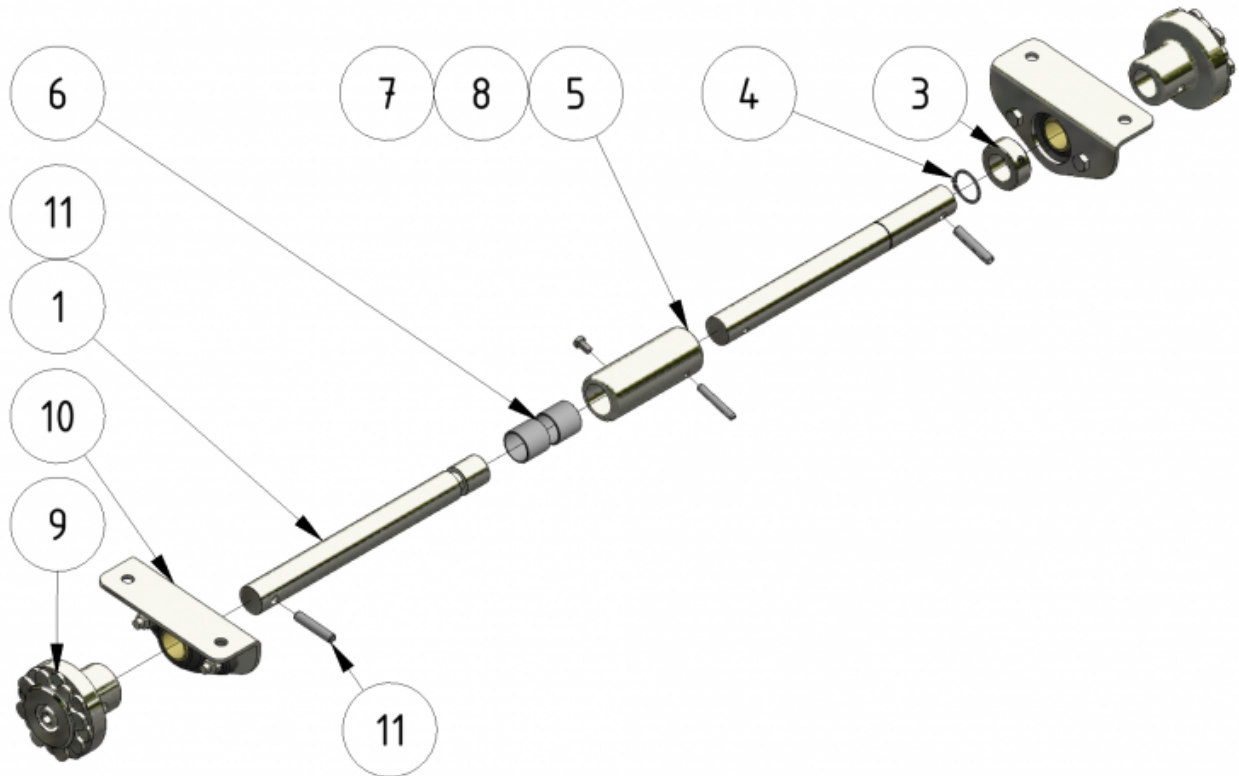

# Front wheel axle

Part number: 1107041

Part of [EVO Cleaner assembly 1 - 1109501](#)

ITEM	DESCRIPTION	PART NUMBER	QTY
1	Wheel axle right	707033	1
3	Stop ring 25 mm	931002	1
4	Lock ring	941079	1
5	Connector	707035	1
6	Bearing	1401025	2
7	Pin 6 x 40	941072	1
8	Screw M6 x 10	941007	1
9	Wheel hub	<a href="#">+ 1107040</a>	2
10	Wheel bearing assembly	<a href="#">+ 1101199</a>	2
11	Pin 8 x 40	941063	2