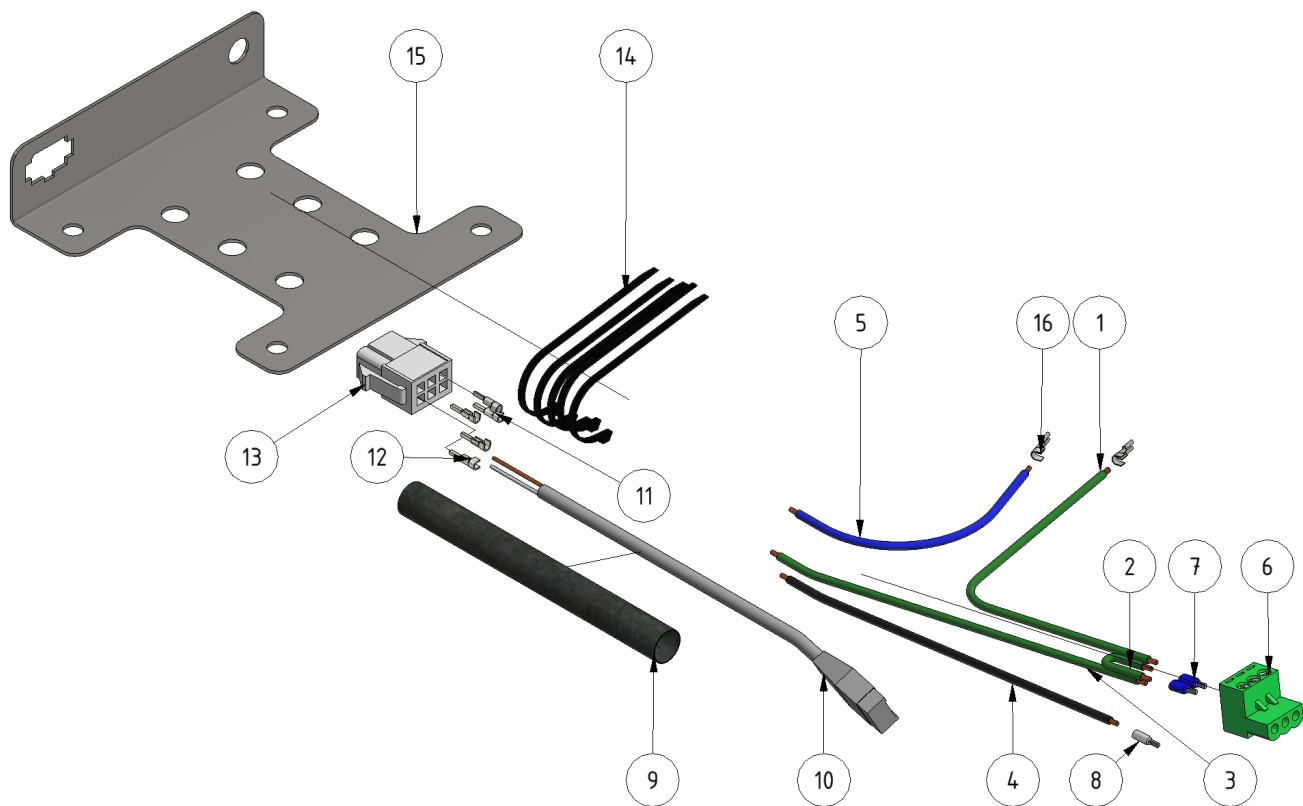

OP cable

Part of [Panel assembly](#)

ITEM	DESCRIPTION	PART NUMBER	QTY
1	Cable 0.5 Green/Yellow	45522	1
2	Cable 0.5 Green/Yellow	45522	1
3	Cable 0.5 Green/Yellow	45522	1
4	Cable 0.5 Black	45521	1
5	Cable 0.5 Blue	45524	1
6	Connector	989236	1
7	End sleeve	987073	2
8	End sleeve	981042	1
9	Cable protector	45527	1
10	Network cable	989228K1	1
11	Crimp male 16 AWG	989239	3
12	Crimp male 28-22 AWG	989240	2
13	Molex 6-pole	989234	1
14	Cable tie 300 x 4.8	51525	5
15	Joint	109220	1
16	Crimp female 16 AWG	989239	2