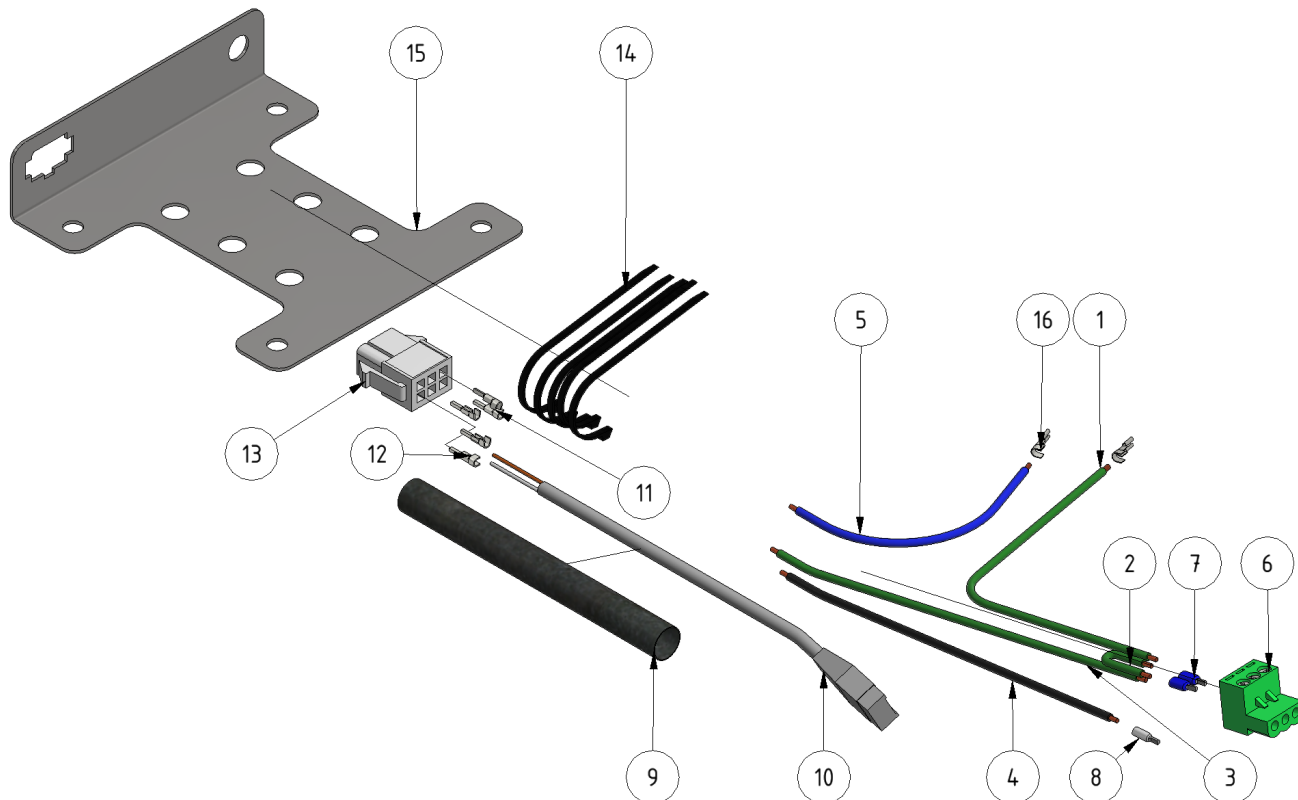

OP cable

Part number: 1109102

Part of [Panel assembly](#)

ITEM	DESCRIPTION	PART NUMBER	QTY
1	Cable 0.5 Green/Yellow	45522	1
2	Cable 0.5 Green/Yellow	45522	1
3	Cable 0.5 Green/Yellow	45522	1
4	Cable 0.5 Black	45521	1
5	Cable 0.5 Blue	45524	1
6	Connector	989236	1
7	End sleeve	987073	2
8	End sleeve	981042	1
9	Cable protector	45527	1
10	Network cable	989228K1	1
11	Crimp male 16 AWG	989239	3
12	Crimp male 28-22 AWG	989240	2
13	Molex 6-pole	989234	1
14	Cable tie 300 x 4.8	51525	5
15	Joint	109220	1
16	Crimp female 16 AWG	989239	2